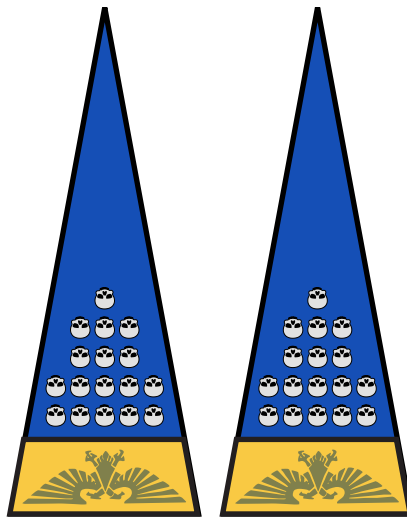

Central Banner (A)  
Hangs between legs

**Legio Astorum Color Scheme**

Primary Plating : Blue gradient with Steel Trim  
Isolated Plates: Blue/White diagonal stripes/checkers

Principes Rank Badge (D)  
Right hand side of carapace

Collegia Titanicus Logo (F)  
Praetorian Principes Senioris Principes

Warlord ID Logo (B) Reaper ID Logo (B) Warhound ID Logo (B)

ID Logos on lower outer legs

Weapon Kill banner (C)

Legion Banner (E) Flown from top carapace bannerpoles

**Legio Astorum (The Warp Runners) Loyalist**