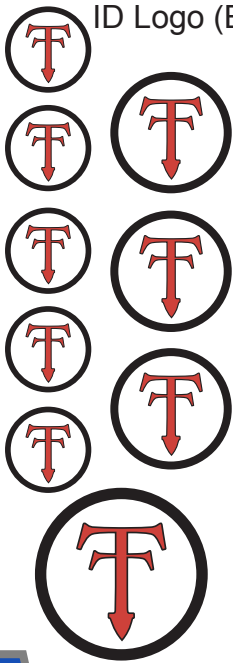

Central Banner (A)  
Hangs between legs

**Legio Astorum Color Scheme**

Primary Plating : Blue gradient with Steel Trim  
Isolated Plates: Blue/White diagonal stripes/checkers

Principes Rank Badge (D)  
Right hand side of carapace

Collegia Titanicus Logo (F)  
Praetorian Principes Senioris Principes

Warlord ID Logo (B) Reaper ID Logo (B) Warhound ID Logo (B)

ID Logos on lower outer legs

Weapon Kill banner (C)

Legion Banner (E) Flown from top carapace bannerpoles