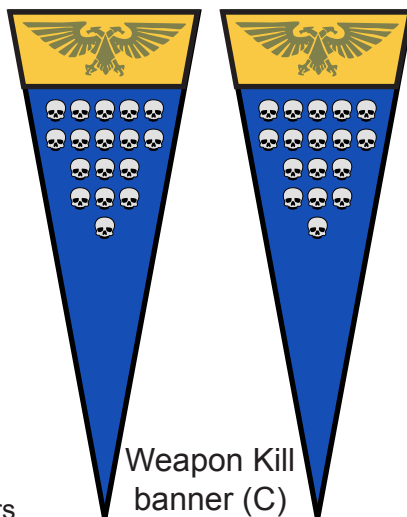

Central Banner (A)  
Hangs between legs

**Legio Astorum Color Scheme**

Primary Plating : Blue gradient with Steel Trim  
Isolated Plates: Blue/White diagonal stripes/checkers

Principes Rank Badge (D)  
Right hand side of carapace

Collegia Titanicus Logo (F)  
Praetorian Principes Senioris Principes

Warlord ID Logo (B) Reaper ID Logo (B) Warhound ID Logo (B)

ID Logos on lower outer legs

Weapon Kill banner (C)

Legion Banner (E) Flown from top carapace bannerpoles