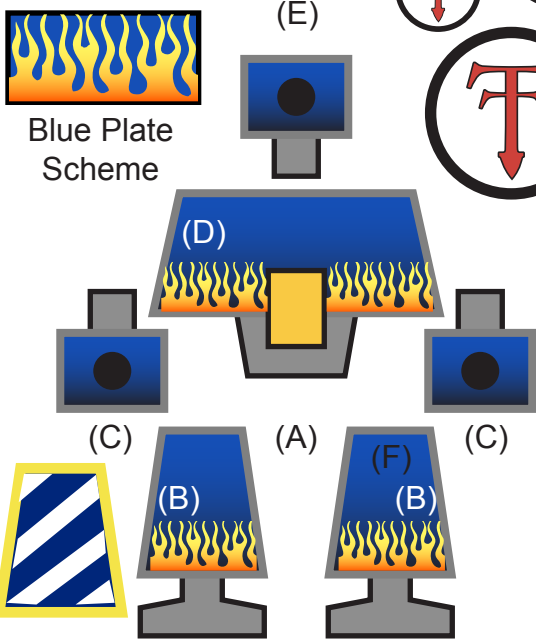

Central Banner (A)  
Hangs between legs

**Legio Astorum Color Scheme**

Primary Plating : Blue gradient with Steel Trim  
Isolated Plates: Blue/White diagonal stripes/checkers

Principes Rank Badge (D)  
Right hand side of carapace

Collegia Titanicus Logo (F)  
Praetorian Principes Senioris Principes

Warlord ID Logo (B) Reaper ID Logo (B) Warhound ID Logo (B)

ID Logos on lower outer legs

Weapon Kill banner (C)

Legion Banner (E) Flown from top carapace bannerpoles