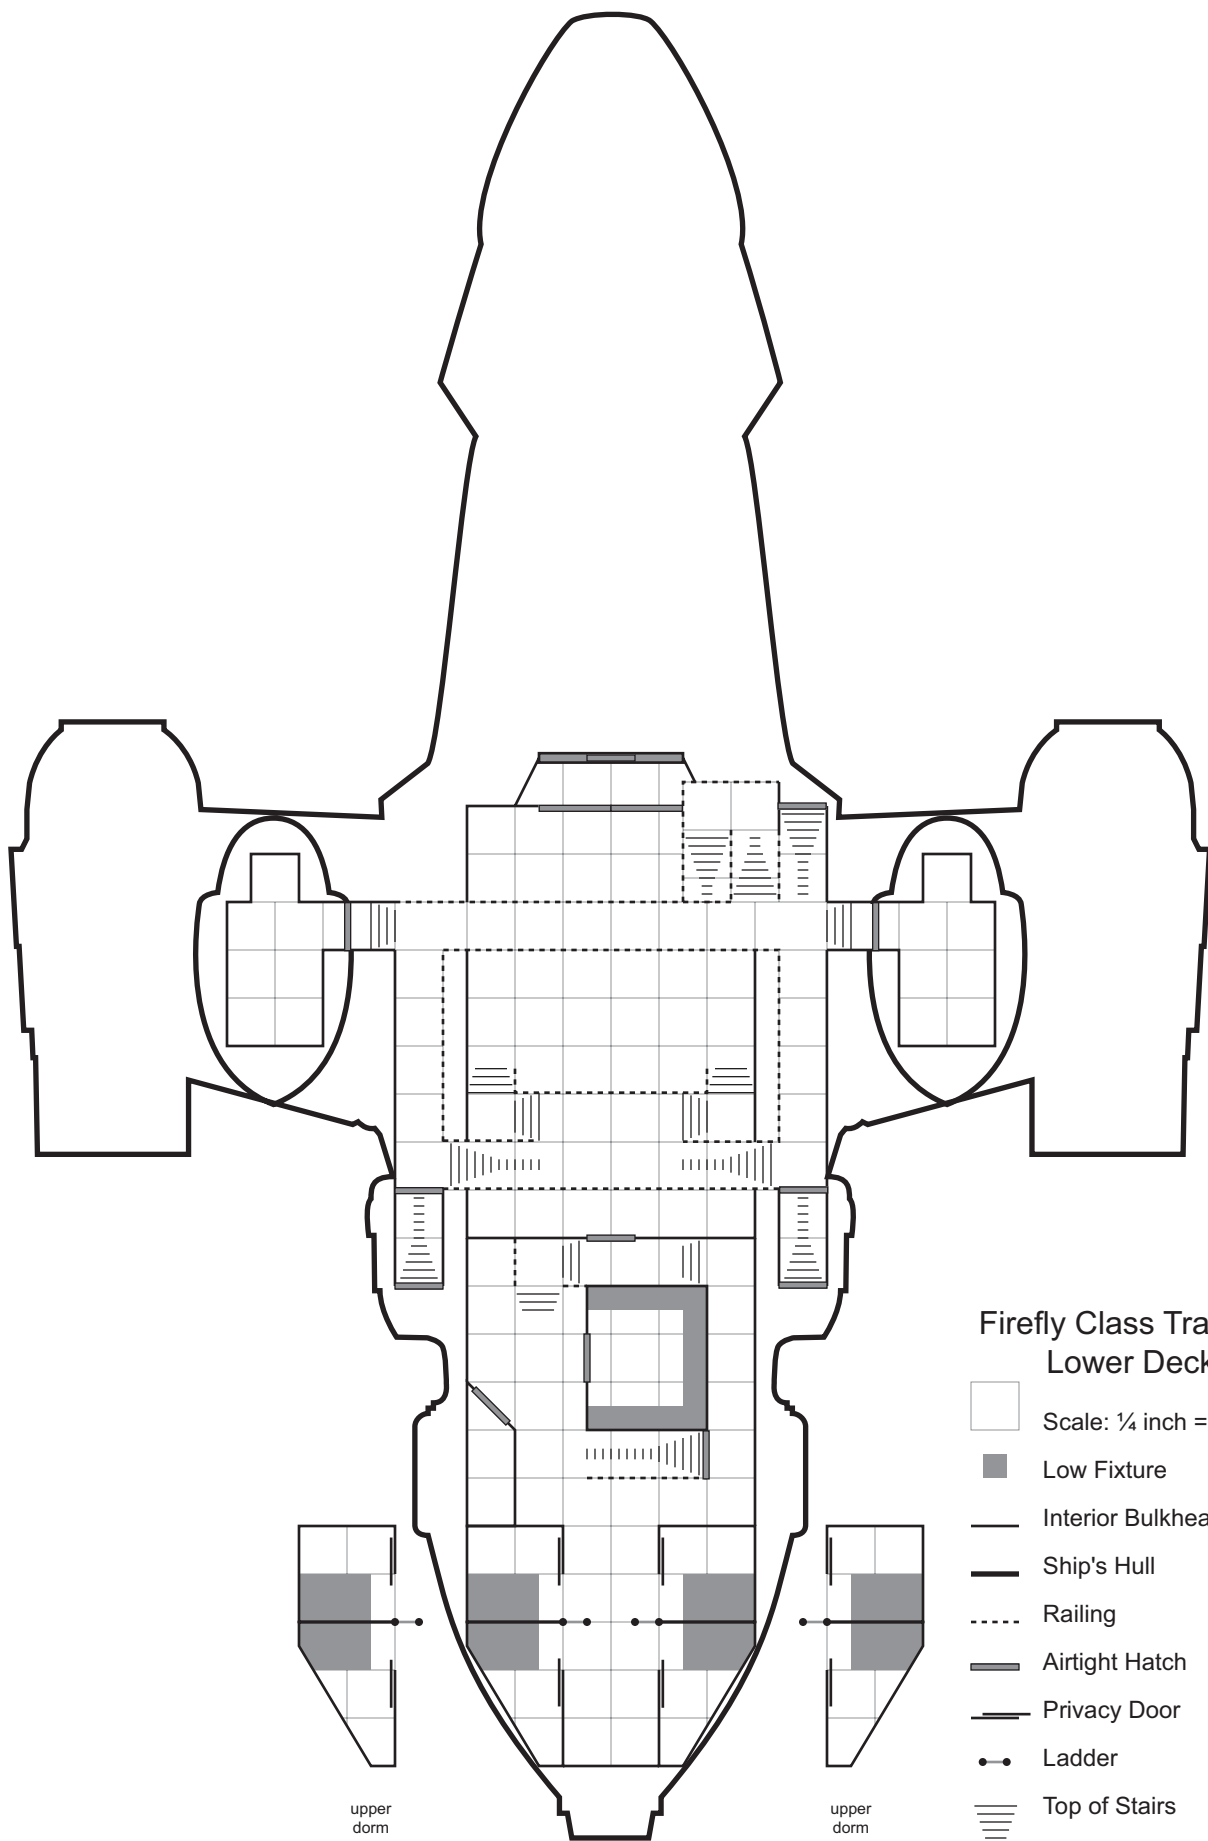

Firefly Class Transport Upper Decks

- Scale: 1/4 inch = 5 feet
- Low Fixture
- Interior Bulkhead
- Ship's Hull
- Railing
- Airtight Hatch
- Privacy Door
- Ladder
- Top of Stairs
- Bottom of Stairs

Firefly Class Transport Lower Decks

- Scale: ¼ inch = 5 feet
- Low Fixture
- Interior Bulkhead
- Ship's Hull
- Railing
- Airtight Hatch
- Privacy Door
- Ladder
- Top of Stairs
- Bottom of Stairs

upper
dorm

upper
dorm