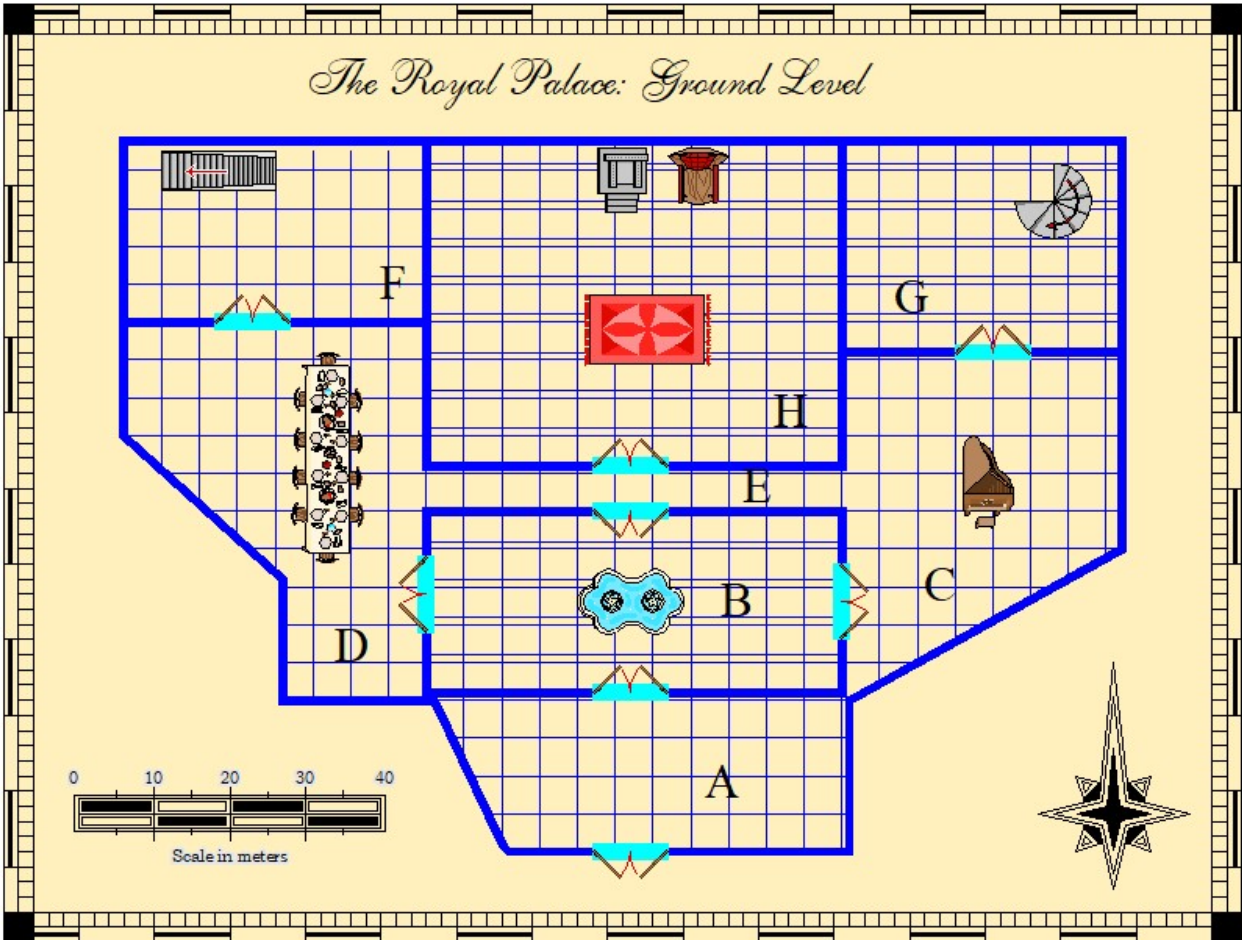

Fairytaledesign@depositphotos.com

TABLE OF CONTENTS

<u>Shop/Locations</u>	<u>Page Number</u>
Adventurer's Guild	5
Arcana University	6
Assassin's Guild	7
Blacksmith Jacob Albard	8
Blacksmith Kraghammer	9
Bloody Knuckles Tavern	10
Blue Dragon Inn	11
Catacombs	12
Church of Remdes	13
Church of the Storm	14
Church on the Hill	15
City Guard Fortress	16
City Jail	17
City Watch Post	18
Clock Tower	19
Golden Crown Tavern	20
Gray Dwarf Tavern	21
Gray Gargoyle Inn	22
Library	23
Madam Kate's Ladies	24
Menagerie	25
Opium Den	26
Potter's Field	27
Royal Palace Level One	28
Royal Palace Level Two	29
Royal Dungeon	30
Sewers	31
Silver Unicorn Inn	32
Slave Trader	33
Stables	34
Standard Shop "A"	35
Standard Shop "B"	36
Warehouse "A"	37
Warehouse "B"	38
Wax Museum	39
Whispering Wyvern Inn	40
Wisdom of the Ages	41
Yuan Ti Temple (Temple of Sseth)	42
The Iron Gauntlet Tavern	43
The Gray Order	44

The Gray Gargoyle Inn

Madam Kate's Ladies

Barrowmar Royal Palace: Upper Level

The Barrowmar Sewers

Barrowmar Stables

STANDARD SHOP "A"

STANDARD SHOP "B"

A
B

The Wisdom of the Ages

The Temple of Sseth

The Iron Gauntlet Tavern