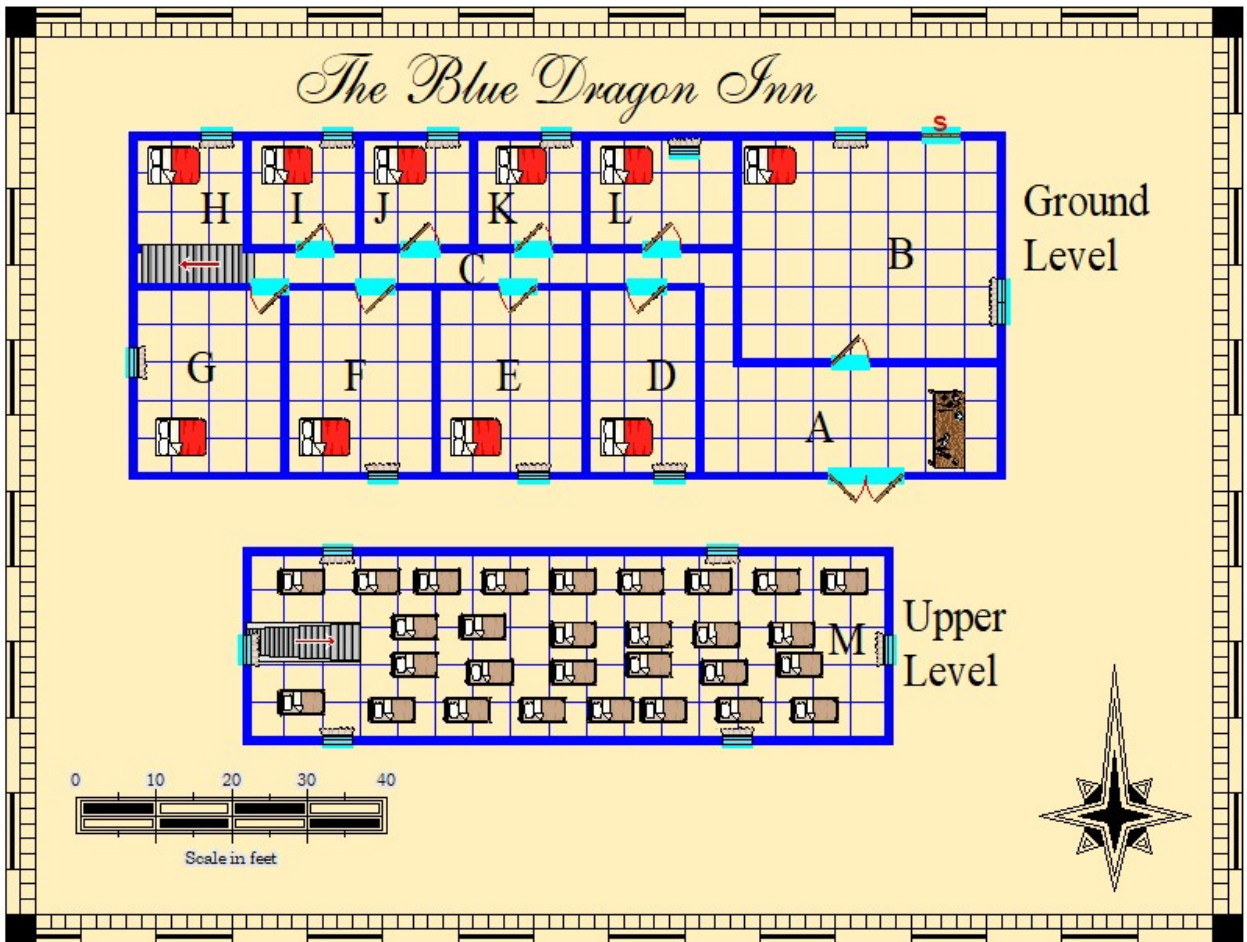

Fairytaledesign@depositphotos.com

TABLE OF CONTENTS

<u>Shop/Locations</u>	<u>Page Number</u>
Adventurer's Guild	5
Arcana University	6
Assassin's Guild	7
Blacksmith Jacob Albard	8
Blacksmith Kraghammer	9
Bloody Knuckles Tavern	10
Blue Dragon Inn	11
Catacombs	12
Church of Remdes	13
Church of the Storm	14
Church on the Hill	15
City Guard Fortress	16
City Jail	17
City Watch Post	18
Clock Tower	19
Golden Crown Tavern	20
Gray Dwarf Tavern	21
Gray Gargoyle Inn	22
Library	23
Madam Kate's Ladies	24
Menagerie	25
Opium Den	26
Potter's Field	27
Royal Palace Level One	28
Royal Palace Level Two	29
Royal Dungeon	30
Sewers	31
Silver Unicorn Inn	32
Slave Trader	33
Stables	34
Standard Shop "A"	35
Standard Shop "B"	36
Warehouse "A"	37
Warehouse "B"	38
Wax Museum	39
Whispering Wyvern Inn	40
Wisdom of the Ages	41
Yuan Ti Temple (Temple of Sseth)	42
The Iron Gauntlet Tavern	43
The Gray Order	44

The Adventurer's Guild

Barrowmar Assassin's Guild

Blacksmith Jacob Albard

0 10 20 30 40

Scale in feet

Kraghammer Blacksmith

The Barrowman Catacombs

Barrowman City Jail

The Gray Gargoyle Inn

Madam Kate's Ladies

Barrowmar Royal Palace: Upper Level

The Barrowmar Sewers

Barrowmar Stables

STANDARD SHOP "A"

STANDARD SHOP "B"

A
B