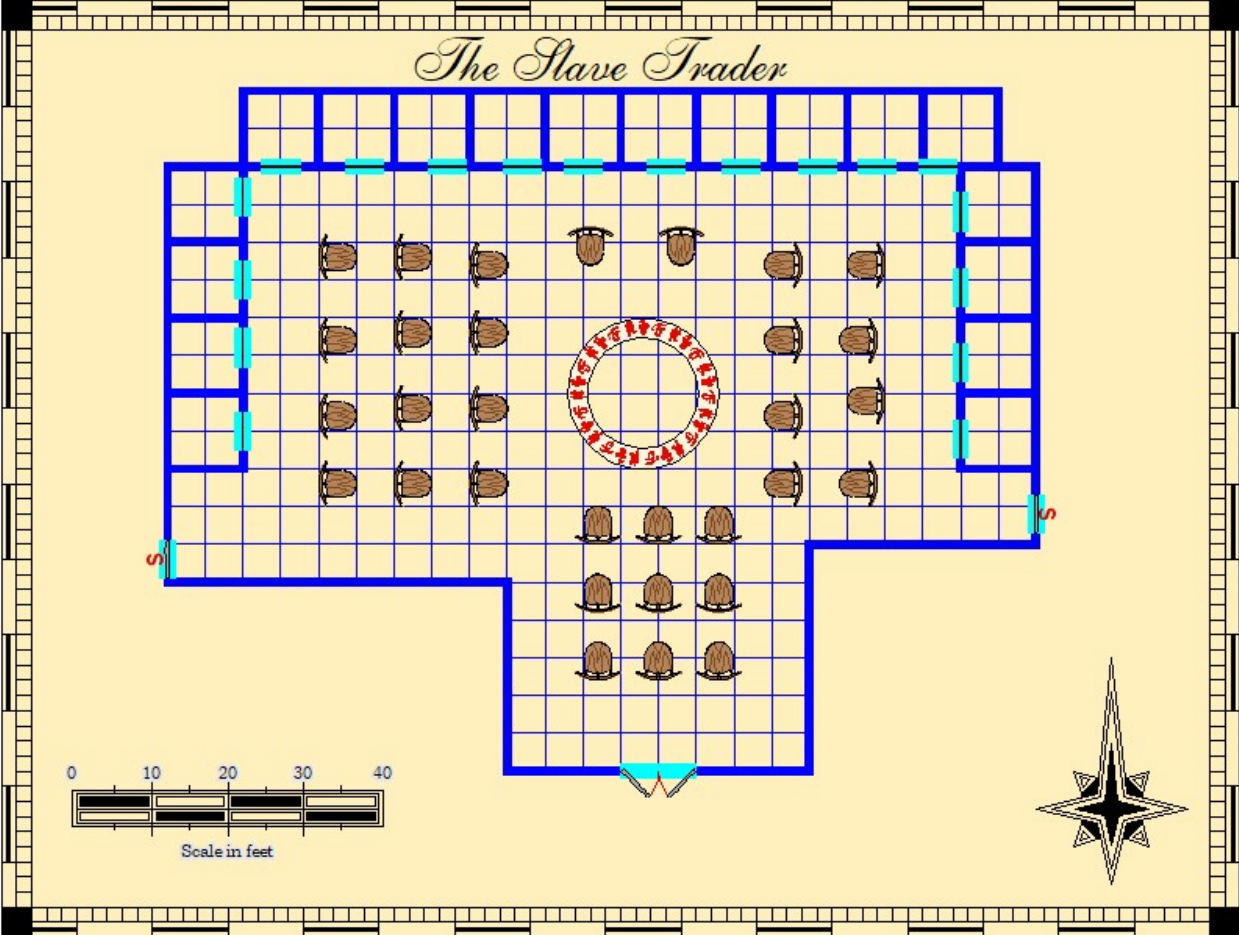

Fairytaledesign@depositphotos.com

TABLE OF CONTENTS

<u>Shop/Locations</u>	<u>Page Number</u>
Adventurer's Guild	5
Arcana University	6
Assassin's Guild	7
Blacksmith Jacob Albard	8
Blacksmith Kraghammer	9
Bloody Knuckles Tavern	10
Blue Dragon Inn	11
Catacombs	12
Church of Remdes	13
Church of the Storm	14
Church on the Hill	15
City Guard Fortress	16
City Jail	17
City Watch Post	18
Clock Tower	19
Golden Crown Tavern	20
Gray Dwarf Tavern	21
Gray Gargoyle Inn	22
Library	23
Madam Kate's Ladies	24
Menagerie	25
Opium Den	26
Potter's Field	27
Royal Palace Level One	28
Royal Palace Level Two	29
Royal Dungeon	30
Sewers	31
Silver Unicorn Inn	32
Slave Trader	33
Stables	34
Standard Shop "A"	35
Standard Shop "B"	36
Warehouse "A"	37
Warehouse "B"	38
Wax Museum	39
Whispering Wyvern Inn	40
Wisdom of the Ages	41
Yuan Ti Temple (Temple of Sseth)	42
The Iron Gauntlet Tavern	43
The Gray Order	44

The Adventurer's Guild

Barrowmar Assassin's Guild

Blacksmith Jacob Albard

0 10 20 30 40

Scale in feet

Kraghammer Blacksmith

The Barrowman Catacombs

Barrowman City Jail

The Gray Gargoyle Inn

Madam Kate's Ladies

Barrowmar Royal Palace: Upper Level

The Barrowmar Sewers

Barrowmar Stables

STANDARD SHOP "A"

STANDARD SHOP "B"

A
B

The Wisdom of the Ages

The Temple of Sseth

The Iron Gauntlet Tavern