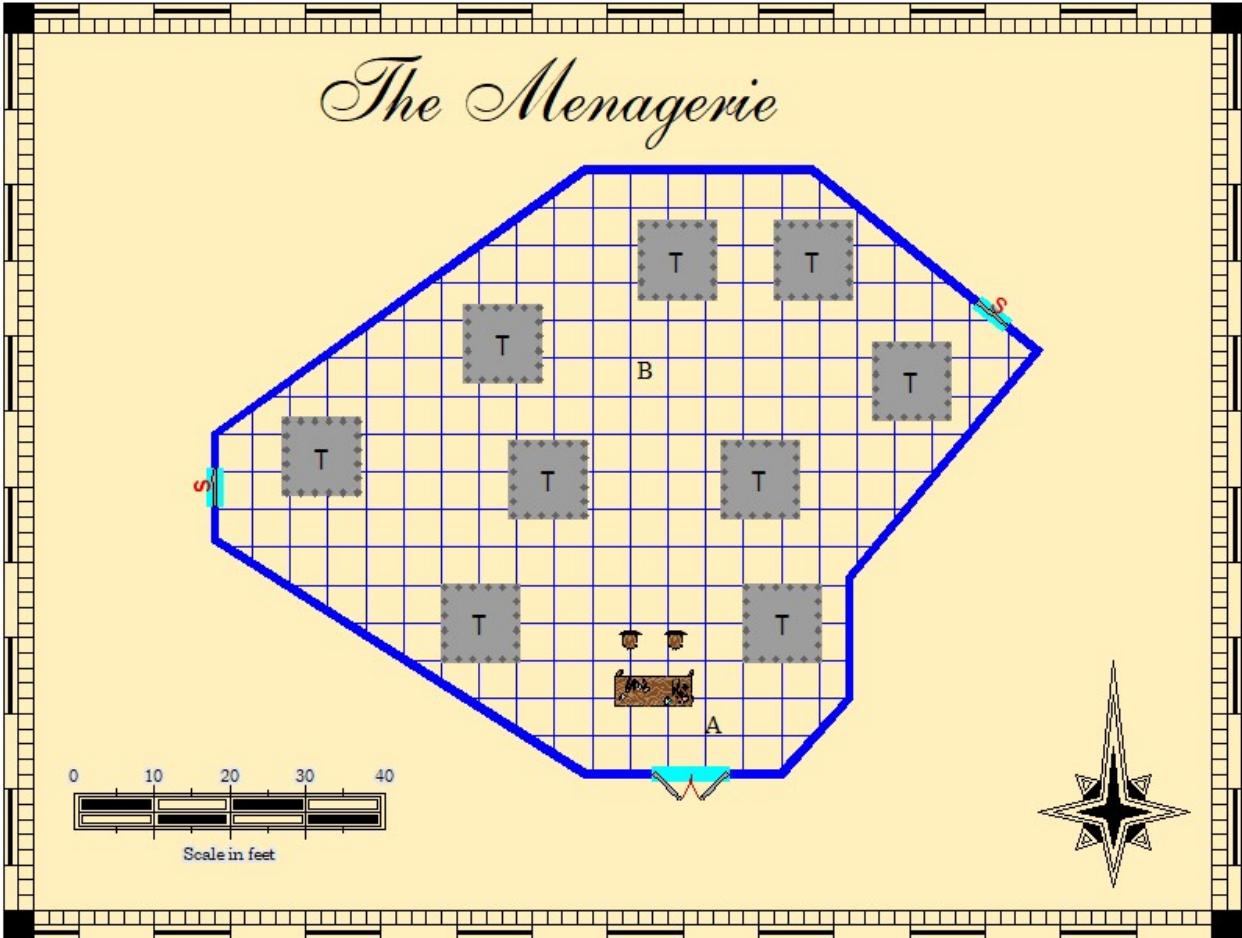

Fairytaledesign@depositphotos.com

TABLE OF CONTENTS

<u>Shop/Locations</u>	<u>Page Number</u>
Adventurer's Guild	5
Arcana University	6
Assassin's Guild	7
Blacksmith Jacob Albard	8
Blacksmith Kraghammer	9
Bloody Knuckles Tavern	10
Blue Dragon Inn	11
Catacombs	12
Church of Remdes	13
Church of the Storm	14
Church on the Hill	15
City Guard Fortress	16
City Jail	17
City Watch Post	18
Clock Tower	19
Golden Crown Tavern	20
Gray Dwarf Tavern	21
Gray Gargoyle Inn	22
Library	23
Madam Kate's Ladies	24
Menagerie	25
Opium Den	26
Potter's Field	27
Royal Palace Level One	28
Royal Palace Level Two	29
Royal Dungeon	30
Sewers	31
Silver Unicorn Inn	32
Slave Trader	33
Stables	34
Standard Shop "A"	35
Standard Shop "B"	36
Warehouse "A"	37
Warehouse "B"	38
Wax Museum	39
Whispering Wyvern Inn	40
Wisdom of the Ages	41
Yuan Ti Temple (Temple of Sseth)	42
The Iron Gauntlet Tavern	43
The Gray Order	44

The Adventurer's Guild

Barrowmar Assassin's Guild

Blacksmith Jacob Albard

0 10 20 30 40

Scale in feet

Kraghammer Blacksmith

The Barrowman Catacombs

Barrowman City Jail

The Gray Gargoyle Inn

Madam Kate's Ladies

Barrowmar Royal Palace: Upper Level

The Barrowmar Sewers

Barrowmar Stables

STANDARD SHOP "A"

STANDARD SHOP "B"

A
B