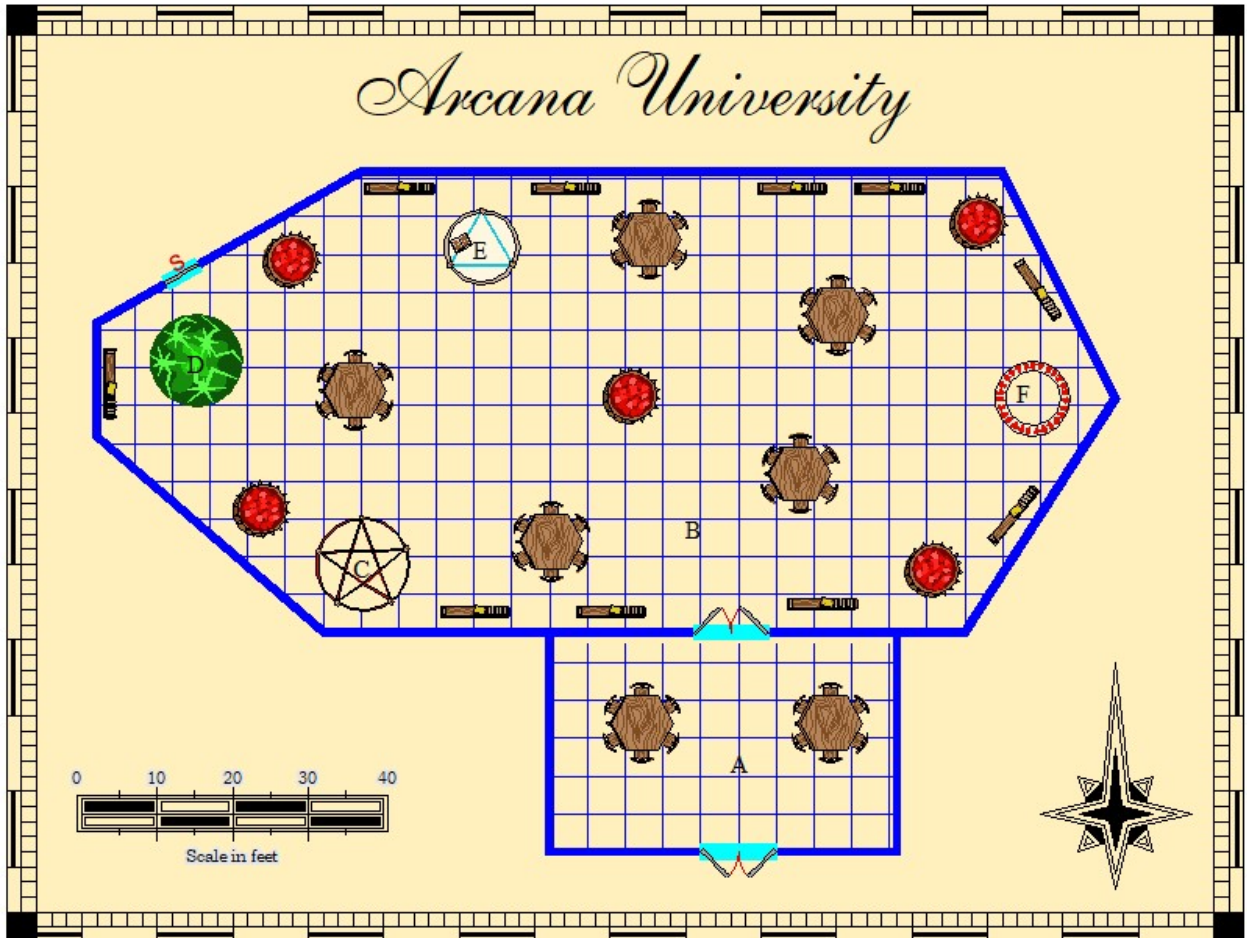

CITY OF BARROMAR
MAPS PACK

By Joseph A. Mohr

BARROWMAR maps pack

By Joseph A. Mohr

© Old School Role Playing 2018

CREDITS

All of the maps were prepared by Joseph A. Mohr with Campaign Cartographer 2

Cover Page

Fairytaledesign@depositphotos.com

TABLE OF CONTENTS

<u>Shop/Locations</u>	<u>Page Number</u>
Adventurer's Guild	5
Arcana University	6
Assassin's Guild	7
Blacksmith Jacob Albard	8
Blacksmith Kraghammer	9
Bloody Knuckles Tavern	10
Blue Dragon Inn	11
Catacombs	12
Church of Remdes	13
Church of the Storm	14
Church on the Hill	15
City Guard Fortress	16
City Jail	17
City Watch Post	18
Clock Tower	19
Golden Crown Tavern	20
Gray Dwarf Tavern	21
Gray Gargoyle Inn	22
Library	23
Madam Kate's Ladies	24
Menagerie	25
Opium Den	26
Potter's Field	27
Royal Palace Level One	28
Royal Palace Level Two	29
Royal Dungeon	30
Sewers	31
Silver Unicorn Inn	32
Slave Trader	33
Stables	34
Standard Shop "A"	35
Standard Shop "B"	36
Warehouse "A"	37
Warehouse "B"	38
Wax Museum	39
Whispering Wyvern Inn	40
Wisdom of the Ages	41
Yuan Ti Temple (Temple of Sseth)	42
The Iron Gauntlet Tavern	43
The Gray Order	44

The Adventurer's Guild

Barrowmar Assassin's Guild

Blacksmith Jacob Albard

0 10 20 30 40

Scale in feet

Kraghammer Blacksmith

The Barrowman Catacombs

Barrowman City Jail

The Gray Gargoyle Inn

Madam Kate's Ladies

Barrowmar Royal Palace: Upper Level

The Barrowmar Sewers

Barrowmar Stables

STANDARD SHOP "A"

STANDARD SHOP "B"

A
B