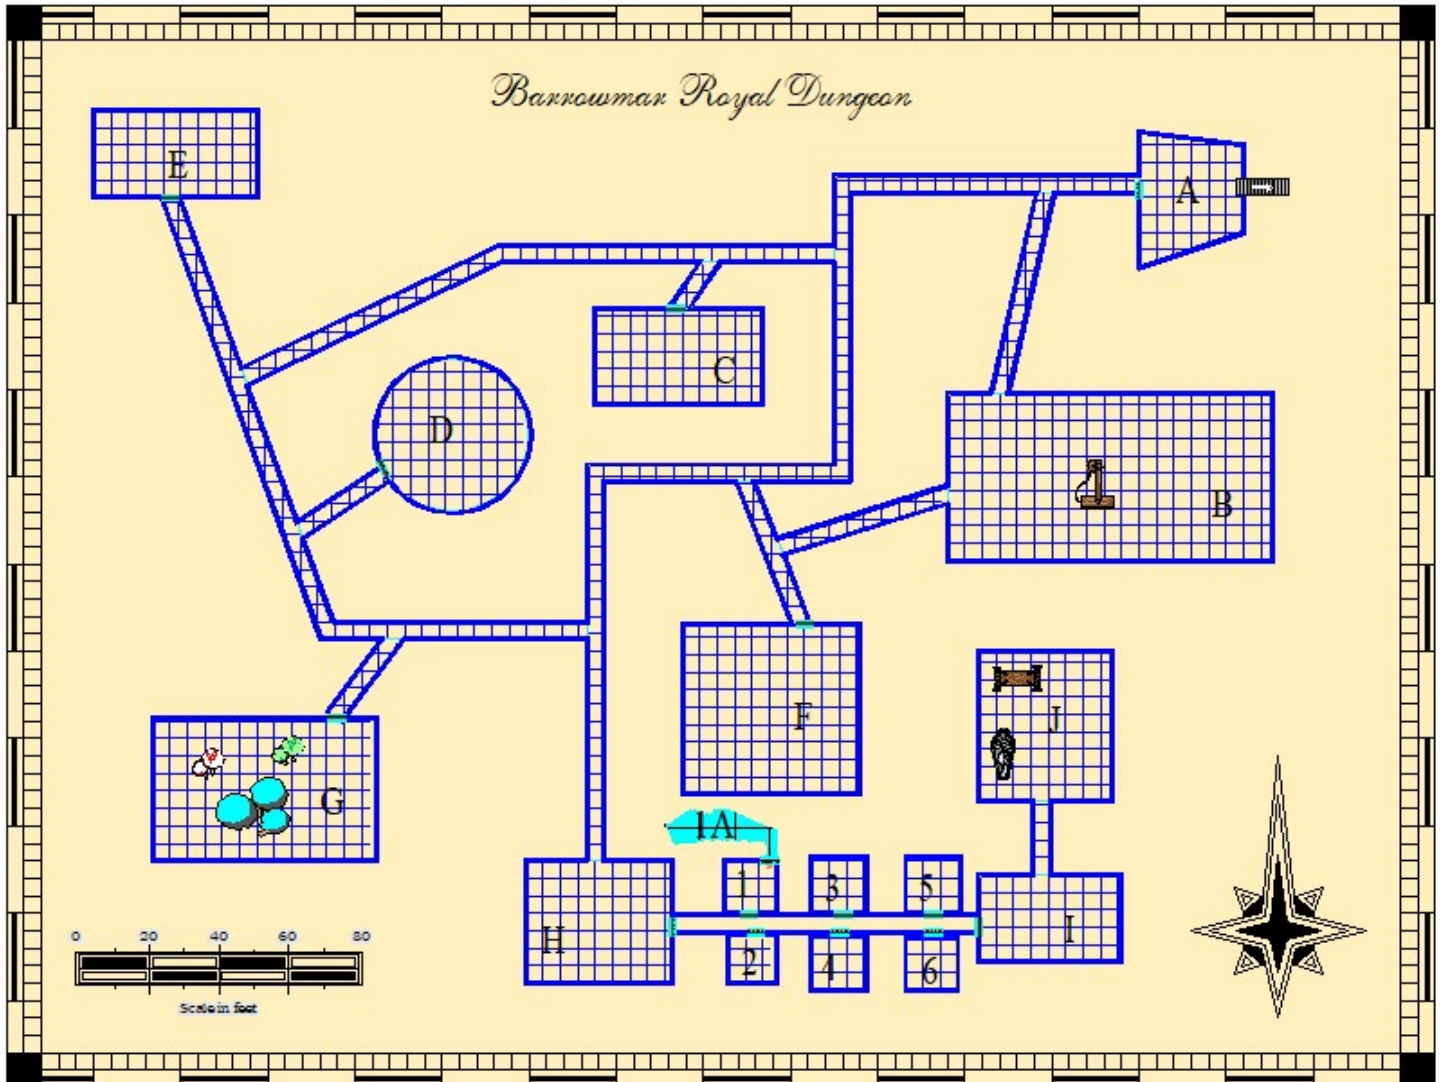

Fairytaledesign@depositphotos.com

TABLE OF CONTENTS

<u>Shop/Locations</u>	<u>Page Number</u>
Adventurer's Guild	5
Arcana University	6
Assassin's Guild	7
Blacksmith Jacob Albard	8
Blacksmith Kraghammer	9
Bloody Knuckles Tavern	10
Blue Dragon Inn	11
Catacombs	12
Church of Remdes	13
Church of the Storm	14
Church on the Hill	15
City Guard Fortress	16
City Jail	17
City Watch Post	18
Clock Tower	19
Golden Crown Tavern	20
Gray Dwarf Tavern	21
Gray Gargoyle Inn	22
Library	23
Madam Kate's Ladies	24
Menagerie	25
Opium Den	26
Potter's Field	27
Royal Palace Level One	28
Royal Palace Level Two	29
Royal Dungeon	30
Sewers	31
Silver Unicorn Inn	32
Slave Trader	33
Stables	34
Standard Shop "A"	35
Standard Shop "B"	36
Warehouse "A"	37
Warehouse "B"	38
Wax Museum	39
Whispering Wyvern Inn	40
Wisdom of the Ages	41
Yuan Ti Temple (Temple of Sseth)	42
The Iron Gauntlet Tavern	43
The Gray Order	44

The Adventurer's Guild

Barrowmar Assassin's Guild

Blacksmith Jacob Albard

0 10 20 30 40

Scale in feet

Kraghammer Blacksmith

The Barrowman Catacombs

Barrowman City Jail

The Gray Gargoyle Inn

Madam Kate's Ladies

Barrowmar Royal Palace: Upper Level

The Barrowmar Sewers

Barrowmar Stables

STANDARD SHOP "A"

STANDARD SHOP "B"

A
B

The Wisdom of the Ages

The Temple of Sseth

The Iron Gauntlet Tavern