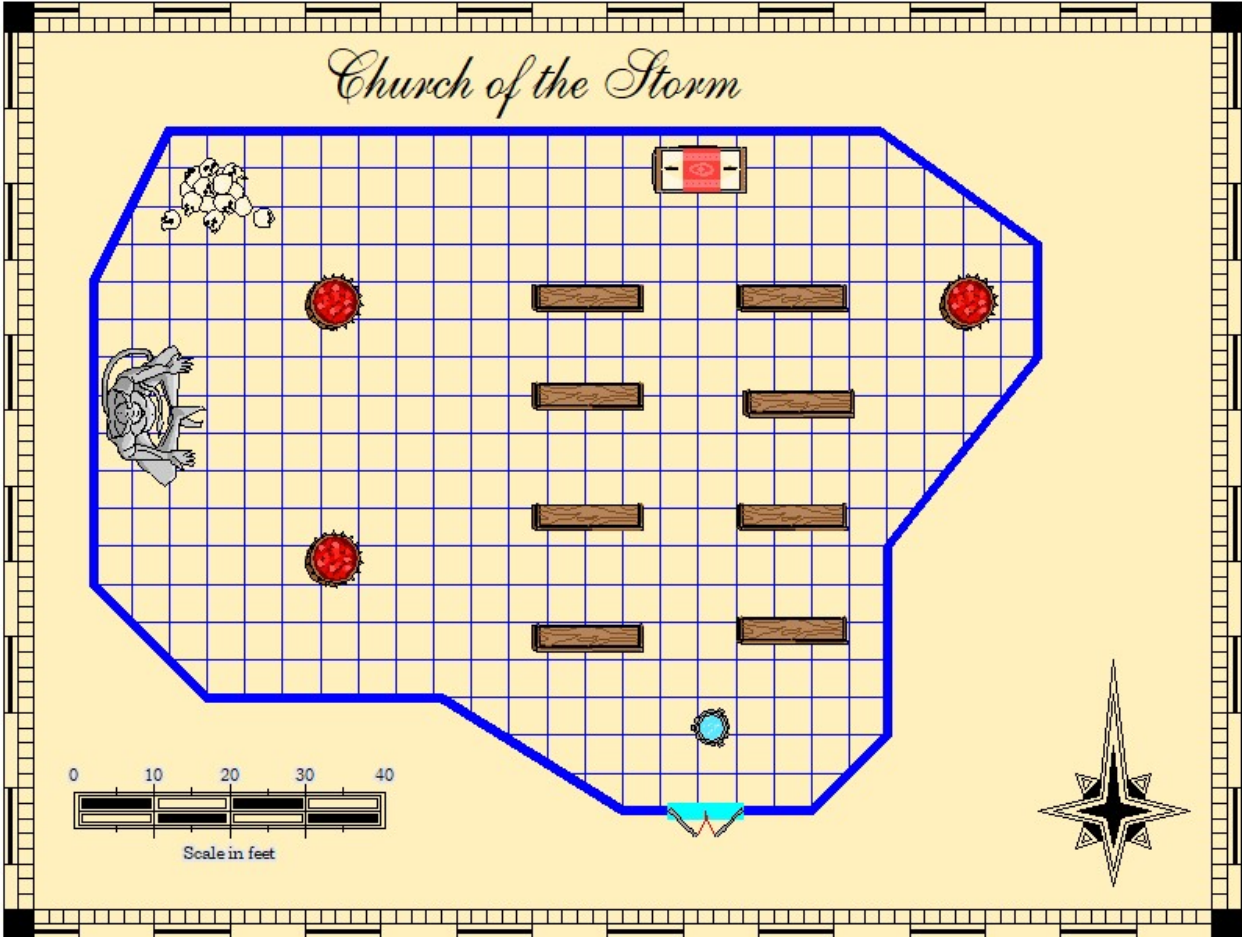

Fairytaledesign@depositphotos.com

TABLE OF CONTENTS

<u>Shop/Locations</u>	<u>Page Number</u>
Adventurer's Guild	5
Arcana University	6
Assassin's Guild	7
Blacksmith Jacob Albard	8
Blacksmith Kraghammer	9
Bloody Knuckles Tavern	10
Blue Dragon Inn	11
Catacombs	12
Church of Remdes	13
Church of the Storm	14
Church on the Hill	15
City Guard Fortress	16
City Jail	17
City Watch Post	18
Clock Tower	19
Golden Crown Tavern	20
Gray Dwarf Tavern	21
Gray Gargoyle Inn	22
Library	23
Madam Kate's Ladies	24
Menagerie	25
Opium Den	26
Potter's Field	27
Royal Palace Level One	28
Royal Palace Level Two	29
Royal Dungeon	30
Sewers	31
Silver Unicorn Inn	32
Slave Trader	33
Stables	34
Standard Shop "A"	35
Standard Shop "B"	36
Warehouse "A"	37
Warehouse "B"	38
Wax Museum	39
Whispering Wyvern Inn	40
Wisdom of the Ages	41
Yuan Ti Temple (Temple of Sseth)	42
The Iron Gauntlet Tavern	43
The Gray Order	44

The Adventurer's Guild

Barrowmar Assassin's Guild

Blacksmith Jacob Albard

0 10 20 30 40

Scale in feet

Kraghammer Blacksmith

The Barrowman Catacombs

Barrowman City Jail

The Gray Gargoyle Inn

Madam Kate's Ladies

Barrowmar Royal Palace: Upper Level

The Barrowmar Sewers

Barrowmar Stables

STANDARD SHOP "A"

STANDARD SHOP "B"

A
B