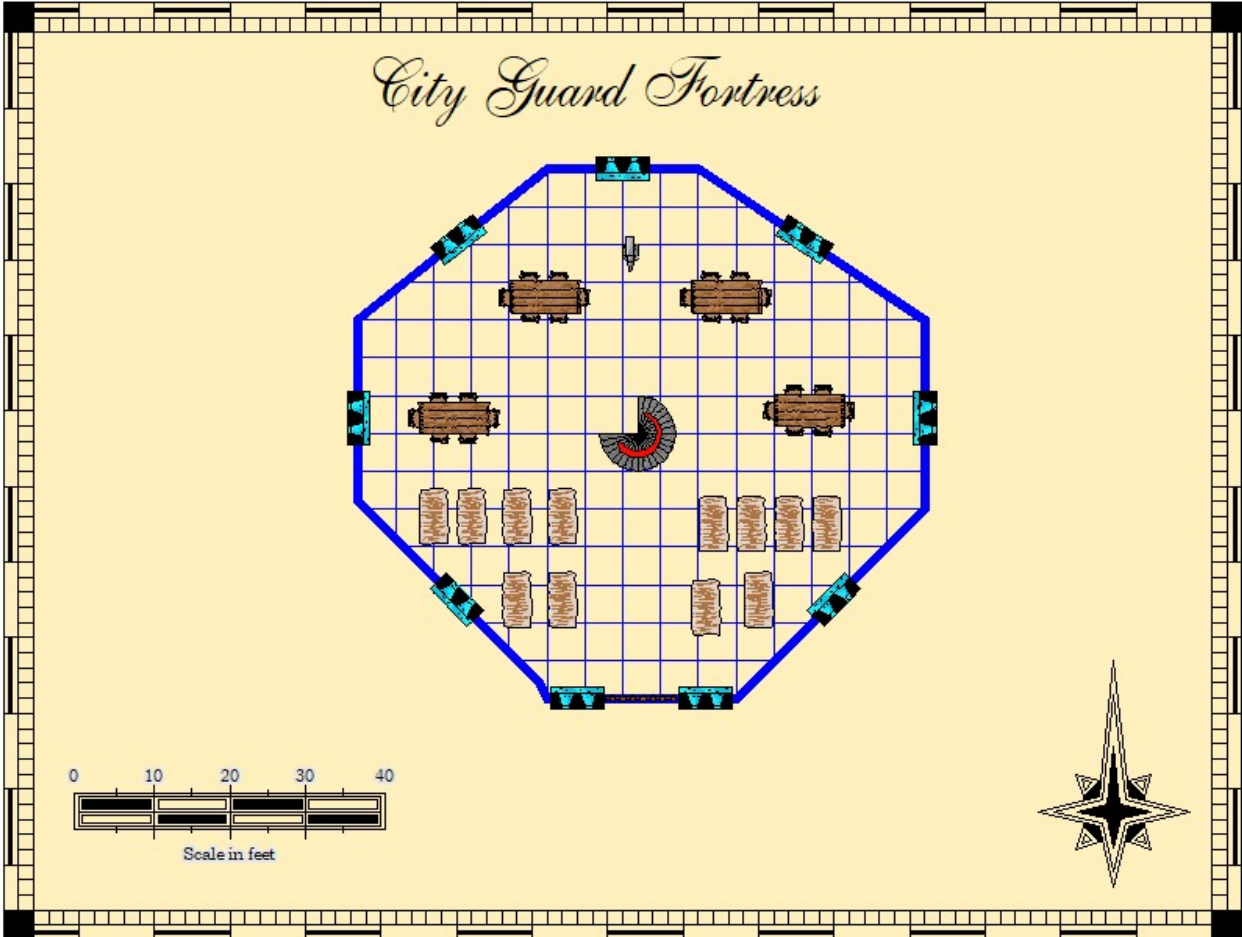

Fairytaledesign@depositphotos.com

TABLE OF CONTENTS

<u>Shop/Locations</u>	<u>Page Number</u>
Adventurer's Guild	5
Arcana University	6
Assassin's Guild	7
Blacksmith Jacob Albard	8
Blacksmith Kraghammer	9
Bloody Knuckles Tavern	10
Blue Dragon Inn	11
Catacombs	12
Church of Remdes	13
Church of the Storm	14
Church on the Hill	15
City Guard Fortress	16
City Jail	17
City Watch Post	18
Clock Tower	19
Golden Crown Tavern	20
Gray Dwarf Tavern	21
Gray Gargoyle Inn	22
Library	23
Madam Kate's Ladies	24
Menagerie	25
Opium Den	26
Potter's Field	27
Royal Palace Level One	28
Royal Palace Level Two	29
Royal Dungeon	30
Sewers	31
Silver Unicorn Inn	32
Slave Trader	33
Stables	34
Standard Shop "A"	35
Standard Shop "B"	36
Warehouse "A"	37
Warehouse "B"	38
Wax Museum	39
Whispering Wyvern Inn	40
Wisdom of the Ages	41
Yuan Ti Temple (Temple of Sseth)	42
The Iron Gauntlet Tavern	43
The Gray Order	44

The Adventurer's Guild

Barrowmar Assassin's Guild

Blacksmith Jacob Albard

0 10 20 30 40

Scale in feet

Kraghammer Blacksmith

The Barrowman Catacombs

Barrowman City Jail

The Gray Gargoyle Inn

Madam Kate's Ladies

Barrowmar Royal Palace: Upper Level

The Barrowmar Sewers

Barrowmar Stables

STANDARD SHOP "A"

STANDARD SHOP "B"

A
B