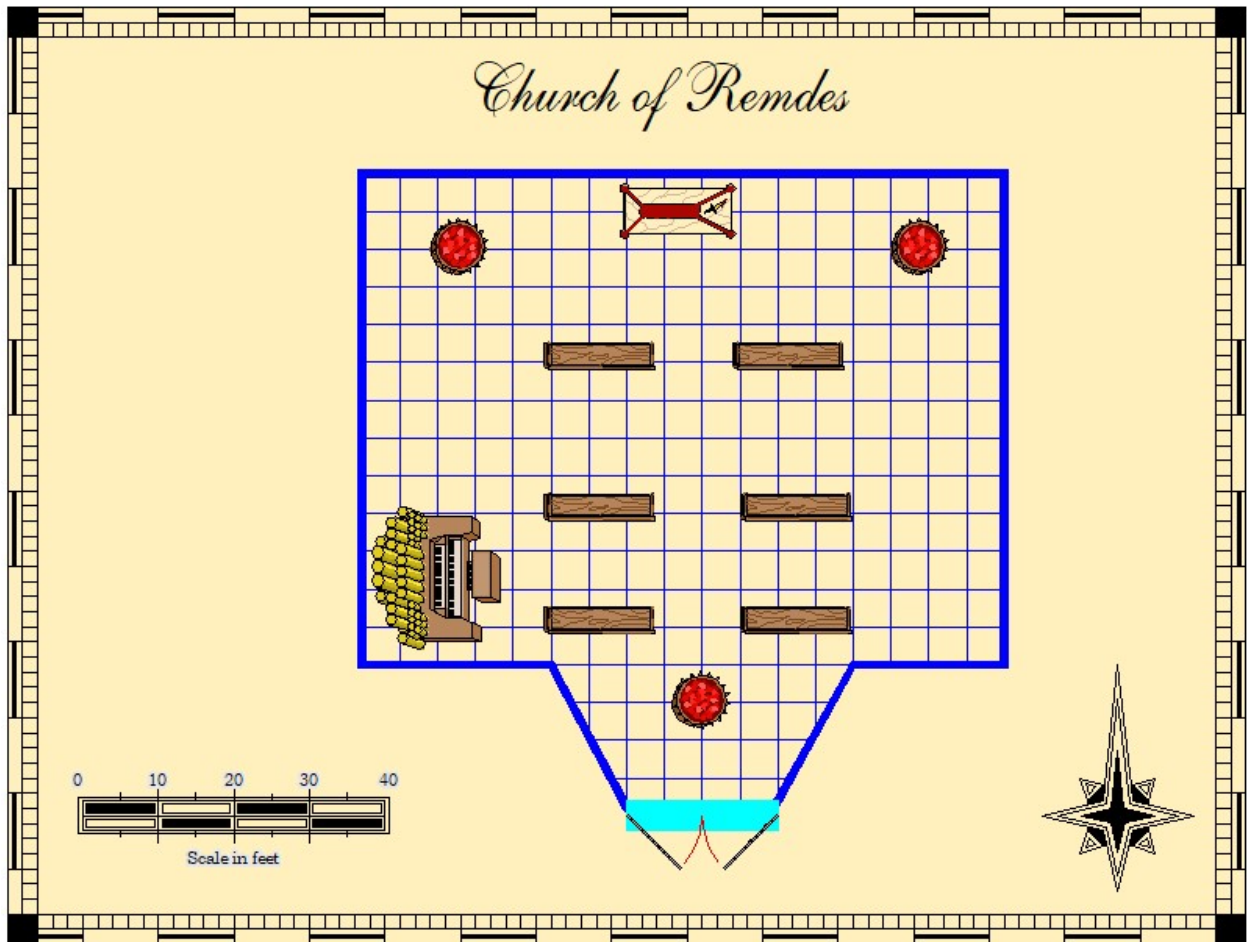

Fairytaledesign@depositphotos.com

TABLE OF CONTENTS

<u>Shop/Locations</u>	<u>Page Number</u>
Adventurer's Guild	5
Arcana University	6
Assassin's Guild	7
Blacksmith Jacob Albard	8
Blacksmith Kraghammer	9
Bloody Knuckles Tavern	10
Blue Dragon Inn	11
Catacombs	12
Church of Remdes	13
Church of the Storm	14
Church on the Hill	15
City Guard Fortress	16
City Jail	17
City Watch Post	18
Clock Tower	19
Golden Crown Tavern	20
Gray Dwarf Tavern	21
Gray Gargoyle Inn	22
Library	23
Madam Kate's Ladies	24
Menagerie	25
Opium Den	26
Potter's Field	27
Royal Palace Level One	28
Royal Palace Level Two	29
Royal Dungeon	30
Sewers	31
Silver Unicorn Inn	32
Slave Trader	33
Stables	34
Standard Shop "A"	35
Standard Shop "B"	36
Warehouse "A"	37
Warehouse "B"	38
Wax Museum	39
Whispering Wyvern Inn	40
Wisdom of the Ages	41
Yuan Ti Temple (Temple of Sseth)	42
The Iron Gauntlet Tavern	43
The Gray Order	44

The Adventurer's Guild

Barrowmar Assassin's Guild

Blacksmith Jacob Albard

0 10 20 30 40

Scale in feet

Kraghammer Blacksmith

The Barrowman Catacombs

Barrowman City Jail

The Gray Gargoyle Inn

Madam Kate's Ladies

Barrowmar Royal Palace: Upper Level

The Barrowmar Sewers

Barrowmar Stables

STANDARD SHOP "A"

STANDARD SHOP "B"

A
B