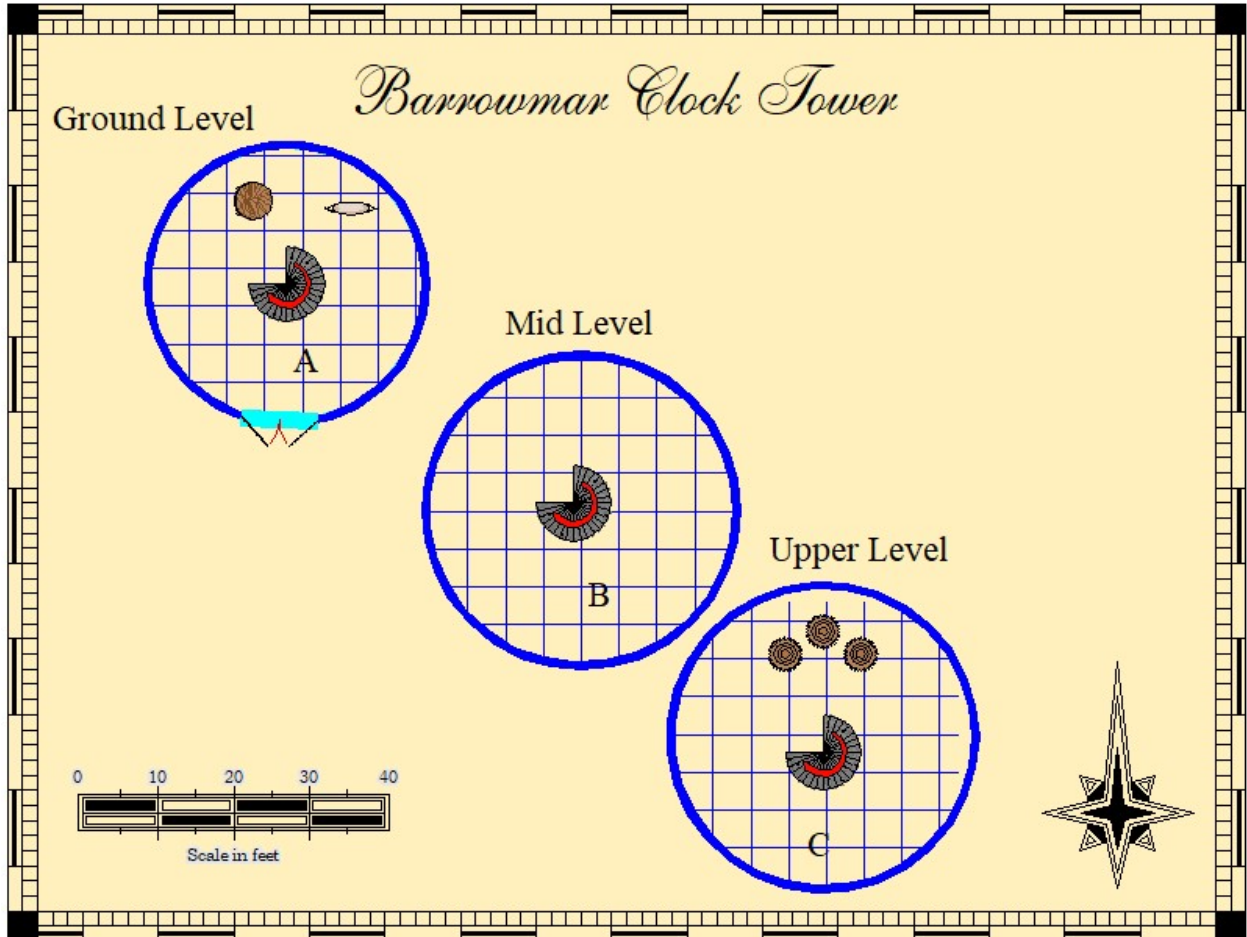

Fairytaledesign@depositphotos.com

TABLE OF CONTENTS

<u>Shop/Locations</u>	<u>Page Number</u>
Adventurer's Guild	5
Arcana University	6
Assassin's Guild	7
Blacksmith Jacob Albard	8
Blacksmith Kraghammer	9
Bloody Knuckles Tavern	10
Blue Dragon Inn	11
Catacombs	12
Church of Remdes	13
Church of the Storm	14
Church on the Hill	15
City Guard Fortress	16
City Jail	17
City Watch Post	18
Clock Tower	19
Golden Crown Tavern	20
Gray Dwarf Tavern	21
Gray Gargoyle Inn	22
Library	23
Madam Kate's Ladies	24
Menagerie	25
Opium Den	26
Potter's Field	27
Royal Palace Level One	28
Royal Palace Level Two	29
Royal Dungeon	30
Sewers	31
Silver Unicorn Inn	32
Slave Trader	33
Stables	34
Standard Shop "A"	35
Standard Shop "B"	36
Warehouse "A"	37
Warehouse "B"	38
Wax Museum	39
Whispering Wyvern Inn	40
Wisdom of the Ages	41
Yuan Ti Temple (Temple of Sseth)	42
The Iron Gauntlet Tavern	43
The Gray Order	44

The Adventurer's Guild

Barrowmar Assassin's Guild

Blacksmith Jacob Albard

0 10 20 30 40

Scale in feet

Kraghammer Blacksmith

The Barrowman Catacombs

Barrowman City Jail

The Gray Gargoyle Inn

Madam Kate's Ladies

Barrowmar Royal Palace: Upper Level

The Barrowmar Sewers

Barrowmar Stables

STANDARD SHOP "A"

STANDARD SHOP "B"

A
B