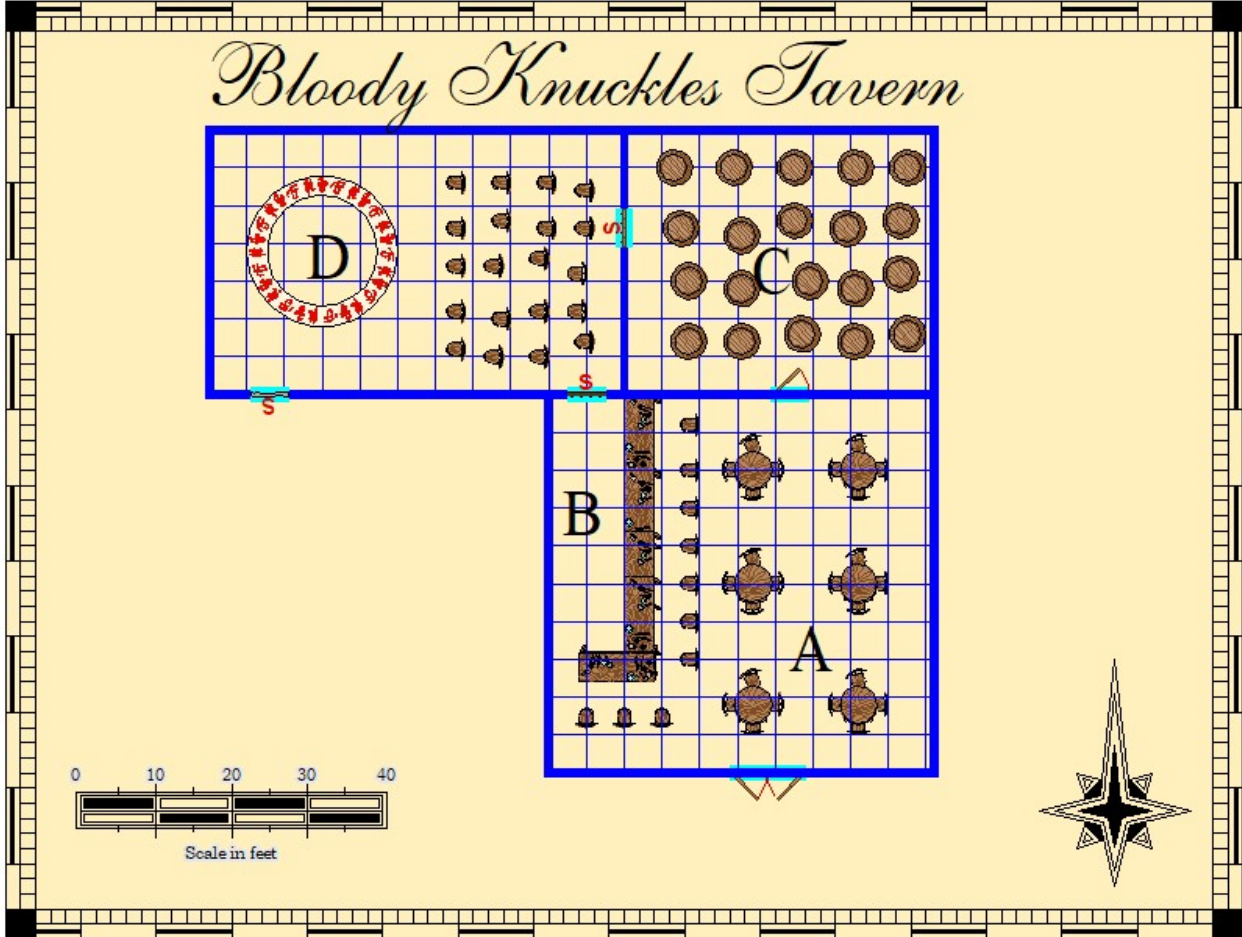

Fairytaledesign@depositphotos.com

TABLE OF CONTENTS

<u>Shop/Locations</u>	<u>Page Number</u>
Adventurer's Guild	5
Arcana University	6
Assassin's Guild	7
Blacksmith Jacob Albard	8
Blacksmith Kraghammer	9
Bloody Knuckles Tavern	10
Blue Dragon Inn	11
Catacombs	12
Church of Remdes	13
Church of the Storm	14
Church on the Hill	15
City Guard Fortress	16
City Jail	17
City Watch Post	18
Clock Tower	19
Golden Crown Tavern	20
Gray Dwarf Tavern	21
Gray Gargoyle Inn	22
Library	23
Madam Kate's Ladies	24
Menagerie	25
Opium Den	26
Potter's Field	27
Royal Palace Level One	28
Royal Palace Level Two	29
Royal Dungeon	30
Sewers	31
Silver Unicorn Inn	32
Slave Trader	33
Stables	34
Standard Shop "A"	35
Standard Shop "B"	36
Warehouse "A"	37
Warehouse "B"	38
Wax Museum	39
Whispering Wyvern Inn	40
Wisdom of the Ages	41
Yuan Ti Temple (Temple of Sseth)	42
The Iron Gauntlet Tavern	43
The Gray Order	44

The Adventurer's Guild

Barrowmar Assassin's Guild

Blacksmith Jacob Albard

0 10 20 30 40

Scale in feet

Kraghammer Blacksmith

The Barrowman Catacombs

Barrowman City Jail

The Gray Gargoyle Inn

Madam Kate's Ladies

Barrowmar Royal Palace: Upper Level

The Barrowmar Sewers

Barrowmar Stables

STANDARD SHOP "A"

STANDARD SHOP "B"

A
B