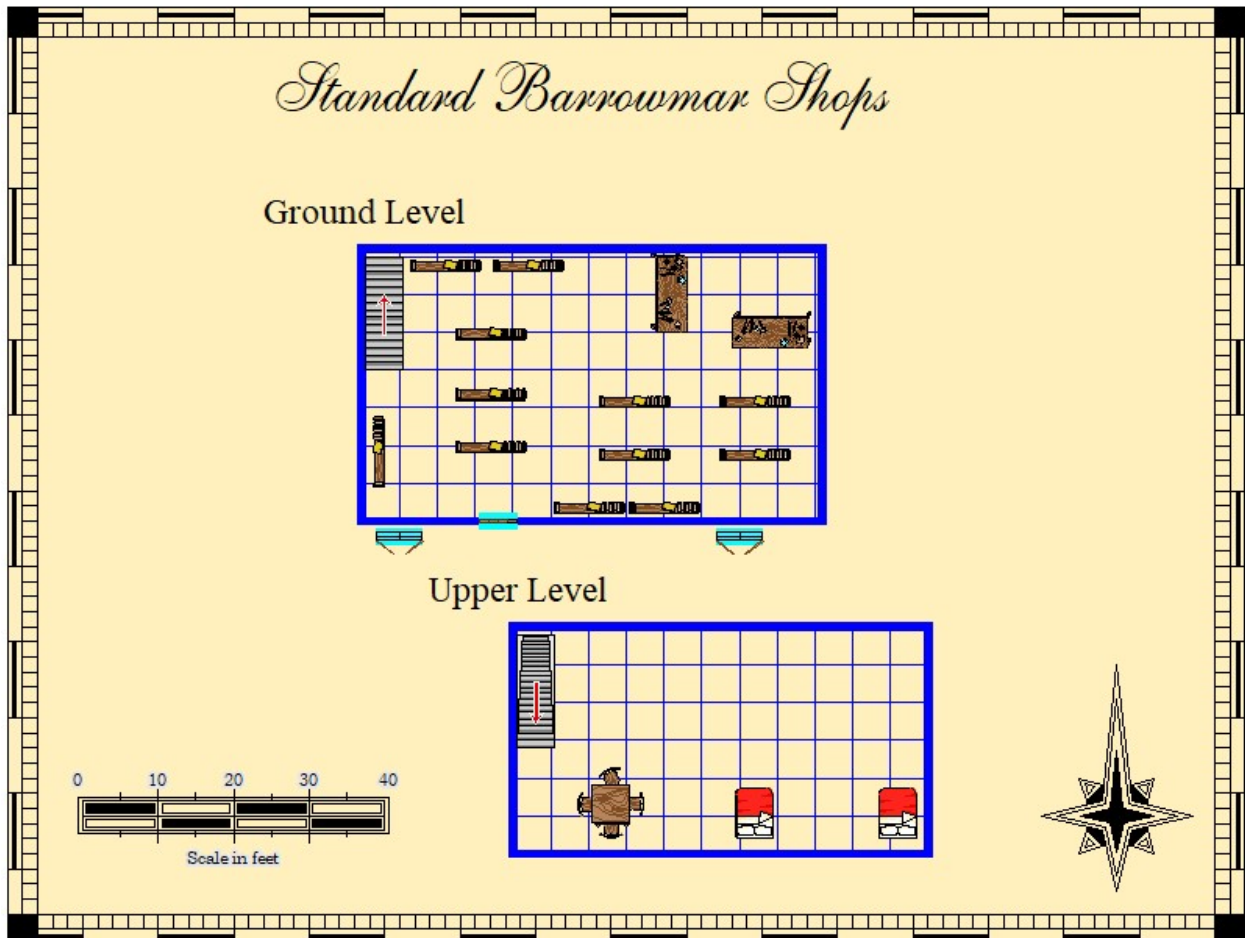

Fairytaledesign@depositphotos.com

TABLE OF CONTENTS

<u>Shop/Locations</u>	<u>Page Number</u>
Adventurer's Guild	5
Arcana University	6
Assassin's Guild	7
Blacksmith Jacob Albard	8
Blacksmith Kraghammer	9
Bloody Knuckles Tavern	10
Blue Dragon Inn	11
Catacombs	12
Church of Remdes	13
Church of the Storm	14
Church on the Hill	15
City Guard Fortress	16
City Jail	17
City Watch Post	18
Clock Tower	19
Golden Crown Tavern	20
Gray Dwarf Tavern	21
Gray Gargoyle Inn	22
Library	23
Madam Kate's Ladies	24
Menagerie	25
Opium Den	26
Potter's Field	27
Royal Palace Level One	28
Royal Palace Level Two	29
Royal Dungeon	30
Sewers	31
Silver Unicorn Inn	32
Slave Trader	33
Stables	34
Standard Shop "A"	35
Standard Shop "B"	36
Warehouse "A"	37
Warehouse "B"	38
Wax Museum	39
Whispering Wyvern Inn	40
Wisdom of the Ages	41
Yuan Ti Temple (Temple of Sseth)	42
The Iron Gauntlet Tavern	43
The Gray Order	44

The Gray Gargoyle Inn

Madam Kate's Ladies

Barrowmar Royal Palace: Upper Level

The Barrowmar Sewers

Barrowmar Stables

STANDARD SHOP "A"

STANDARD SHOP "B"

A
B

The Wisdom of the Ages

The Temple of Sseth

The Iron Gauntlet Tavern