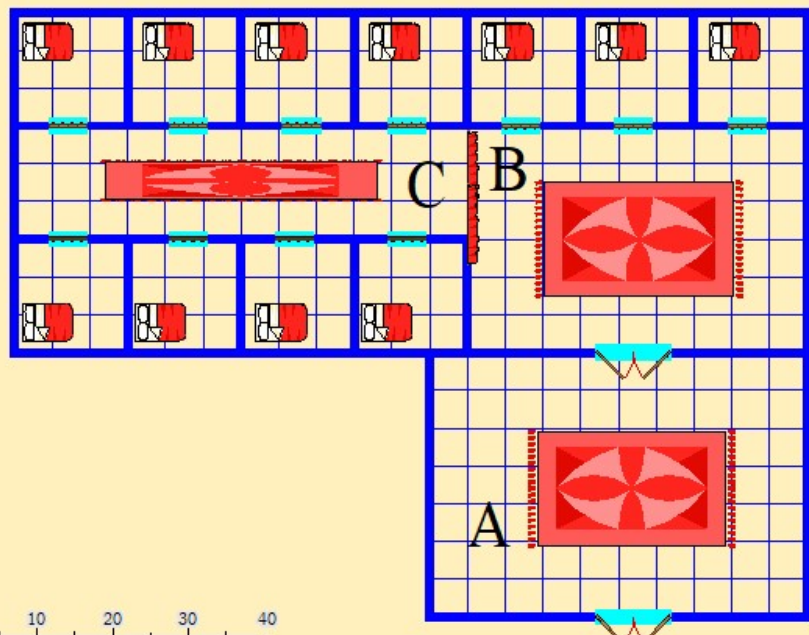

Madam Kate's Ladies