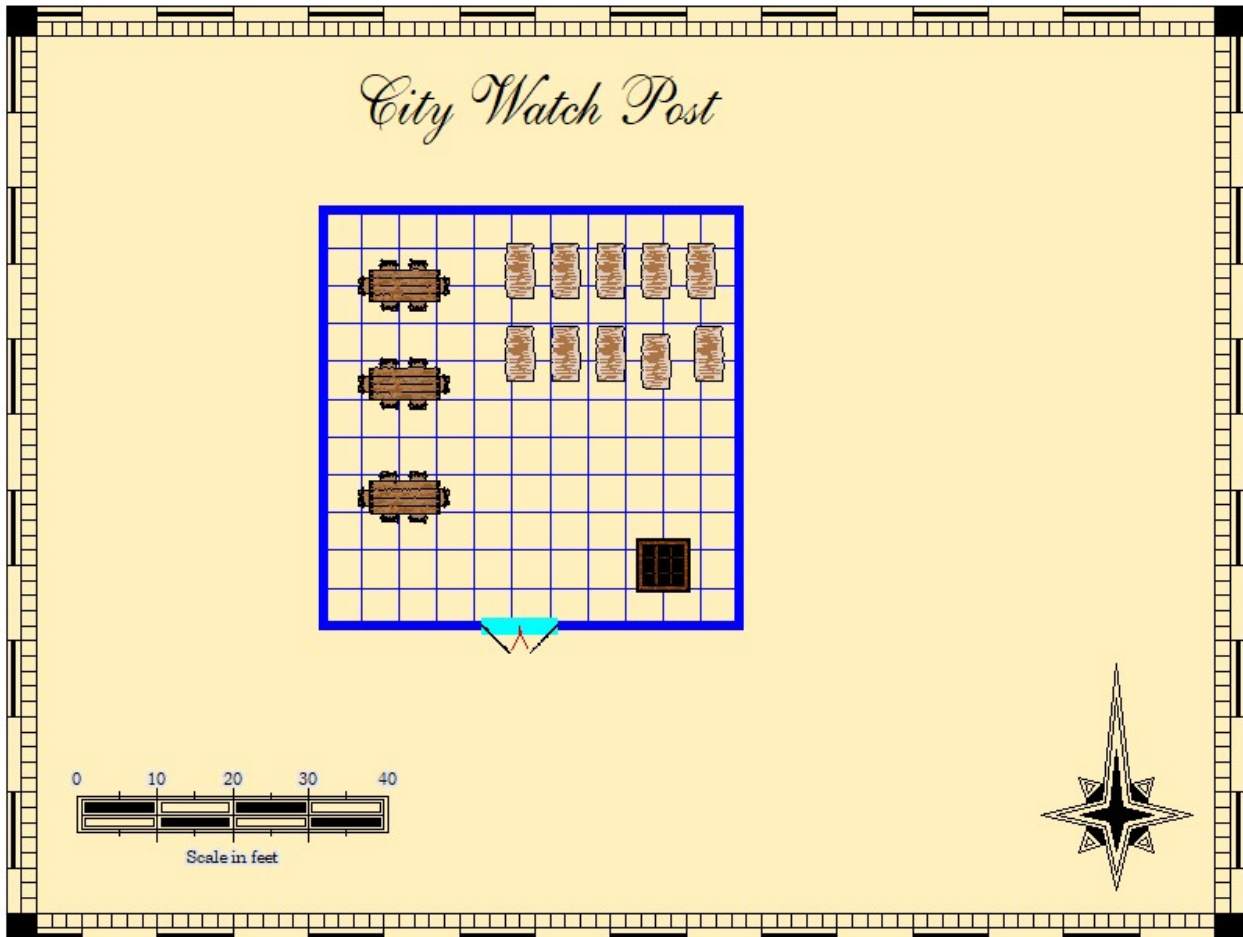

Fairytaledesign@depositphotos.com

TABLE OF CONTENTS

<u>Shop/Locations</u>	<u>Page Number</u>
Adventurer's Guild	5
Arcana University	6
Assassin's Guild	7
Blacksmith Jacob Albard	8
Blacksmith Kraghammer	9
Bloody Knuckles Tavern	10
Blue Dragon Inn	11
Catacombs	12
Church of Remdes	13
Church of the Storm	14
Church on the Hill	15
City Guard Fortress	16
City Jail	17
City Watch Post	18
Clock Tower	19
Golden Crown Tavern	20
Gray Dwarf Tavern	21
Gray Gargoyle Inn	22
Library	23
Madam Kate's Ladies	24
Menagerie	25
Opium Den	26
Potter's Field	27
Royal Palace Level One	28
Royal Palace Level Two	29
Royal Dungeon	30
Sewers	31
Silver Unicorn Inn	32
Slave Trader	33
Stables	34
Standard Shop "A"	35
Standard Shop "B"	36
Warehouse "A"	37
Warehouse "B"	38
Wax Museum	39
Whispering Wyvern Inn	40
Wisdom of the Ages	41
Yuan Ti Temple (Temple of Sseth)	42
The Iron Gauntlet Tavern	43
The Gray Order	44

The Adventurer's Guild

Barrowmar Assassin's Guild

Blacksmith Jacob Albard

0 10 20 30 40

Scale in feet

Kraghammer Blacksmith

The Barrowman Catacombs

Barrowman City Jail

The Gray Gargoyle Inn

Madam Kate's Ladies

Barrowmar Royal Palace: Upper Level

The Barrowmar Sewers

Barrowmar Stables

STANDARD SHOP "A"

STANDARD SHOP "B"

A
B