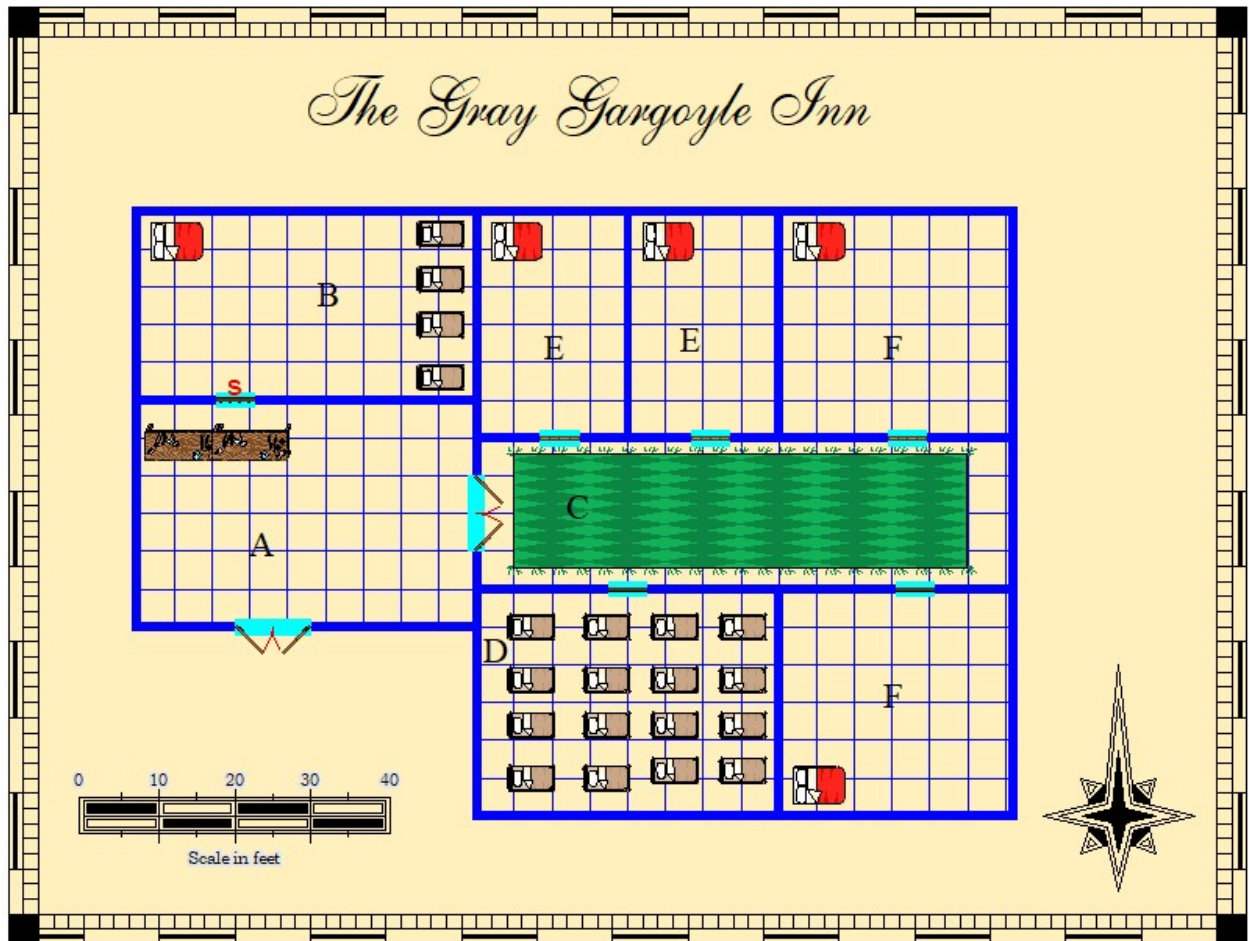

Fairytaledesign@depositphotos.com

TABLE OF CONTENTS

<u>Shop/Locations</u>	<u>Page Number</u>
Adventurer's Guild	5
Arcana University	6
Assassin's Guild	7
Blacksmith Jacob Albard	8
Blacksmith Kraghammer	9
Bloody Knuckles Tavern	10
Blue Dragon Inn	11
Catacombs	12
Church of Remdes	13
Church of the Storm	14
Church on the Hill	15
City Guard Fortress	16
City Jail	17
City Watch Post	18
Clock Tower	19
Golden Crown Tavern	20
Gray Dwarf Tavern	21
Gray Gargoyle Inn	22
Library	23
Madam Kate's Ladies	24
Menagerie	25
Opium Den	26
Potter's Field	27
Royal Palace Level One	28
Royal Palace Level Two	29
Royal Dungeon	30
Sewers	31
Silver Unicorn Inn	32
Slave Trader	33
Stables	34
Standard Shop "A"	35
Standard Shop "B"	36
Warehouse "A"	37
Warehouse "B"	38
Wax Museum	39
Whispering Wyvern Inn	40
Wisdom of the Ages	41
Yuan Ti Temple (Temple of Sseth)	42
The Iron Gauntlet Tavern	43
The Gray Order	44

The Adventurer's Guild

Barrowmar Assassin's Guild

Blacksmith Jacob Albard

0 10 20 30 40

Scale in feet

Kraghammer Blacksmith

The Barrowman Catacombs

Barrowman City Jail

The Gray Gargoyle Inn

Madam Kate's Ladies

Barrowmar Royal Palace: Upper Level

The Barrowmar Sewers

Barrowmar Stables

STANDARD SHOP "A"

STANDARD SHOP "B"

A
B