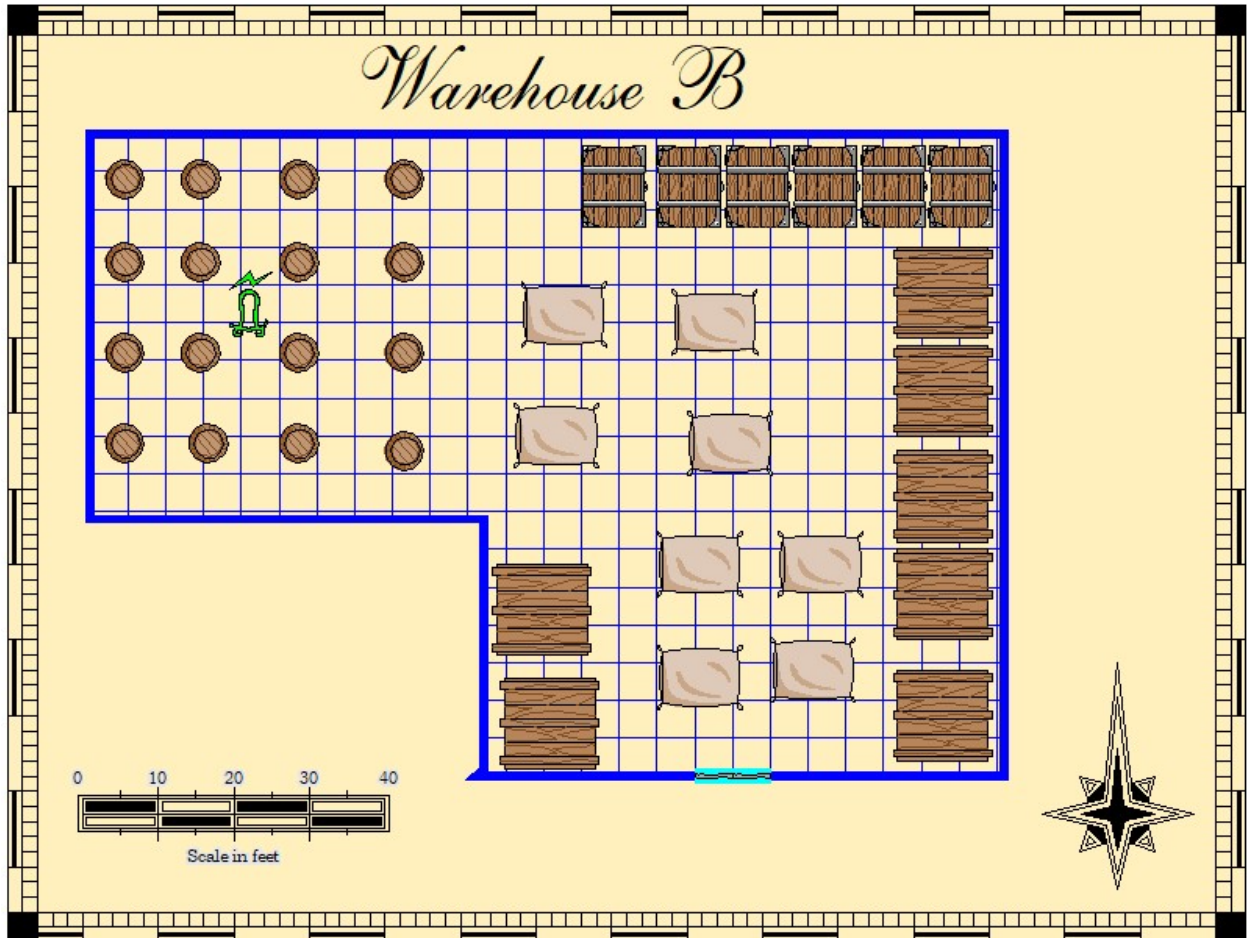

Fairytaledesign@depositphotos.com

TABLE OF CONTENTS

<u>Shop/Locations</u>	<u>Page Number</u>
Adventurer's Guild	5
Arcana University	6
Assassin's Guild	7
Blacksmith Jacob Albard	8
Blacksmith Kraghammer	9
Bloody Knuckles Tavern	10
Blue Dragon Inn	11
Catacombs	12
Church of Remdes	13
Church of the Storm	14
Church on the Hill	15
City Guard Fortress	16
City Jail	17
City Watch Post	18
Clock Tower	19
Golden Crown Tavern	20
Gray Dwarf Tavern	21
Gray Gargoyle Inn	22
Library	23
Madam Kate's Ladies	24
Menagerie	25
Opium Den	26
Potter's Field	27
Royal Palace Level One	28
Royal Palace Level Two	29
Royal Dungeon	30
Sewers	31
Silver Unicorn Inn	32
Slave Trader	33
Stables	34
Standard Shop "A"	35
Standard Shop "B"	36
Warehouse "A"	37
Warehouse "B"	38
Wax Museum	39
Whispering Wyvern Inn	40
Wisdom of the Ages	41
Yuan Ti Temple (Temple of Sseth)	42
The Iron Gauntlet Tavern	43
The Gray Order	44

The Gray Gargoyle Inn

Madam Kate's Ladies

Barrowmar Royal Palace: Upper Level

The Barrowmar Sewers

Barrowmar Stables

STANDARD SHOP "A"

STANDARD SHOP "B"

A
B

The Wisdom of the Ages

The Temple of Sseth

The Iron Gauntlet Tavern