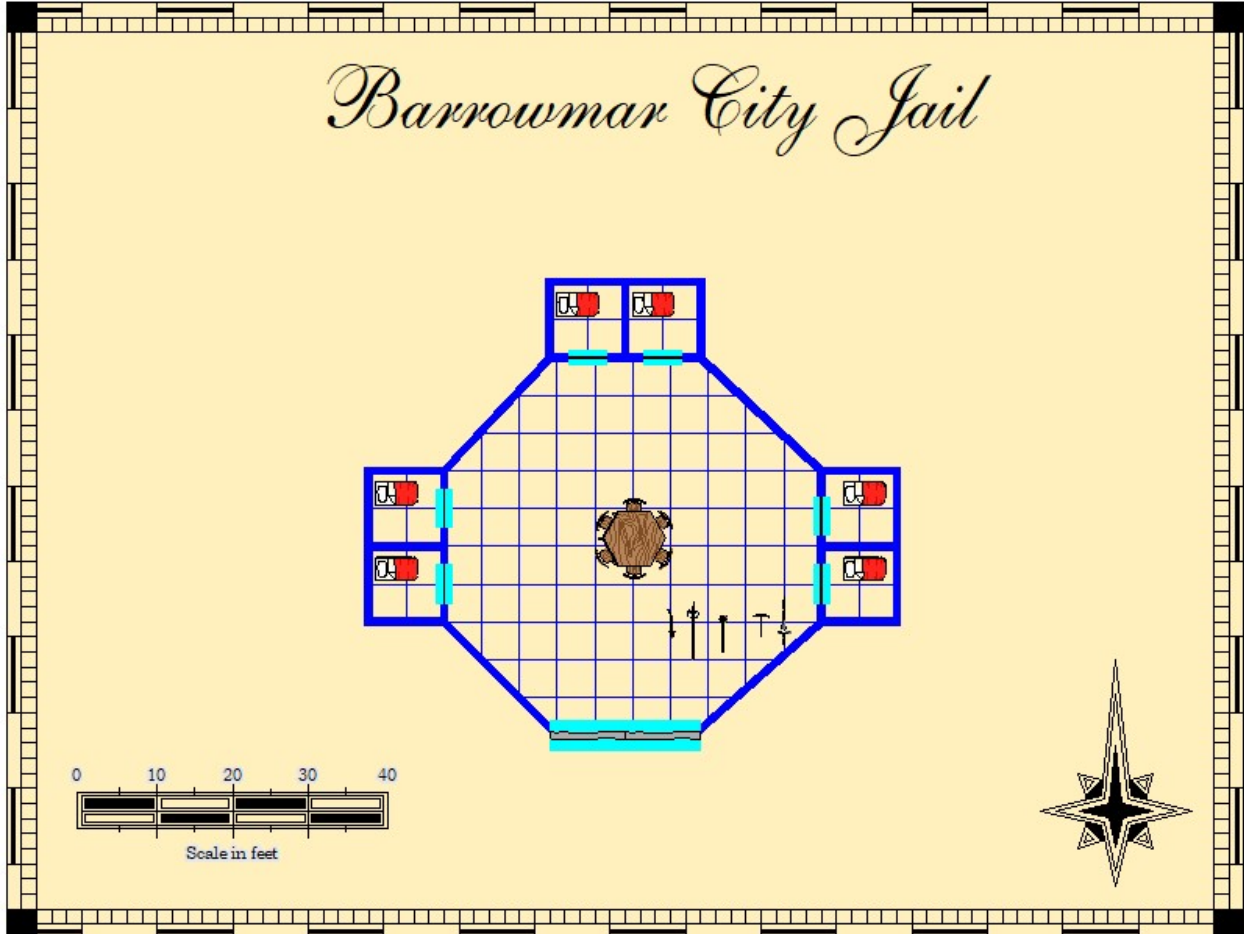

Fairytaledesign@depositphotos.com

TABLE OF CONTENTS

<u>Shop/Locations</u>	<u>Page Number</u>
Adventurer's Guild	5
Arcana University	6
Assassin's Guild	7
Blacksmith Jacob Albard	8
Blacksmith Kraghammer	9
Bloody Knuckles Tavern	10
Blue Dragon Inn	11
Catacombs	12
Church of Remdes	13
Church of the Storm	14
Church on the Hill	15
City Guard Fortress	16
City Jail	17
City Watch Post	18
Clock Tower	19
Golden Crown Tavern	20
Gray Dwarf Tavern	21
Gray Gargoyle Inn	22
Library	23
Madam Kate's Ladies	24
Menagerie	25
Opium Den	26
Potter's Field	27
Royal Palace Level One	28
Royal Palace Level Two	29
Royal Dungeon	30
Sewers	31
Silver Unicorn Inn	32
Slave Trader	33
Stables	34
Standard Shop "A"	35
Standard Shop "B"	36
Warehouse "A"	37
Warehouse "B"	38
Wax Museum	39
Whispering Wyvern Inn	40
Wisdom of the Ages	41
Yuan Ti Temple (Temple of Sseth)	42
The Iron Gauntlet Tavern	43
The Gray Order	44

The Adventurer's Guild

Barrowmar Assassin's Guild

Blacksmith Jacob Albard

0 10 20 30 40

Scale in feet

Kraghammer Blacksmith

The Barrowman Catacombs

Barrowman City Jail

The Gray Gargoyle Inn

Madam Kate's Ladies

Barrowmar Royal Palace: Upper Level

The Barrowmar Sewers

Barrowmar Stables

STANDARD SHOP "A"

STANDARD SHOP "B"

A
B

The Wisdom of the Ages

The Temple of Sseth

The Iron Gauntlet Tavern