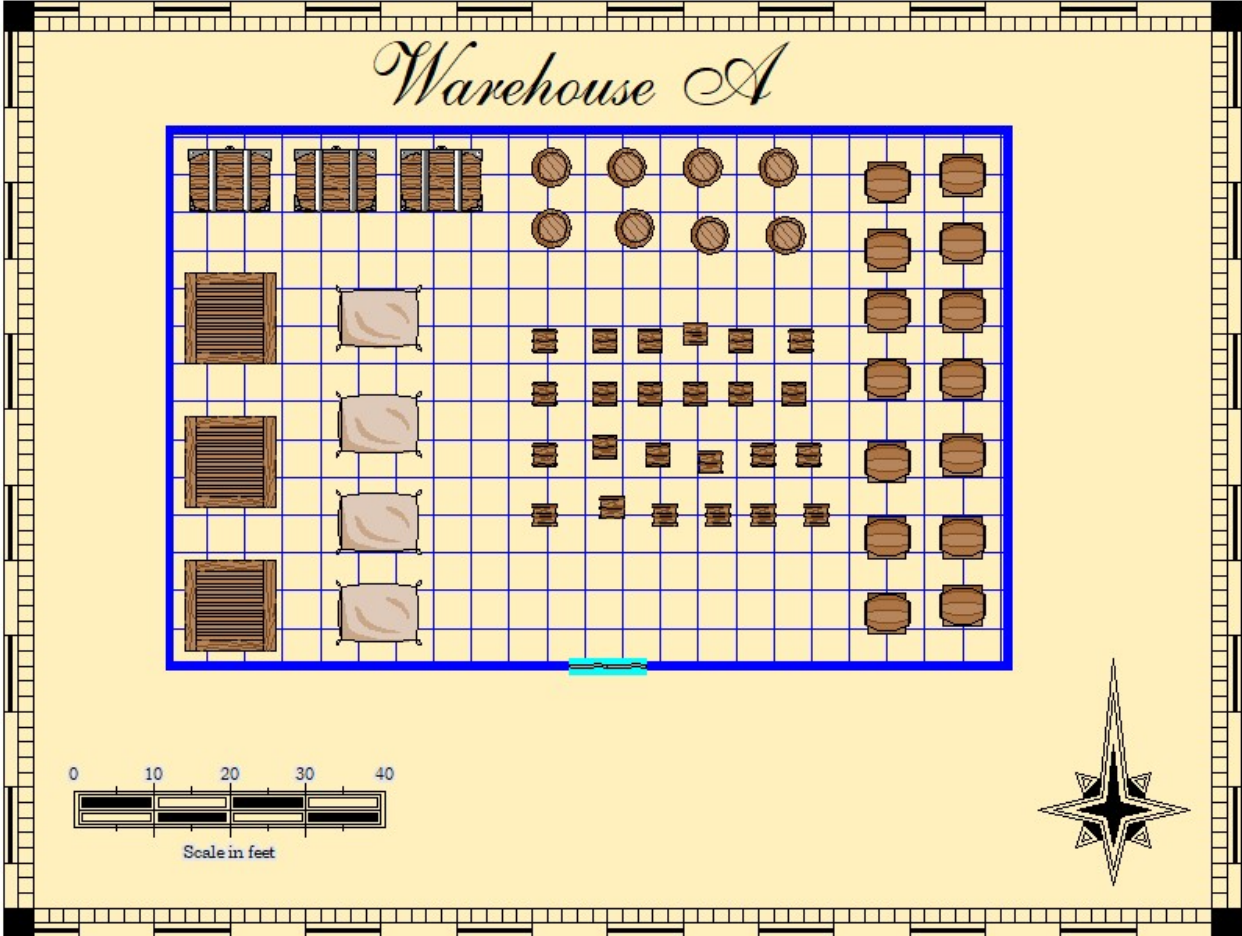

Fairytaledesign@depositphotos.com

TABLE OF CONTENTS

<u>Shop/Locations</u>	<u>Page Number</u>
Adventurer's Guild	5
Arcana University	6
Assassin's Guild	7
Blacksmith Jacob Albard	8
Blacksmith Kraghammer	9
Bloody Knuckles Tavern	10
Blue Dragon Inn	11
Catacombs	12
Church of Remdes	13
Church of the Storm	14
Church on the Hill	15
City Guard Fortress	16
City Jail	17
City Watch Post	18
Clock Tower	19
Golden Crown Tavern	20
Gray Dwarf Tavern	21
Gray Gargoyle Inn	22
Library	23
Madam Kate's Ladies	24
Menagerie	25
Opium Den	26
Potter's Field	27
Royal Palace Level One	28
Royal Palace Level Two	29
Royal Dungeon	30
Sewers	31
Silver Unicorn Inn	32
Slave Trader	33
Stables	34
Standard Shop "A"	35
Standard Shop "B"	36
Warehouse "A"	37
Warehouse "B"	38
Wax Museum	39
Whispering Wyvern Inn	40
Wisdom of the Ages	41
Yuan Ti Temple (Temple of Sseth)	42
The Iron Gauntlet Tavern	43
The Gray Order	44

The Gray Gargoyle Inn

Madam Kate's Ladies

Barrowmar Royal Palace: Upper Level

The Barrowmar Sewers

Barrowmar Stables

STANDARD SHOP "A"

STANDARD SHOP "B"

A
B

The Wisdom of the Ages

The Temple of Sseth

The Iron Gauntlet Tavern