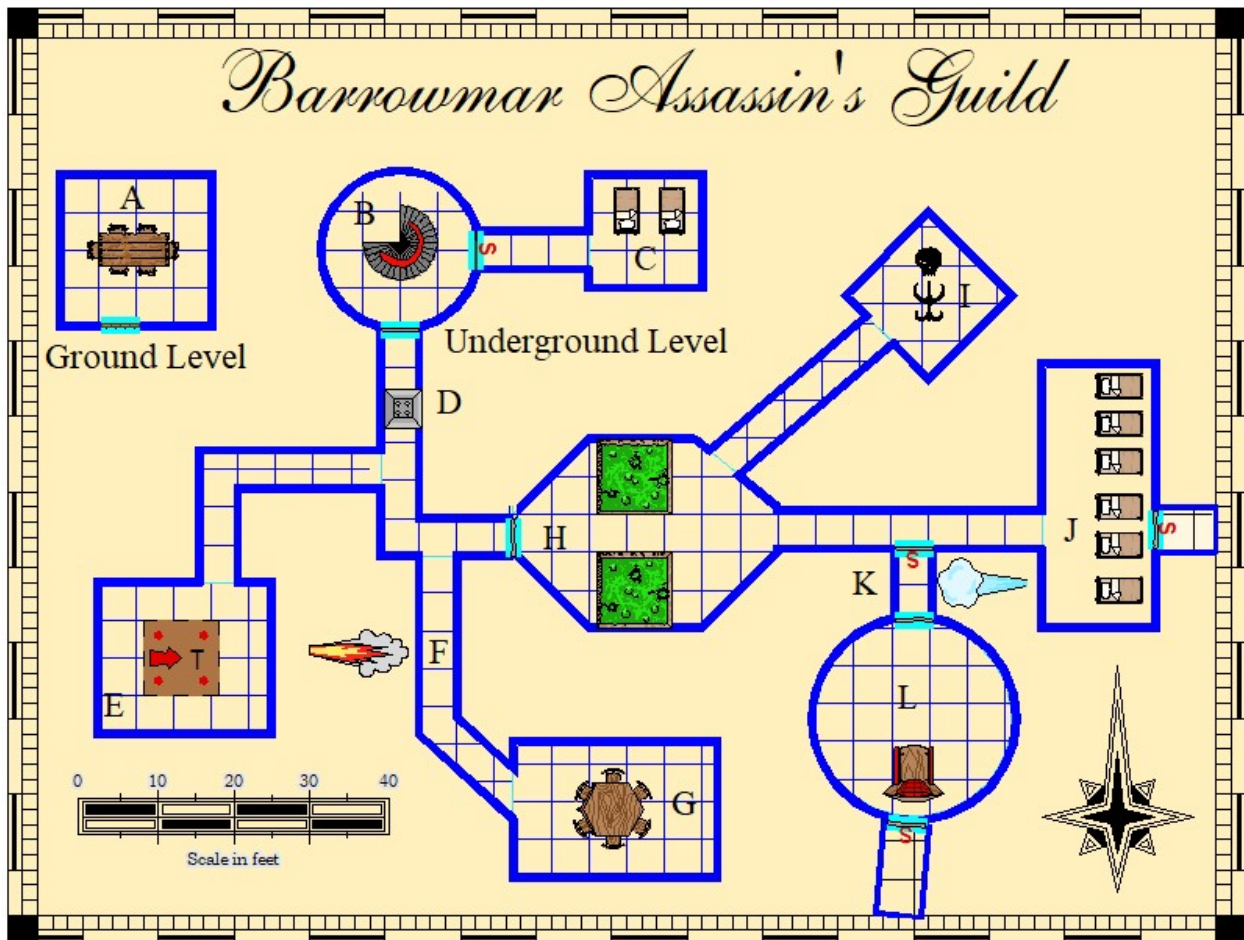

Fairytaledesign@depositphotos.com

TABLE OF CONTENTS

<u>Shop/Locations</u>	<u>Page Number</u>
Adventurer's Guild	5
Arcana University	6
Assassin's Guild	7
Blacksmith Jacob Albard	8
Blacksmith Kraghammer	9
Bloody Knuckles Tavern	10
Blue Dragon Inn	11
Catacombs	12
Church of Remdes	13
Church of the Storm	14
Church on the Hill	15
City Guard Fortress	16
City Jail	17
City Watch Post	18
Clock Tower	19
Golden Crown Tavern	20
Gray Dwarf Tavern	21
Gray Gargoyle Inn	22
Library	23
Madam Kate's Ladies	24
Menagerie	25
Opium Den	26
Potter's Field	27
Royal Palace Level One	28
Royal Palace Level Two	29
Royal Dungeon	30
Sewers	31
Silver Unicorn Inn	32
Slave Trader	33
Stables	34
Standard Shop "A"	35
Standard Shop "B"	36
Warehouse "A"	37
Warehouse "B"	38
Wax Museum	39
Whispering Wyvern Inn	40
Wisdom of the Ages	41
Yuan Ti Temple (Temple of Sseth)	42
The Iron Gauntlet Tavern	43
The Gray Order	44

The Adventurer's Guild

Barrowmar Assassin's Guild

Blacksmith Jacob Albard

0 10 20 30 40

Scale in feet

Kraghammer Blacksmith

The Barrowman Catacombs

Barrowman City Jail

The Gray Gargoyle Inn

Madam Kate's Ladies

Barrowmar Royal Palace: Upper Level

The Barrowmar Sewers

Barrowmar Stables

STANDARD SHOP "A"

STANDARD SHOP "B"

A
B