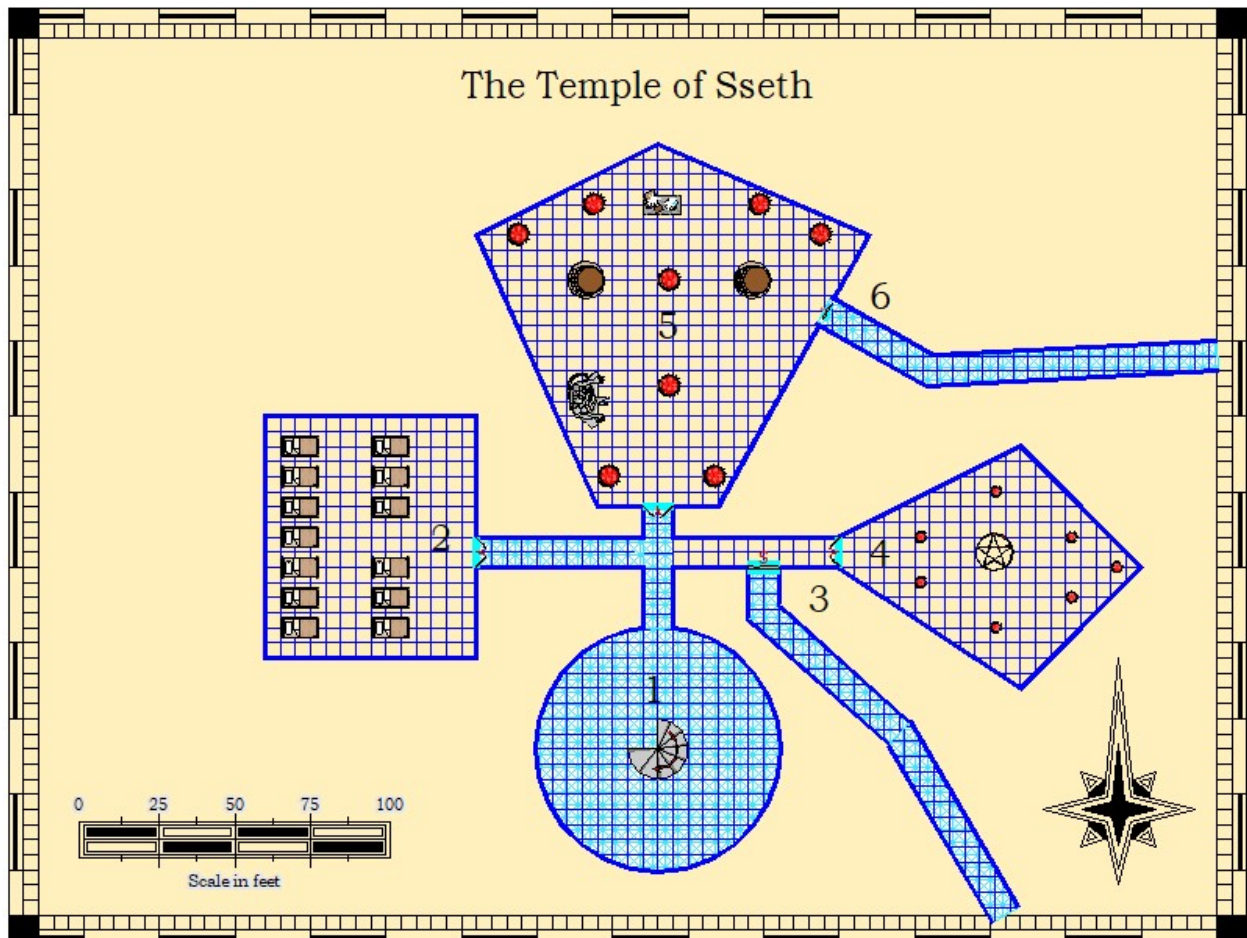

Fairytaledesign@depositphotos.com

TABLE OF CONTENTS

<u>Shop/Locations</u>	<u>Page Number</u>
Adventurer's Guild	5
Arcana University	6
Assassin's Guild	7
Blacksmith Jacob Albard	8
Blacksmith Kraghammer	9
Bloody Knuckles Tavern	10
Blue Dragon Inn	11
Catacombs	12
Church of Remdes	13
Church of the Storm	14
Church on the Hill	15
City Guard Fortress	16
City Jail	17
City Watch Post	18
Clock Tower	19
Golden Crown Tavern	20
Gray Dwarf Tavern	21
Gray Gargoyle Inn	22
Library	23
Madam Kate's Ladies	24
Menagerie	25
Opium Den	26
Potter's Field	27
Royal Palace Level One	28
Royal Palace Level Two	29
Royal Dungeon	30
Sewers	31
Silver Unicorn Inn	32
Slave Trader	33
Stables	34
Standard Shop "A"	35
Standard Shop "B"	36
Warehouse "A"	37
Warehouse "B"	38
Wax Museum	39
Whispering Wyvern Inn	40
Wisdom of the Ages	41
Yuan Ti Temple (Temple of Sseth)	42
The Iron Gauntlet Tavern	43
The Gray Order	44

The Gray Gargoyle Inn

Madam Kate's Ladies

Barrowmar Royal Palace: Upper Level

The Barrowmar Sewers

Barrowmar Stables

STANDARD SHOP "A"

STANDARD SHOP "B"

A
B

The Wisdom of the Ages

The Temple of Sseth

The Iron Gauntlet Tavern