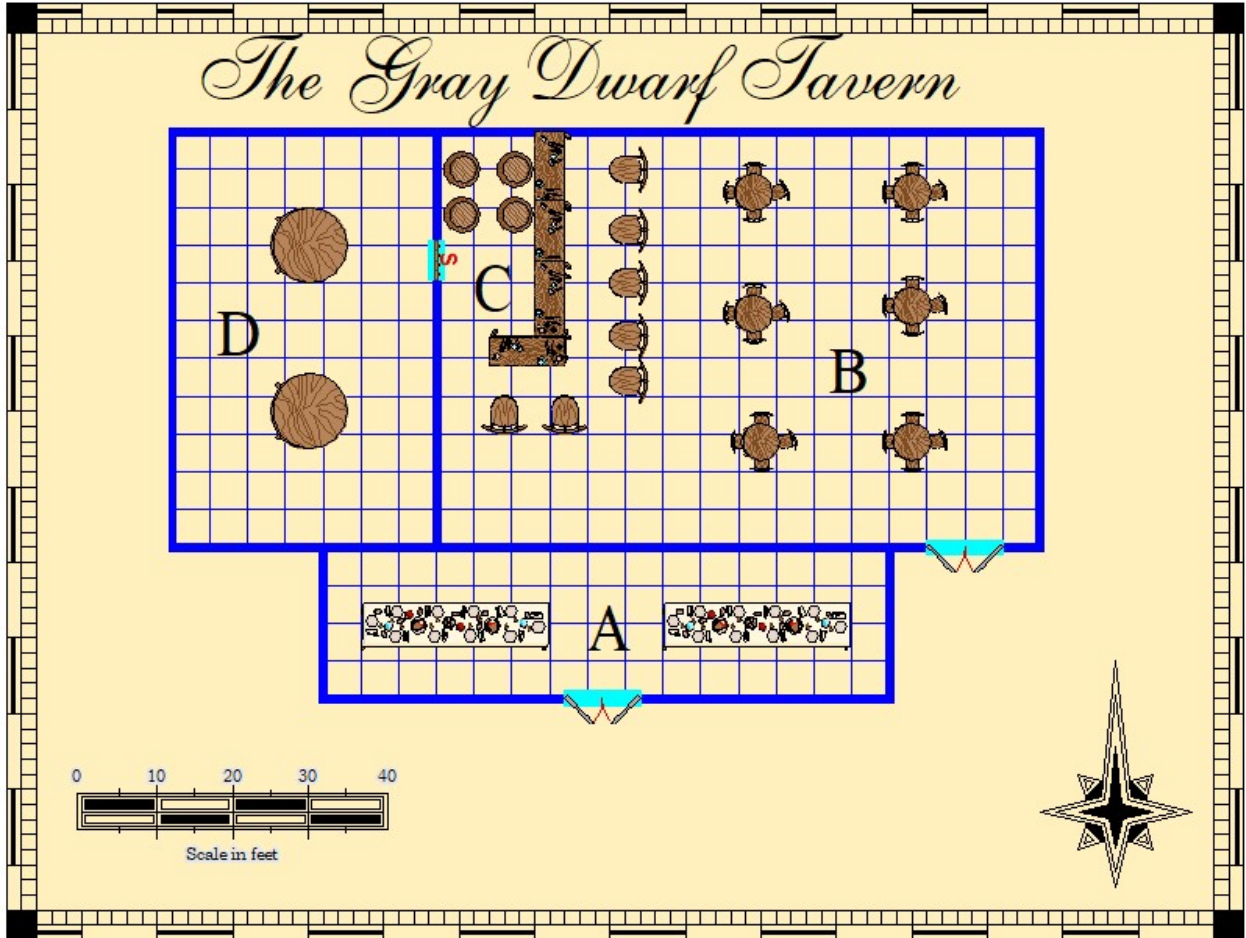

Fairytaledesign@depositphotos.com

TABLE OF CONTENTS

<u>Shop/Locations</u>	<u>Page Number</u>
Adventurer's Guild	5
Arcana University	6
Assassin's Guild	7
Blacksmith Jacob Albard	8
Blacksmith Kraghammer	9
Bloody Knuckles Tavern	10
Blue Dragon Inn	11
Catacombs	12
Church of Remdes	13
Church of the Storm	14
Church on the Hill	15
City Guard Fortress	16
City Jail	17
City Watch Post	18
Clock Tower	19
Golden Crown Tavern	20
Gray Dwarf Tavern	21
Gray Gargoyle Inn	22
Library	23
Madam Kate's Ladies	24
Menagerie	25
Opium Den	26
Potter's Field	27
Royal Palace Level One	28
Royal Palace Level Two	29
Royal Dungeon	30
Sewers	31
Silver Unicorn Inn	32
Slave Trader	33
Stables	34
Standard Shop "A"	35
Standard Shop "B"	36
Warehouse "A"	37
Warehouse "B"	38
Wax Museum	39
Whispering Wyvern Inn	40
Wisdom of the Ages	41
Yuan Ti Temple (Temple of Sseth)	42
The Iron Gauntlet Tavern	43
The Gray Order	44

The Adventurer's Guild

Barrowmar Assassin's Guild

Blacksmith Jacob Albard

0 10 20 30 40

Scale in feet

Kraghammer Blacksmith

The Barrowman Catacombs

Barrowman City Jail

The Gray Gargoyle Inn

Madam Kate's Ladies

Barrowmar Royal Palace: Upper Level

The Barrowmar Sewers

Barrowmar Stables

STANDARD SHOP "A"

STANDARD SHOP "B"

A
B