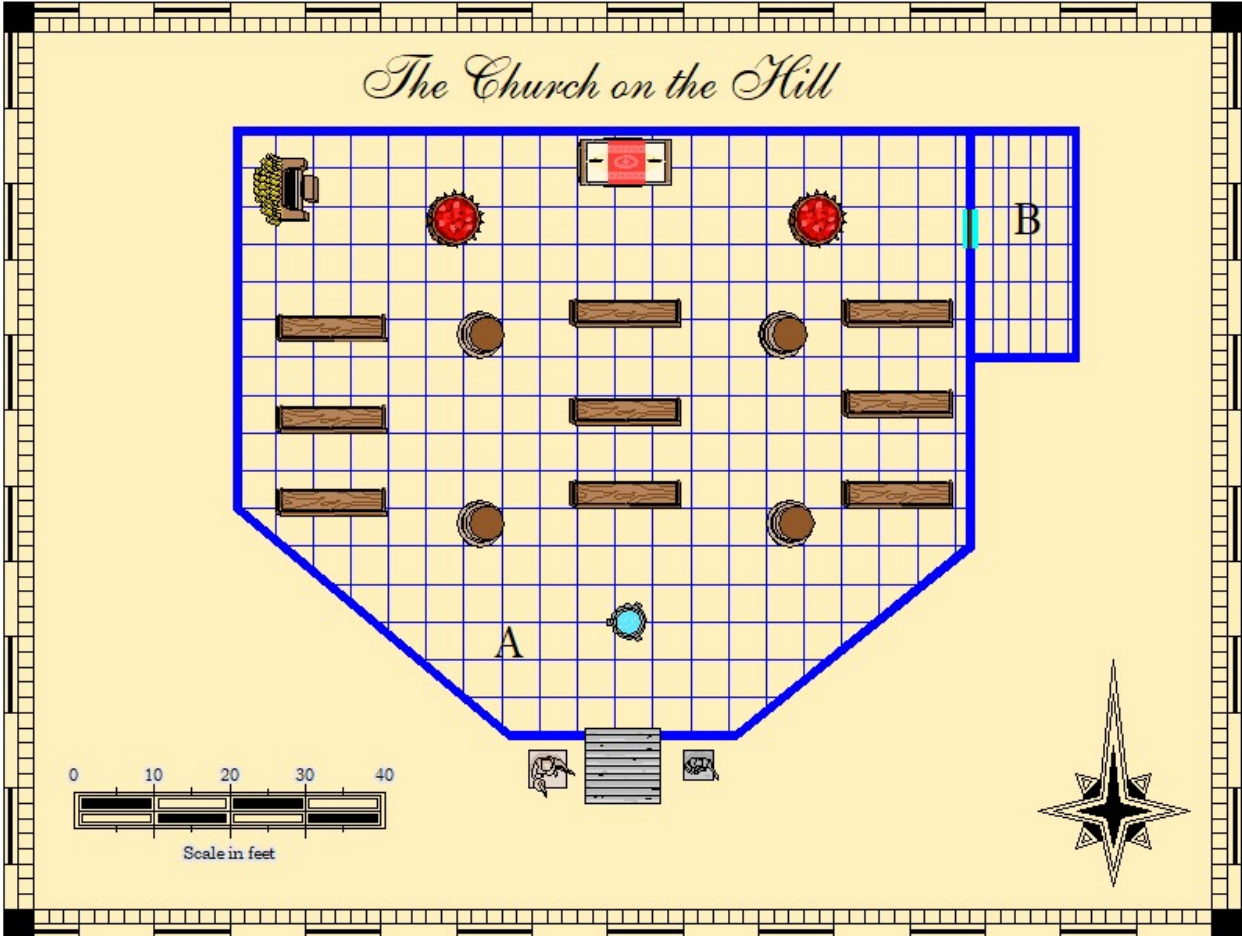

Fairytaledesign@depositphotos.com

TABLE OF CONTENTS

<u>Shop/Locations</u>	<u>Page Number</u>
Adventurer's Guild	5
Arcana University	6
Assassin's Guild	7
Blacksmith Jacob Albard	8
Blacksmith Kraghammer	9
Bloody Knuckles Tavern	10
Blue Dragon Inn	11
Catacombs	12
Church of Remdes	13
Church of the Storm	14
Church on the Hill	15
City Guard Fortress	16
City Jail	17
City Watch Post	18
Clock Tower	19
Golden Crown Tavern	20
Gray Dwarf Tavern	21
Gray Gargoyle Inn	22
Library	23
Madam Kate's Ladies	24
Menagerie	25
Opium Den	26
Potter's Field	27
Royal Palace Level One	28
Royal Palace Level Two	29
Royal Dungeon	30
Sewers	31
Silver Unicorn Inn	32
Slave Trader	33
Stables	34
Standard Shop "A"	35
Standard Shop "B"	36
Warehouse "A"	37
Warehouse "B"	38
Wax Museum	39
Whispering Wyvern Inn	40
Wisdom of the Ages	41
Yuan Ti Temple (Temple of Sseth)	42
The Iron Gauntlet Tavern	43
The Gray Order	44

The Adventurer's Guild

Barrowmar Assassin's Guild

Blacksmith Jacob Albard

0 10 20 30 40

Scale in feet

Kraghammer Blacksmith

The Barrowman Catacombs

Barrowman City Jail

The Gray Gargoyle Inn

Madam Kate's Ladies

Barrowmar Royal Palace: Upper Level

The Barrowmar Sewers

Barrowmar Stables

STANDARD SHOP "A"

STANDARD SHOP "B"

A
B