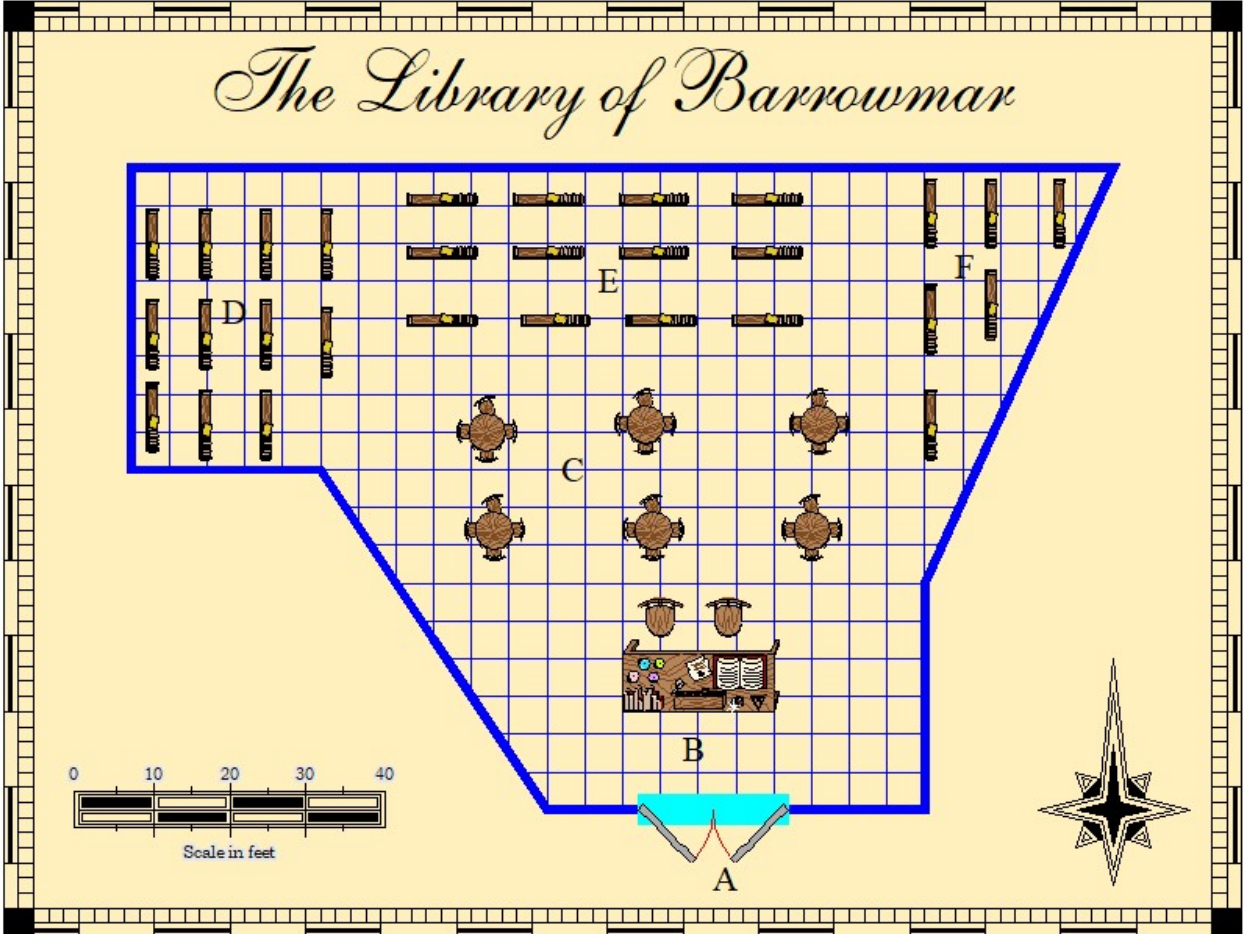

Fairytaledesign@depositphotos.com

TABLE OF CONTENTS

<u>Shop/Locations</u>	<u>Page Number</u>
Adventurer's Guild	5
Arcana University	6
Assassin's Guild	7
Blacksmith Jacob Albard	8
Blacksmith Kraghammer	9
Bloody Knuckles Tavern	10
Blue Dragon Inn	11
Catacombs	12
Church of Remdes	13
Church of the Storm	14
Church on the Hill	15
City Guard Fortress	16
City Jail	17
City Watch Post	18
Clock Tower	19
Golden Crown Tavern	20
Gray Dwarf Tavern	21
Gray Gargoyle Inn	22
Library	23
Madam Kate's Ladies	24
Menagerie	25
Opium Den	26
Potter's Field	27
Royal Palace Level One	28
Royal Palace Level Two	29
Royal Dungeon	30
Sewers	31
Silver Unicorn Inn	32
Slave Trader	33
Stables	34
Standard Shop "A"	35
Standard Shop "B"	36
Warehouse "A"	37
Warehouse "B"	38
Wax Museum	39
Whispering Wyvern Inn	40
Wisdom of the Ages	41
Yuan Ti Temple (Temple of Sseth)	42
The Iron Gauntlet Tavern	43
The Gray Order	44

The Adventurer's Guild

Barrowmar Assassin's Guild

Blacksmith Jacob Albard

0 10 20 30 40

Scale in feet

Kraghammer Blacksmith

The Barrowman Catacombs

Barrowman City Jail

The Gray Gargoyle Inn

Madam Kate's Ladies

Barrowmar Royal Palace: Upper Level

The Barrowmar Sewers

Barrowmar Stables

STANDARD SHOP "A"

STANDARD SHOP "B"

A
B

The Wisdom of the Ages

The Temple of Sseth

The Iron Gauntlet Tavern