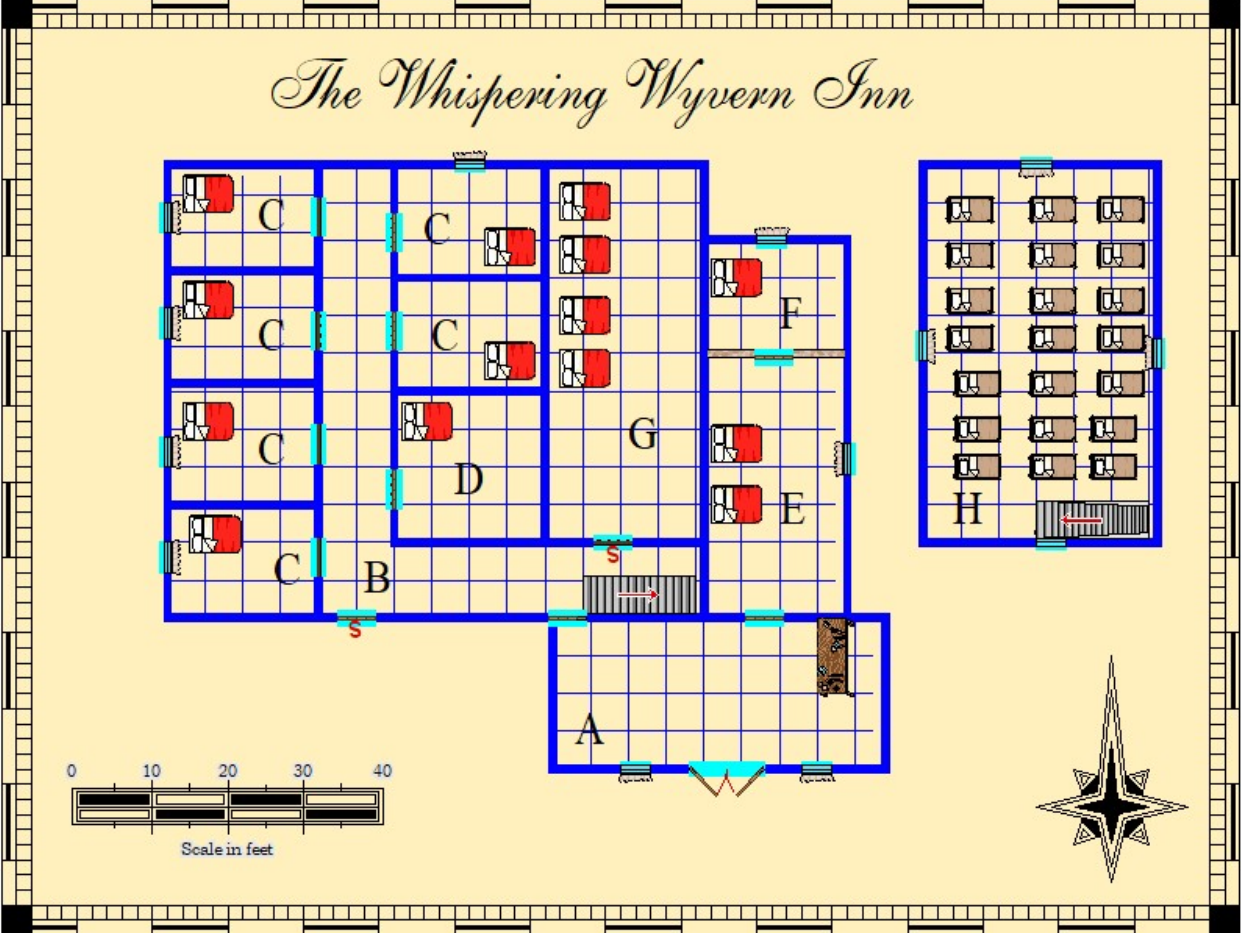

Fairytaledesign@depositphotos.com

TABLE OF CONTENTS

<u>Shop/Locations</u>	<u>Page Number</u>
Adventurer's Guild	5
Arcana University	6
Assassin's Guild	7
Blacksmith Jacob Albard	8
Blacksmith Kraghammer	9
Bloody Knuckles Tavern	10
Blue Dragon Inn	11
Catacombs	12
Church of Remdes	13
Church of the Storm	14
Church on the Hill	15
City Guard Fortress	16
City Jail	17
City Watch Post	18
Clock Tower	19
Golden Crown Tavern	20
Gray Dwarf Tavern	21
Gray Gargoyle Inn	22
Library	23
Madam Kate's Ladies	24
Menagerie	25
Opium Den	26
Potter's Field	27
Royal Palace Level One	28
Royal Palace Level Two	29
Royal Dungeon	30
Sewers	31
Silver Unicorn Inn	32
Slave Trader	33
Stables	34
Standard Shop "A"	35
Standard Shop "B"	36
Warehouse "A"	37
Warehouse "B"	38
Wax Museum	39
Whispering Wyvern Inn	40
Wisdom of the Ages	41
Yuan Ti Temple (Temple of Sseth)	42
The Iron Gauntlet Tavern	43
The Gray Order	44

The Gray Gargoyle Inn

Madam Kate's Ladies

Barrowmar Royal Palace: Upper Level

The Barrowmar Sewers

Barrowmar Stables

STANDARD SHOP "A"

STANDARD SHOP "B"

A
B

The Wisdom of the Ages

The Temple of Sseth

The Iron Gauntlet Tavern