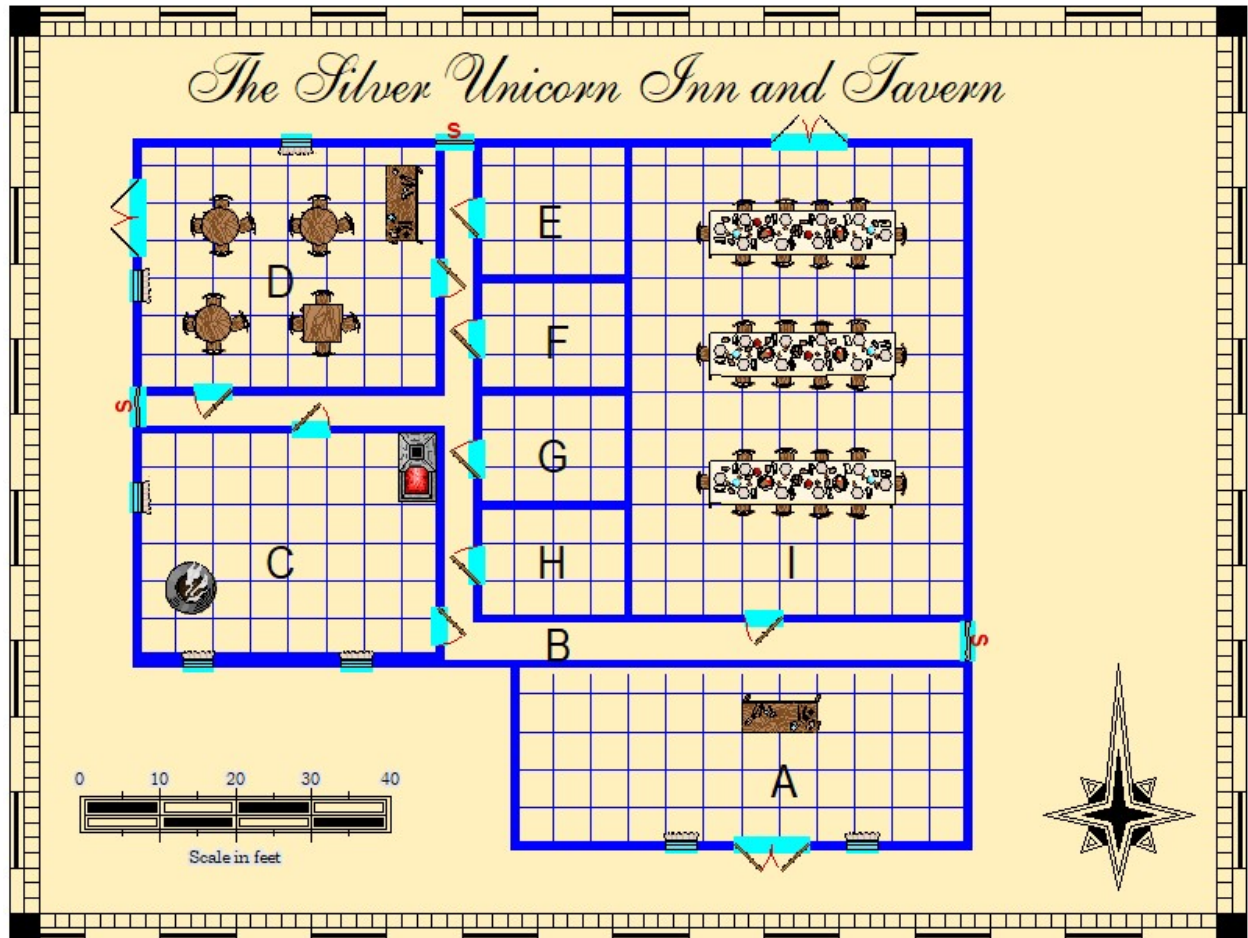

Fairytaledesign@depositphotos.com

TABLE OF CONTENTS

<u>Shop/Locations</u>	<u>Page Number</u>
Adventurer's Guild	5
Arcana University	6
Assassin's Guild	7
Blacksmith Jacob Albard	8
Blacksmith Kraghammer	9
Bloody Knuckles Tavern	10
Blue Dragon Inn	11
Catacombs	12
Church of Remdes	13
Church of the Storm	14
Church on the Hill	15
City Guard Fortress	16
City Jail	17
City Watch Post	18
Clock Tower	19
Golden Crown Tavern	20
Gray Dwarf Tavern	21
Gray Gargoyle Inn	22
Library	23
Madam Kate's Ladies	24
Menagerie	25
Opium Den	26
Potter's Field	27
Royal Palace Level One	28
Royal Palace Level Two	29
Royal Dungeon	30
Sewers	31
Silver Unicorn Inn	32
Slave Trader	33
Stables	34
Standard Shop "A"	35
Standard Shop "B"	36
Warehouse "A"	37
Warehouse "B"	38
Wax Museum	39
Whispering Wyvern Inn	40
Wisdom of the Ages	41
Yuan Ti Temple (Temple of Sseth)	42
The Iron Gauntlet Tavern	43
The Gray Order	44

The Gray Gargoyle Inn

Madam Kate's Ladies

Barrowmar Royal Palace: Upper Level

The Barrowmar Sewers

Barrowmar Stables

STANDARD SHOP "A"

STANDARD SHOP "B"

A
B