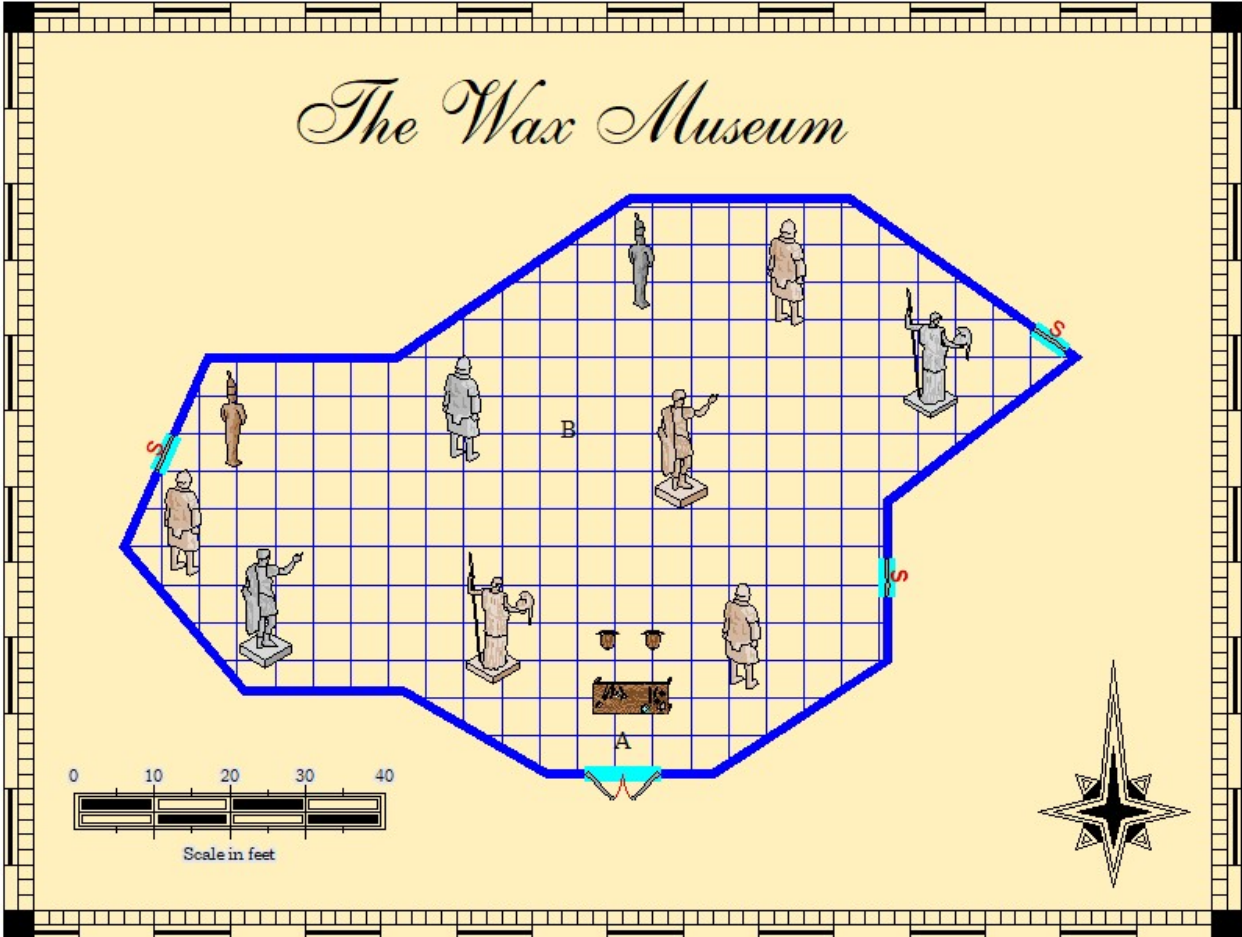

The Gray Gargoyle Inn

Madam Kate's Ladies

Barrowmar Royal Palace: Upper Level

The Barrowmar Sewers

Barrowmar Stables

STANDARD SHOP "A"

STANDARD SHOP "B"

A
B

The Wisdom of the Ages

The Temple of Sseth

The Iron Gauntlet Tavern