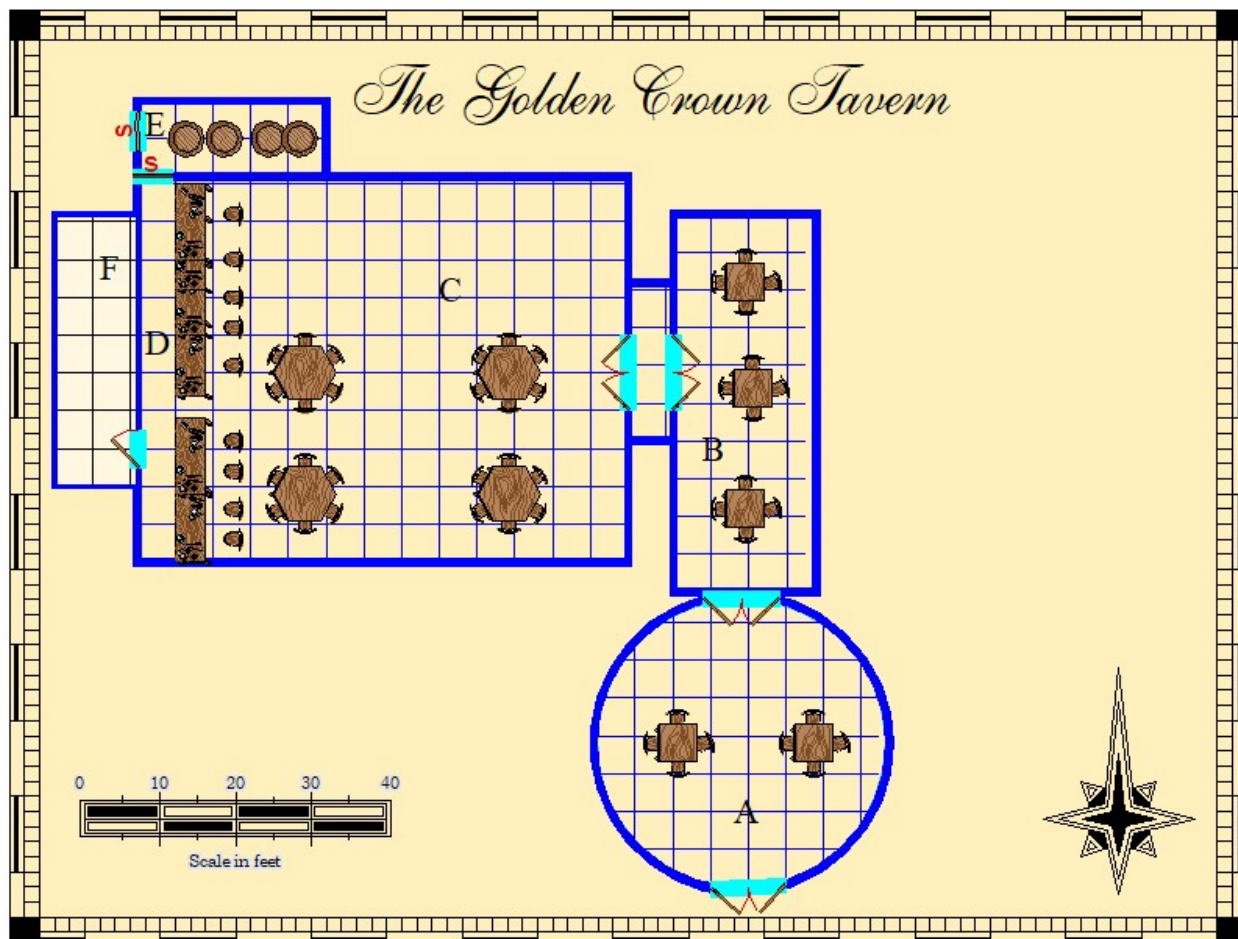

Fairytaledesign@depositphotos.com

TABLE OF CONTENTS

<u>Shop/Locations</u>	<u>Page Number</u>
Adventurer's Guild	5
Arcana University	6
Assassin's Guild	7
Blacksmith Jacob Albard	8
Blacksmith Kraghammer	9
Bloody Knuckles Tavern	10
Blue Dragon Inn	11
Catacombs	12
Church of Remdes	13
Church of the Storm	14
Church on the Hill	15
City Guard Fortress	16
City Jail	17
City Watch Post	18
Clock Tower	19
Golden Crown Tavern	20
Gray Dwarf Tavern	21
Gray Gargoyle Inn	22
Library	23
Madam Kate's Ladies	24
Menagerie	25
Opium Den	26
Potter's Field	27
Royal Palace Level One	28
Royal Palace Level Two	29
Royal Dungeon	30
Sewers	31
Silver Unicorn Inn	32
Slave Trader	33
Stables	34
Standard Shop "A"	35
Standard Shop "B"	36
Warehouse "A"	37
Warehouse "B"	38
Wax Museum	39
Whispering Wyvern Inn	40
Wisdom of the Ages	41
Yuan Ti Temple (Temple of Sseth)	42
The Iron Gauntlet Tavern	43
The Gray Order	44

The Adventurer's Guild

Barrowmar Assassin's Guild

Blacksmith Jacob Albard

0 10 20 30 40

Scale in feet

Kraghammer Blacksmith

The Barrowman Catacombs

Barrowman City Jail

The Gray Gargoyle Inn

Madam Kate's Ladies

Barrowmar Royal Palace: Upper Level

The Barrowmar Sewers

Barrowmar Stables

STANDARD SHOP "A"

STANDARD SHOP "B"

A
B