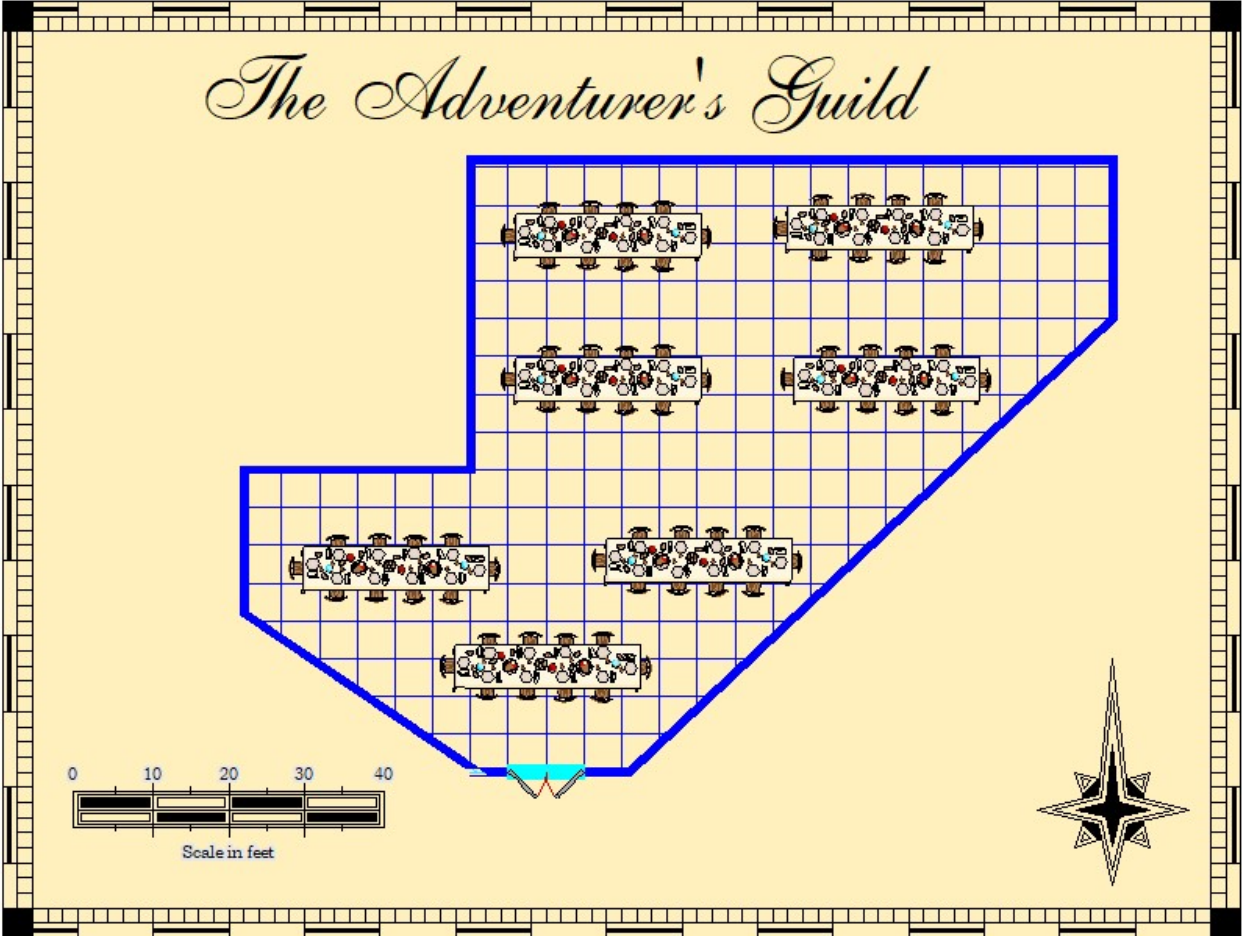

CITY OF BARROMAR
MAPS PACK

By Joseph A. Mohr

BARROWMAR maps pack

By Joseph A. Mohr

© Old School Role Playing 2018

CREDITS

All of the maps were prepared by Joseph A. Mohr with Campaign Cartographer 2

Cover Page

Fairytaledesign@depositphotos.com

TABLE OF CONTENTS

<u>Shop/Locations</u>	<u>Page Number</u>
Adventurer's Guild	5
Arcana University	6
Assassin's Guild	7
Blacksmith Jacob Albard	8
Blacksmith Kraghammer	9
Bloody Knuckles Tavern	10
Blue Dragon Inn	11
Catacombs	12
Church of Remdes	13
Church of the Storm	14
Church on the Hill	15
City Guard Fortress	16
City Jail	17
City Watch Post	18
Clock Tower	19
Golden Crown Tavern	20
Gray Dwarf Tavern	21
Gray Gargoyle Inn	22
Library	23
Madam Kate's Ladies	24
Menagerie	25
Opium Den	26
Potter's Field	27
Royal Palace Level One	28
Royal Palace Level Two	29
Royal Dungeon	30
Sewers	31
Silver Unicorn Inn	32
Slave Trader	33
Stables	34
Standard Shop "A"	35
Standard Shop "B"	36
Warehouse "A"	37
Warehouse "B"	38
Wax Museum	39
Whispering Wyvern Inn	40
Wisdom of the Ages	41
Yuan Ti Temple (Temple of Sseth)	42
The Iron Gauntlet Tavern	43
The Gray Order	44

The Adventurer's Guild

Barrowmar Assassin's Guild

Blacksmith Jacob Albard

0 10 20 30 40

Scale in feet

Kraghammer Blacksmith

The Barrowman Catacombs

Barrowman City Jail

The Wisdom of the Ages

The Temple of Sseth

The Iron Gauntlet Tavern