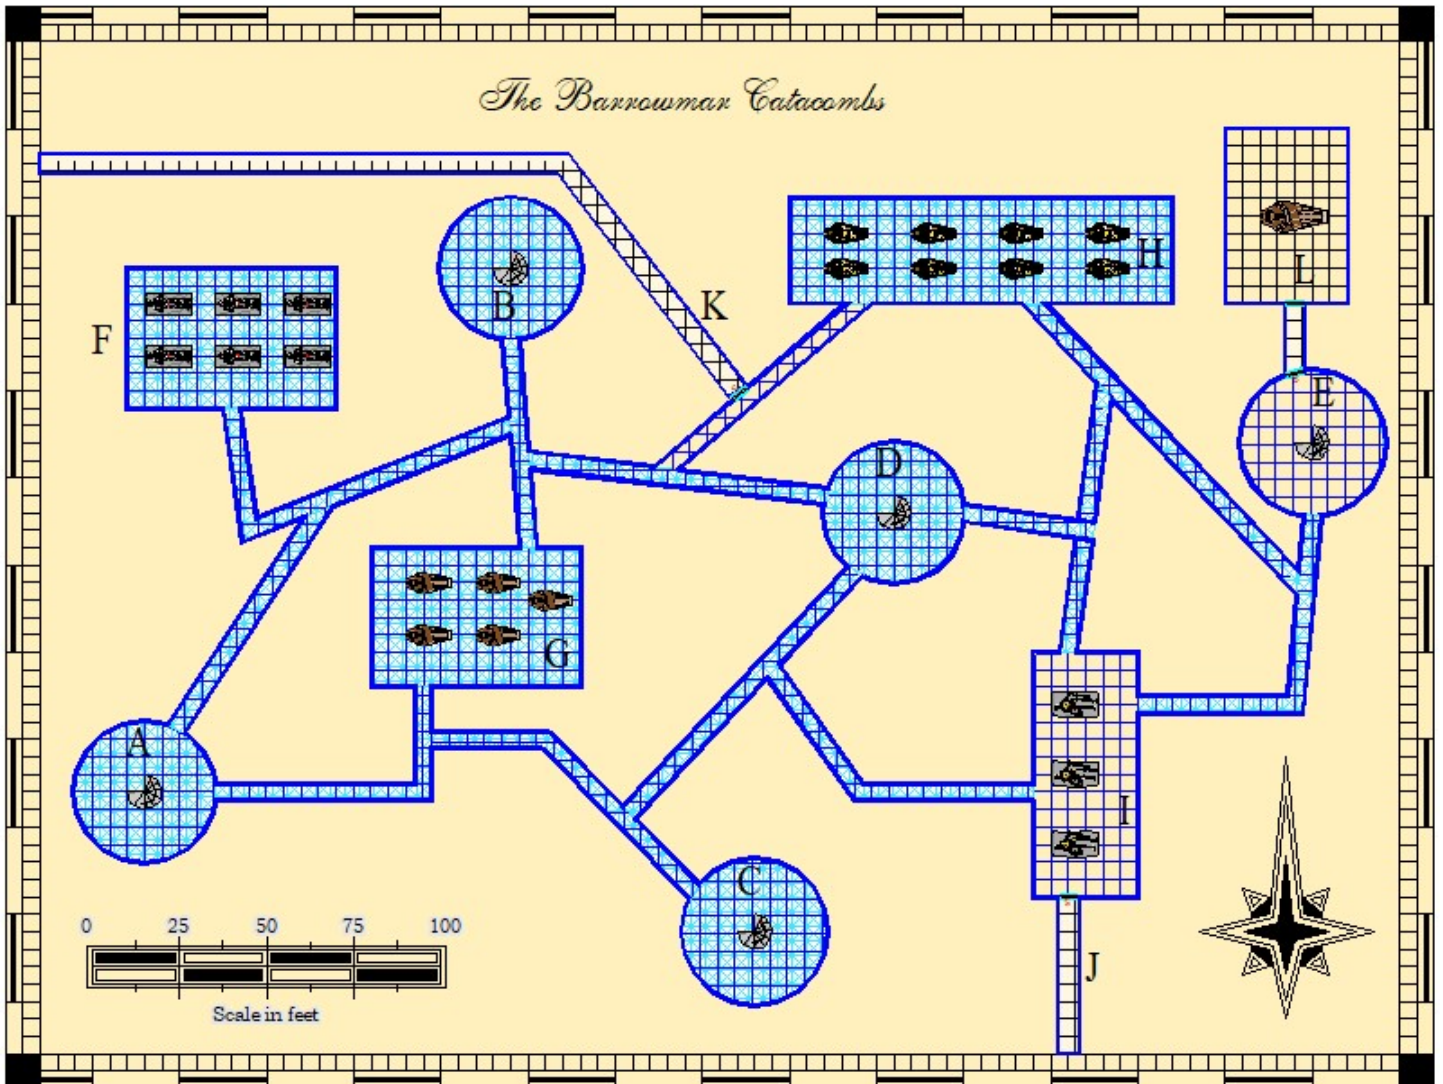

Fairytaledesign@depositphotos.com

TABLE OF CONTENTS

<u>Shop/Locations</u>	<u>Page Number</u>
Adventurer's Guild	5
Arcana University	6
Assassin's Guild	7
Blacksmith Jacob Albard	8
Blacksmith Kraghammer	9
Bloody Knuckles Tavern	10
Blue Dragon Inn	11
Catacombs	12
Church of Remdes	13
Church of the Storm	14
Church on the Hill	15
City Guard Fortress	16
City Jail	17
City Watch Post	18
Clock Tower	19
Golden Crown Tavern	20
Gray Dwarf Tavern	21
Gray Gargoyle Inn	22
Library	23
Madam Kate's Ladies	24
Menagerie	25
Opium Den	26
Potter's Field	27
Royal Palace Level One	28
Royal Palace Level Two	29
Royal Dungeon	30
Sewers	31
Silver Unicorn Inn	32
Slave Trader	33
Stables	34
Standard Shop "A"	35
Standard Shop "B"	36
Warehouse "A"	37
Warehouse "B"	38
Wax Museum	39
Whispering Wyvern Inn	40
Wisdom of the Ages	41
Yuan Ti Temple (Temple of Sseth)	42
The Iron Gauntlet Tavern	43
The Gray Order	44

The Adventurer's Guild

Barrowmar Assassin's Guild

Blacksmith Jacob Albard

0 10 20 30 40

Scale in feet

Kraghammer Blacksmith

The Barrowman Catacombs

Barrowman City Jail

The Gray Gargoyle Inn

Madam Kate's Ladies

Barrowmar Royal Palace: Upper Level

The Barrowmar Sewers

Barrowmar Stables

STANDARD SHOP "A"

STANDARD SHOP "B"

A
B