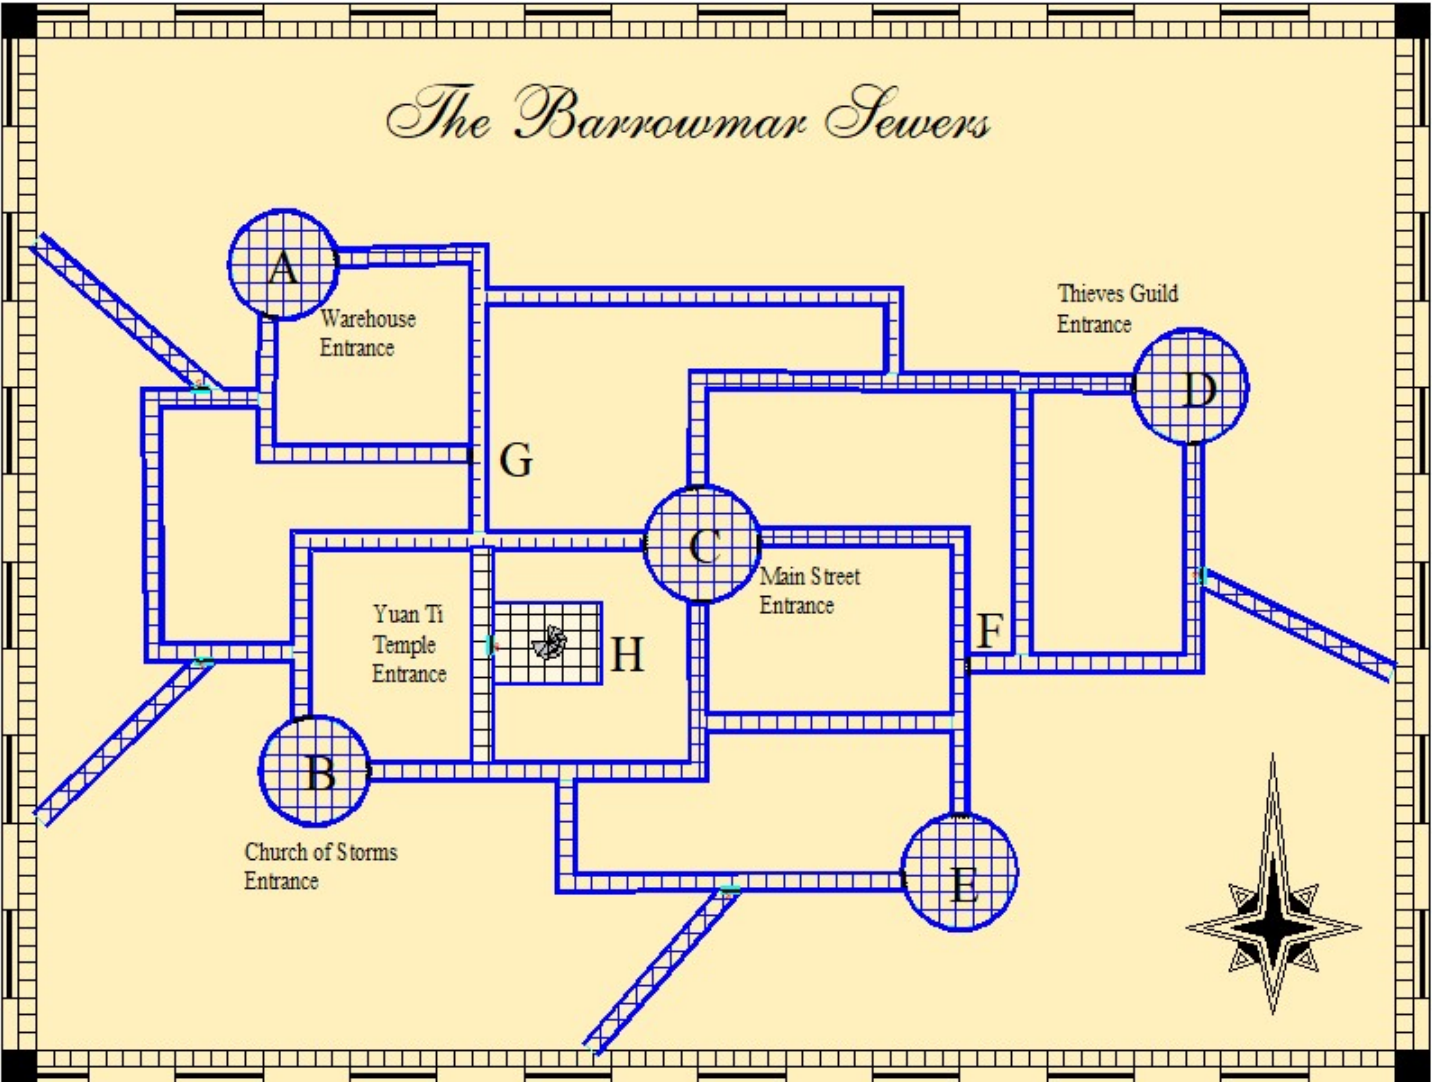

Fairytaledesign@depositphotos.com

TABLE OF CONTENTS

<u>Shop/Locations</u>	<u>Page Number</u>
Adventurer's Guild	5
Arcana University	6
Assassin's Guild	7
Blacksmith Jacob Albard	8
Blacksmith Kraghammer	9
Bloody Knuckles Tavern	10
Blue Dragon Inn	11
Catacombs	12
Church of Remdes	13
Church of the Storm	14
Church on the Hill	15
City Guard Fortress	16
City Jail	17
City Watch Post	18
Clock Tower	19
Golden Crown Tavern	20
Gray Dwarf Tavern	21
Gray Gargoyle Inn	22
Library	23
Madam Kate's Ladies	24
Menagerie	25
Opium Den	26
Potter's Field	27
Royal Palace Level One	28
Royal Palace Level Two	29
Royal Dungeon	30
Sewers	31
Silver Unicorn Inn	32
Slave Trader	33
Stables	34
Standard Shop "A"	35
Standard Shop "B"	36
Warehouse "A"	37
Warehouse "B"	38
Wax Museum	39
Whispering Wyvern Inn	40
Wisdom of the Ages	41
Yuan Ti Temple (Temple of Sseth)	42
The Iron Gauntlet Tavern	43
The Gray Order	44

The Adventurer's Guild

Barrowmar Assassin's Guild

Blacksmith Jacob Albard

0 10 20 30 40

Scale in feet

Kraghammer Blacksmith

The Barrowman Catacombs

Barrowman City Jail

The Gray Gargoyle Inn

Madam Kate's Ladies

Barrowmar Royal Palace: Upper Level

The Barrowmar Sewers

Barrowmar Stables

STANDARD SHOP "A"

STANDARD SHOP "B"

A
B

The Wisdom of the Ages

The Temple of Sseth

The Iron Gauntlet Tavern