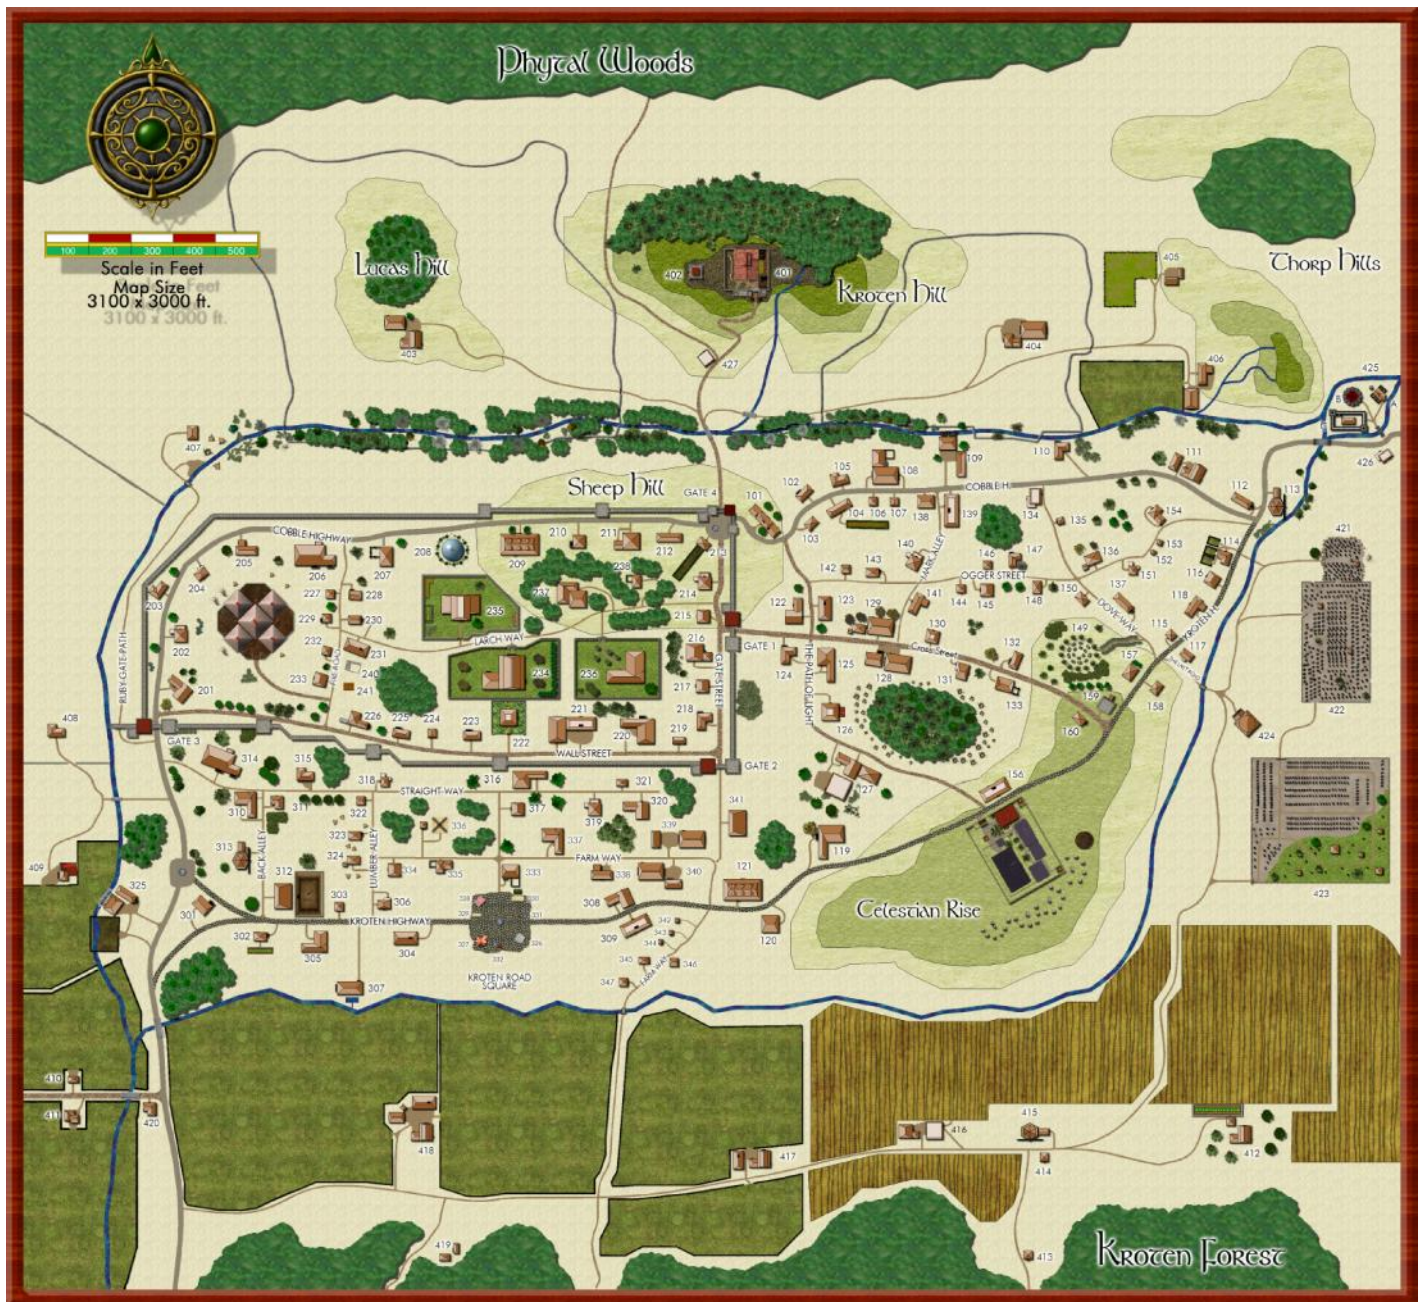

Kroten Area Maps

The Kroten Area