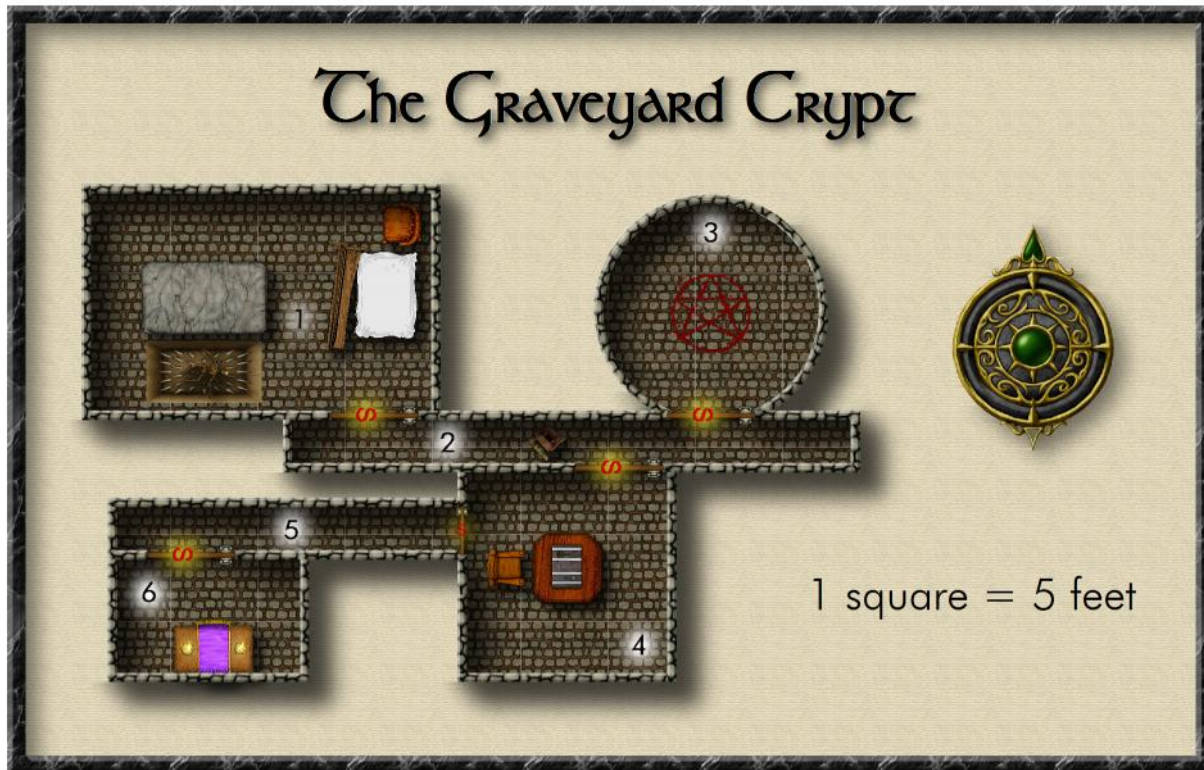

# Introduction

This map pack contains all the maps referenced in the following manuals:

L5A: The Kroten Campaign Guide

L5B: The Kroten Adventures

The maps for L5A are in the section **Kroten Area Maps**.

The maps for L5B are in the remaining sections. Each of these five section contains the maps for the adventure with the same name.

# Crypt Adventure

Graveyard Crypt