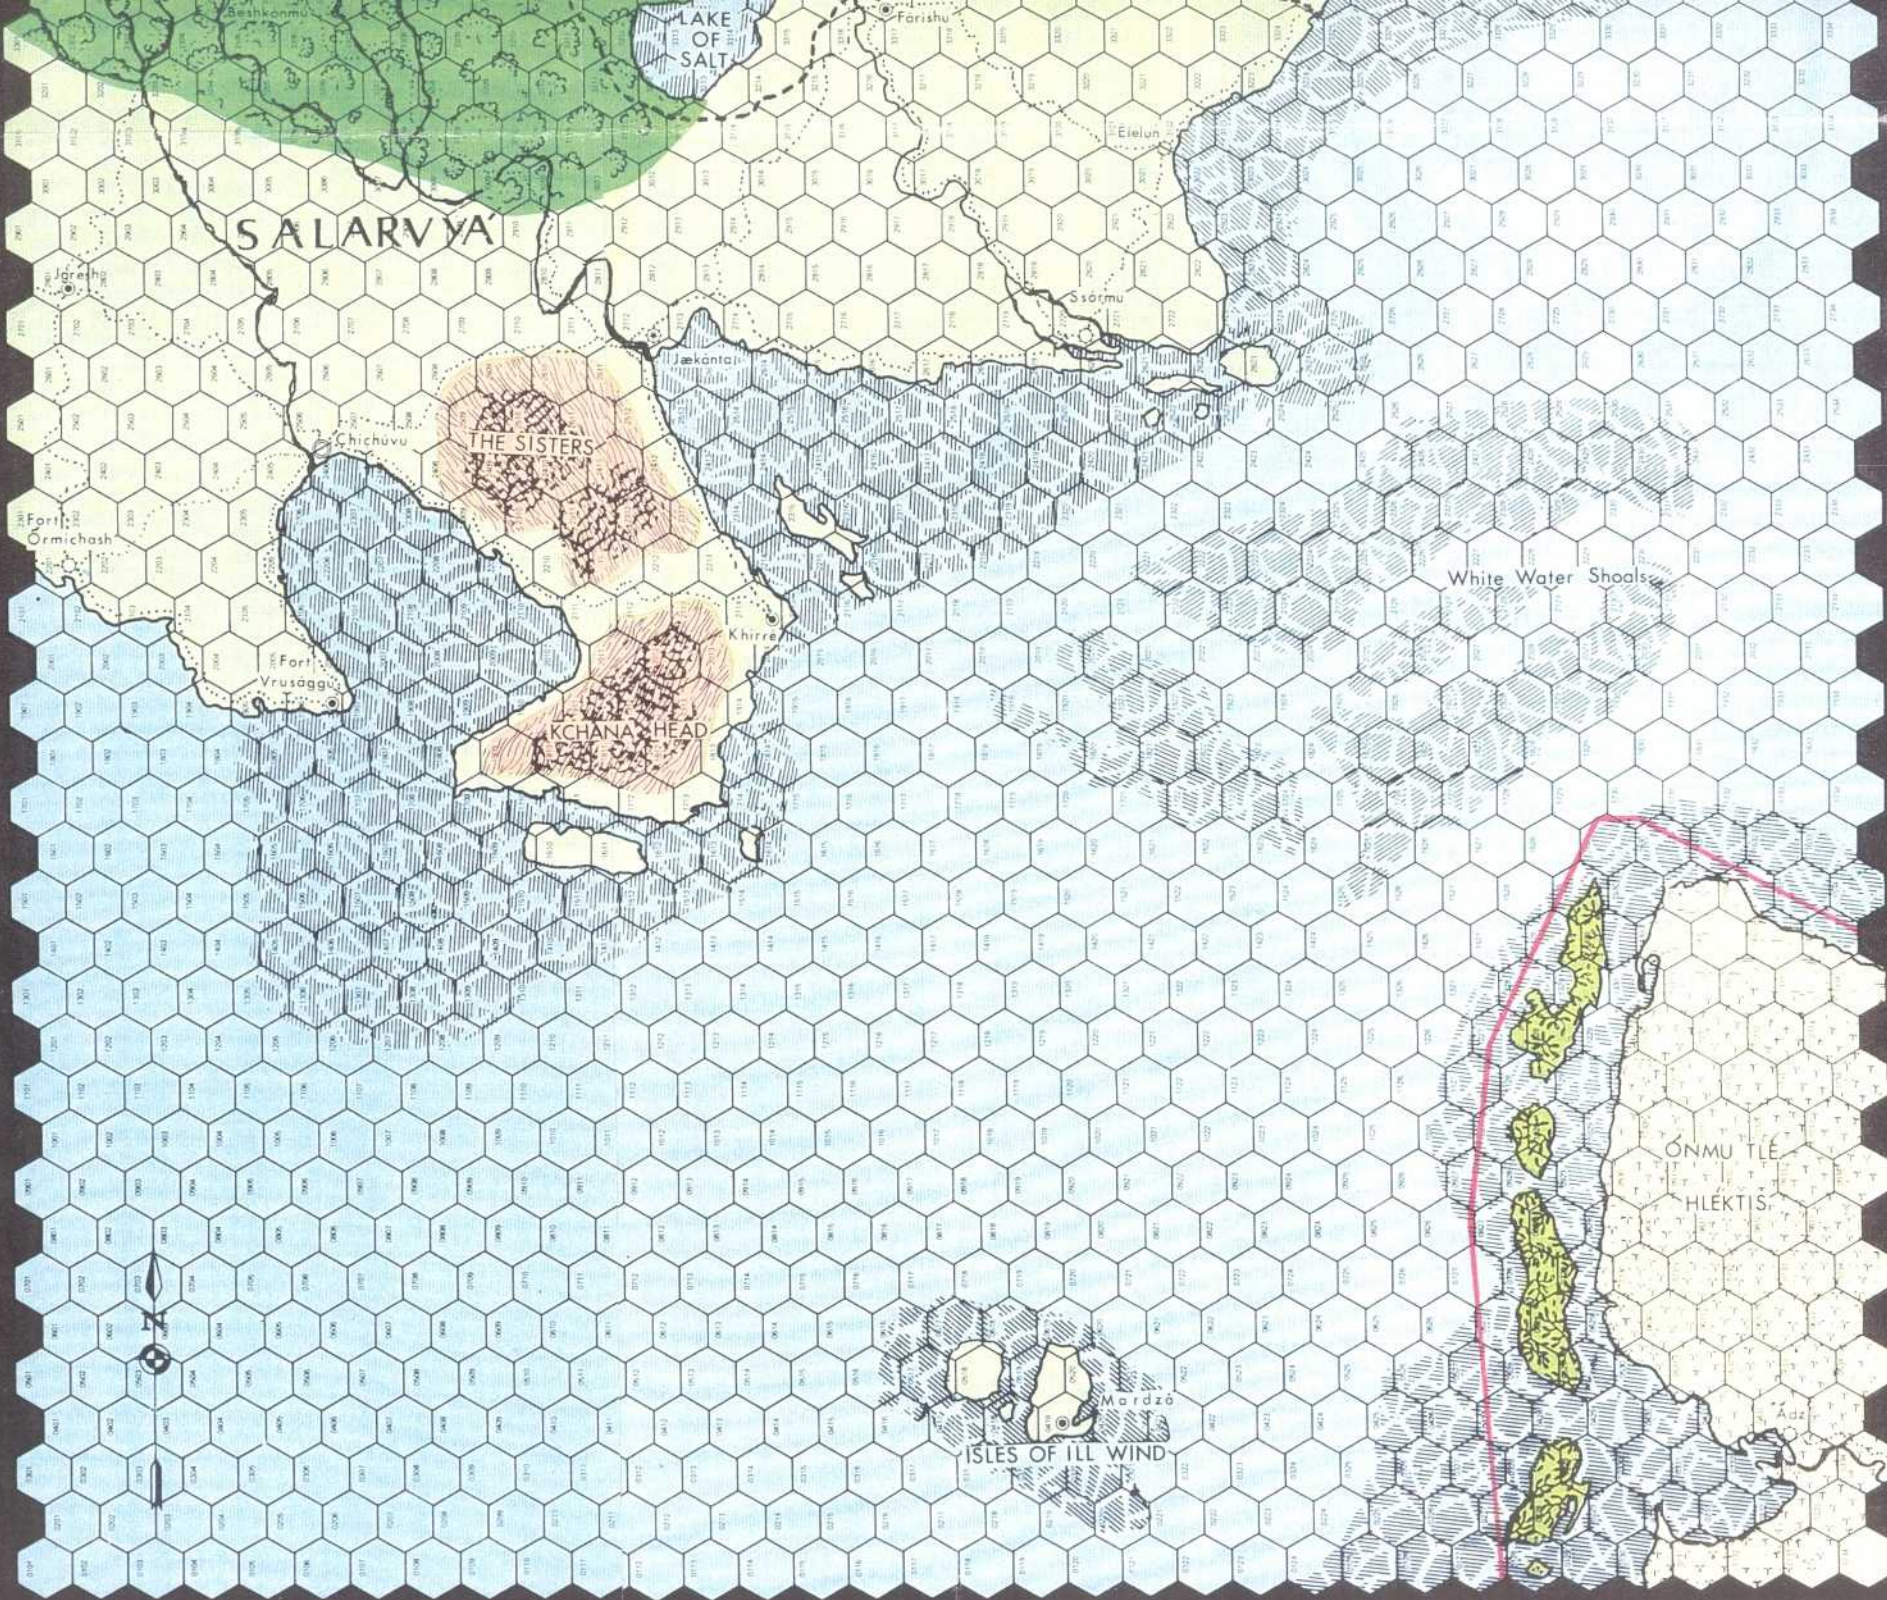

SALARV YA

LAKE OF SALT

THE SISTERS

KCHANA HEAD

White Water Shoals

ISLES OF ILL WIND

ONMU TLE
HLEKTIS

Mardzo

Adz