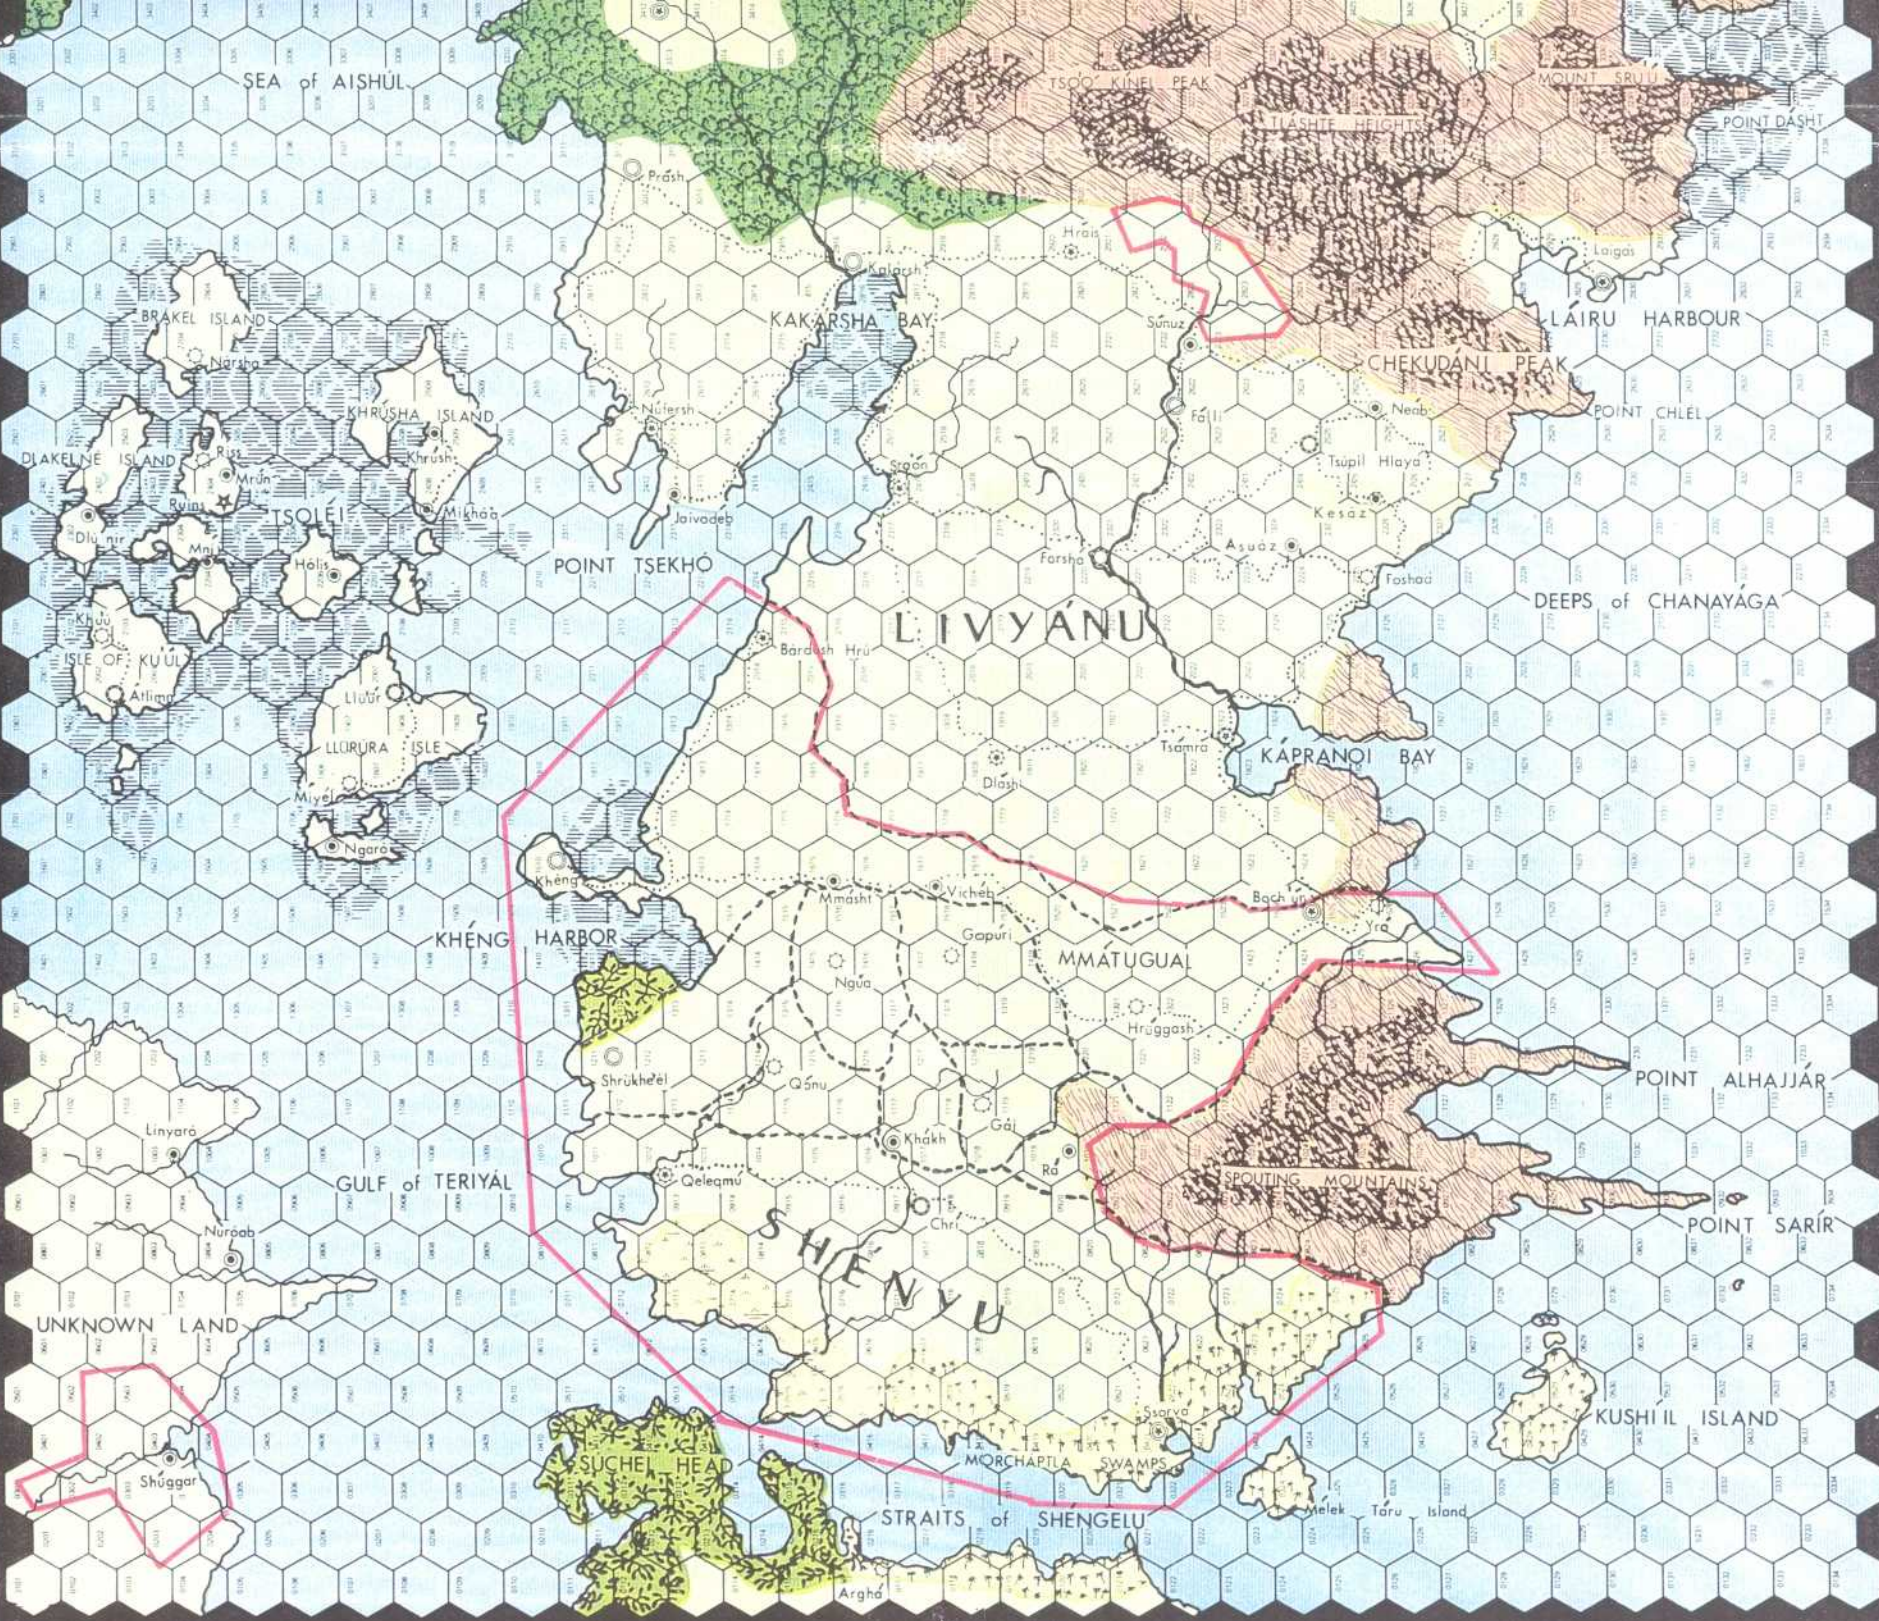

SEA of AISHUL

TSOO KINEL PEAK

MOUNT SRULL

POINT DASHT

ILASHTE HEIGHTS

BRAKEL ISLAND

KAKARSHA BAY

LAIRU HARBOUR

DIAKELNE ISLAND

KHRUSHA ISLAND

CHEKUDANI PEAK

POINT CHELEL

TSOLEI

POINT TSEKHO

LIVYANU

DEEPS of CHANAYAGA

ISLE OF KUUL

LLORURA ISLE

KAPRANOI BAY

KHENG HARBOR

MMATUGUAL

POINT ALHAJJAR

GULF of TERIYAL

SHIENYU

SPOUTING MOUNTAINS

POINT SARIR

UNKNOWN LAND

SUCHEL HEAD

KUSHI IL ISLAND

STRaits of SHENGELU

MORCHAPTLA SWAMPS

MELEK TARU ISLAND

Argha