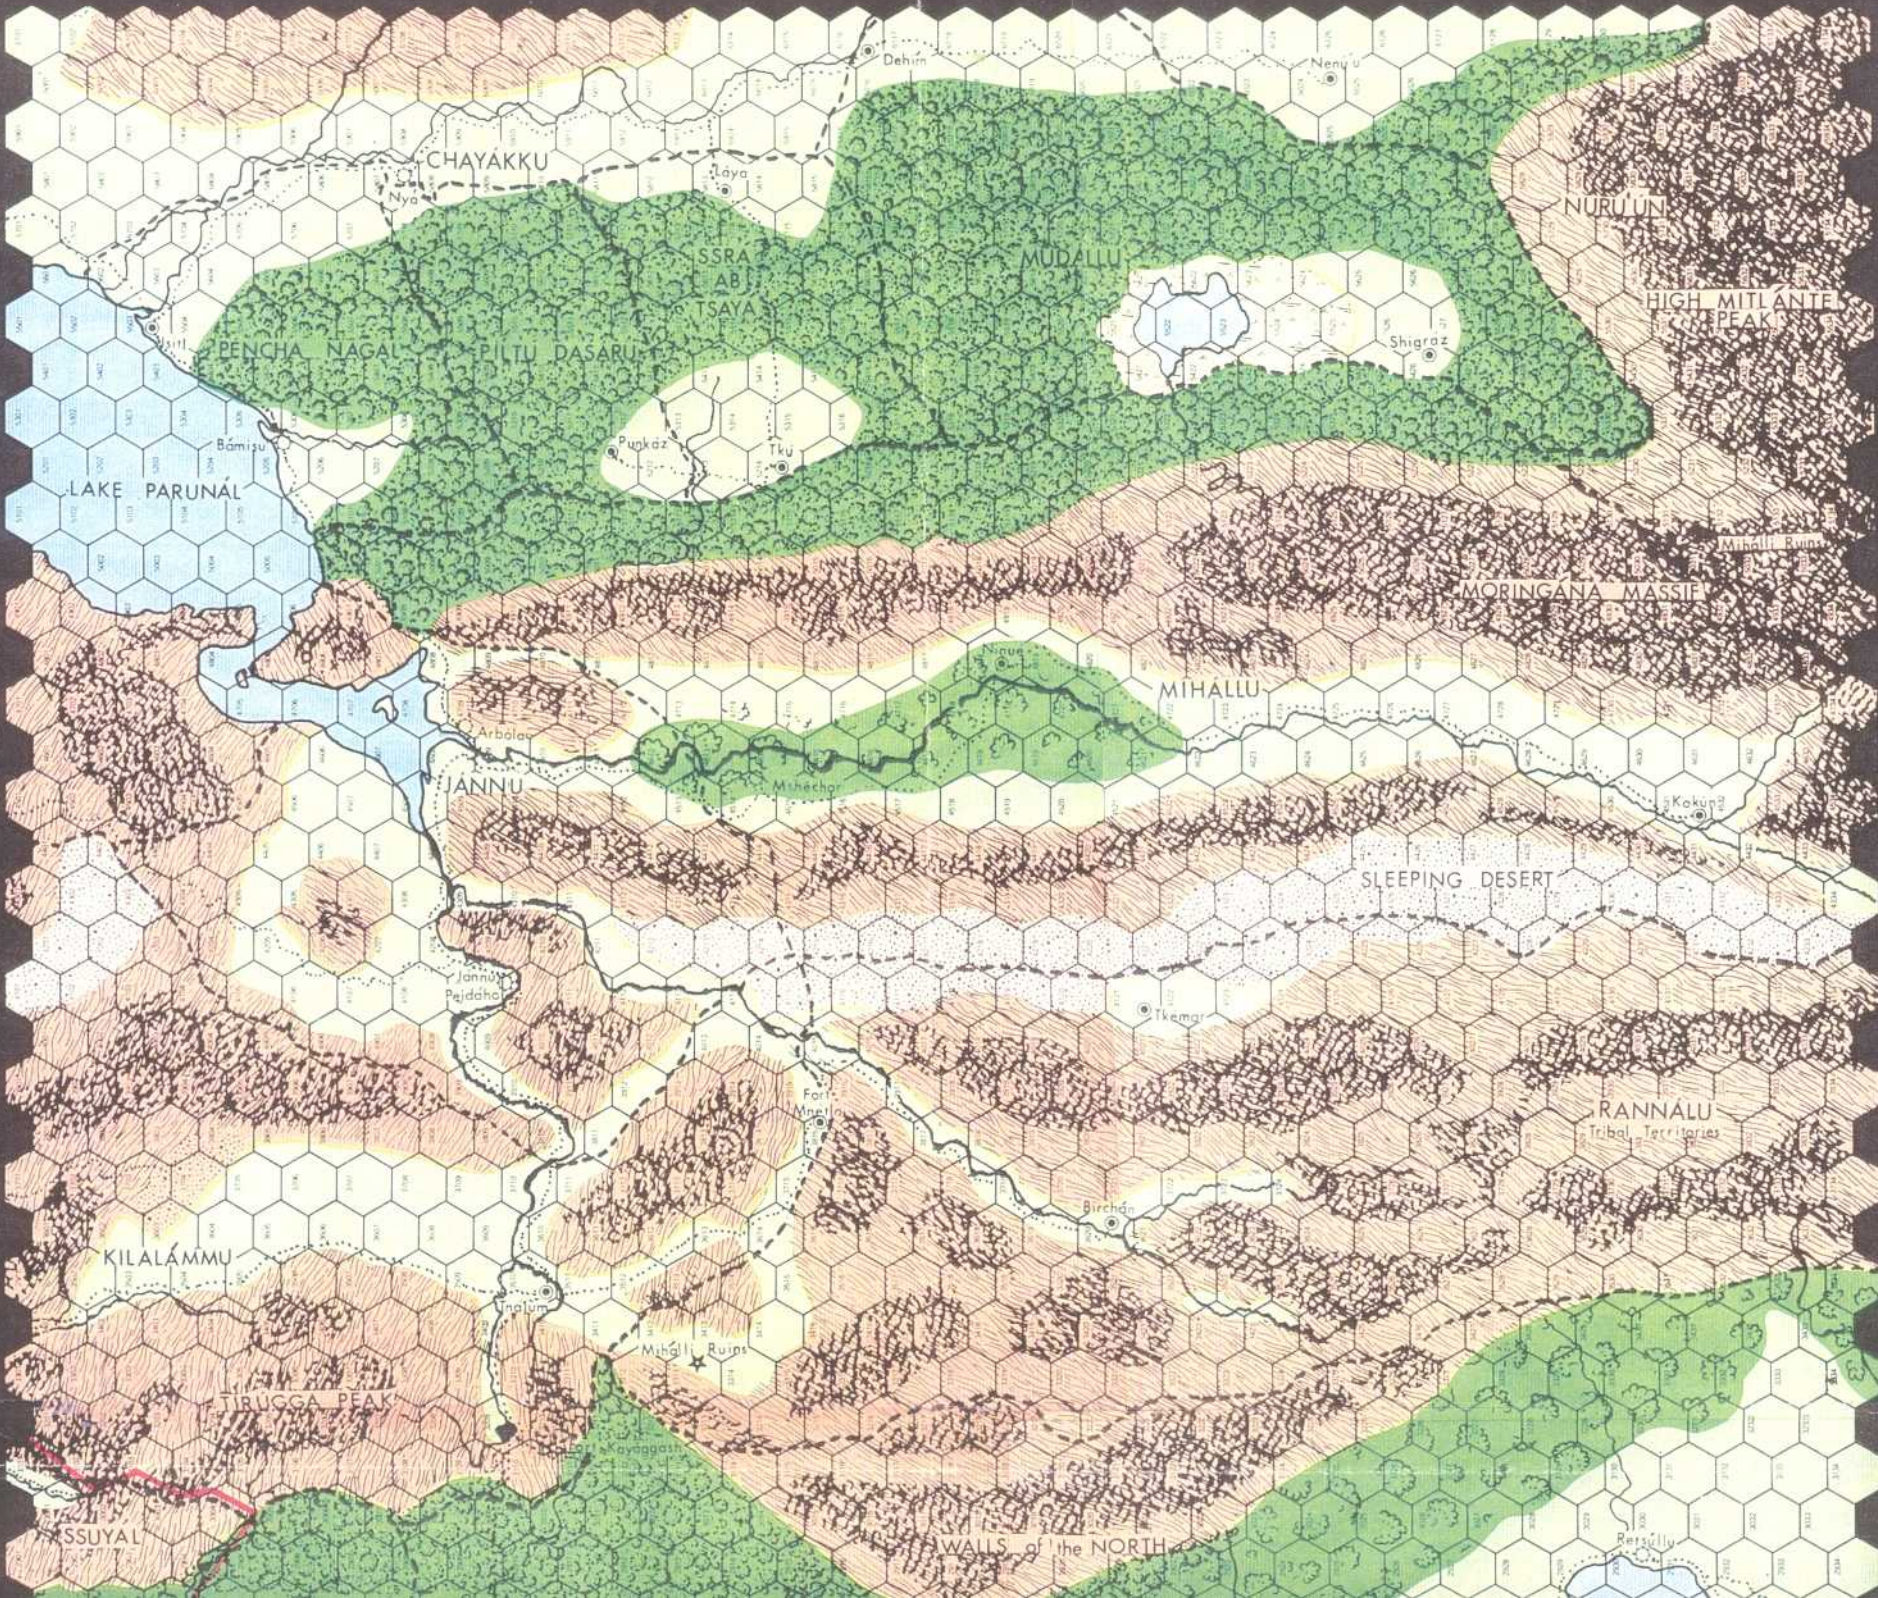

White Water Shoals

ISLES OF ILL WIND

ONMU TLE
HLEKTIS

Mardzo

Adz

CHAYAKKU

NURULUN

HIGH MITLANTE PEAK

PENCHA NAGAL

PILTU DASARU

SSRA AB TSAYA

MUDALLU

LAKE PARUNAL

MORINGANA MASSIF

MIHALLU

SLEEPING DESERT

DEEPS of CHANAYAGA

ISLE OF KUUL

LLORURA ISLE

KAPRANOI BAY

KHENG HARBOR

MMATUGUAL

POINT ALHAJJAR

GULF of TERIYAL

SHIENYU

SPOUTING MOUNTAINS

POINT SARIR

UNKNOWN LAND

SUCHEL HEAD

KUSHI IL ISLAND

STRaits of SHENGELU

MORCHAPTLA SWAMPS