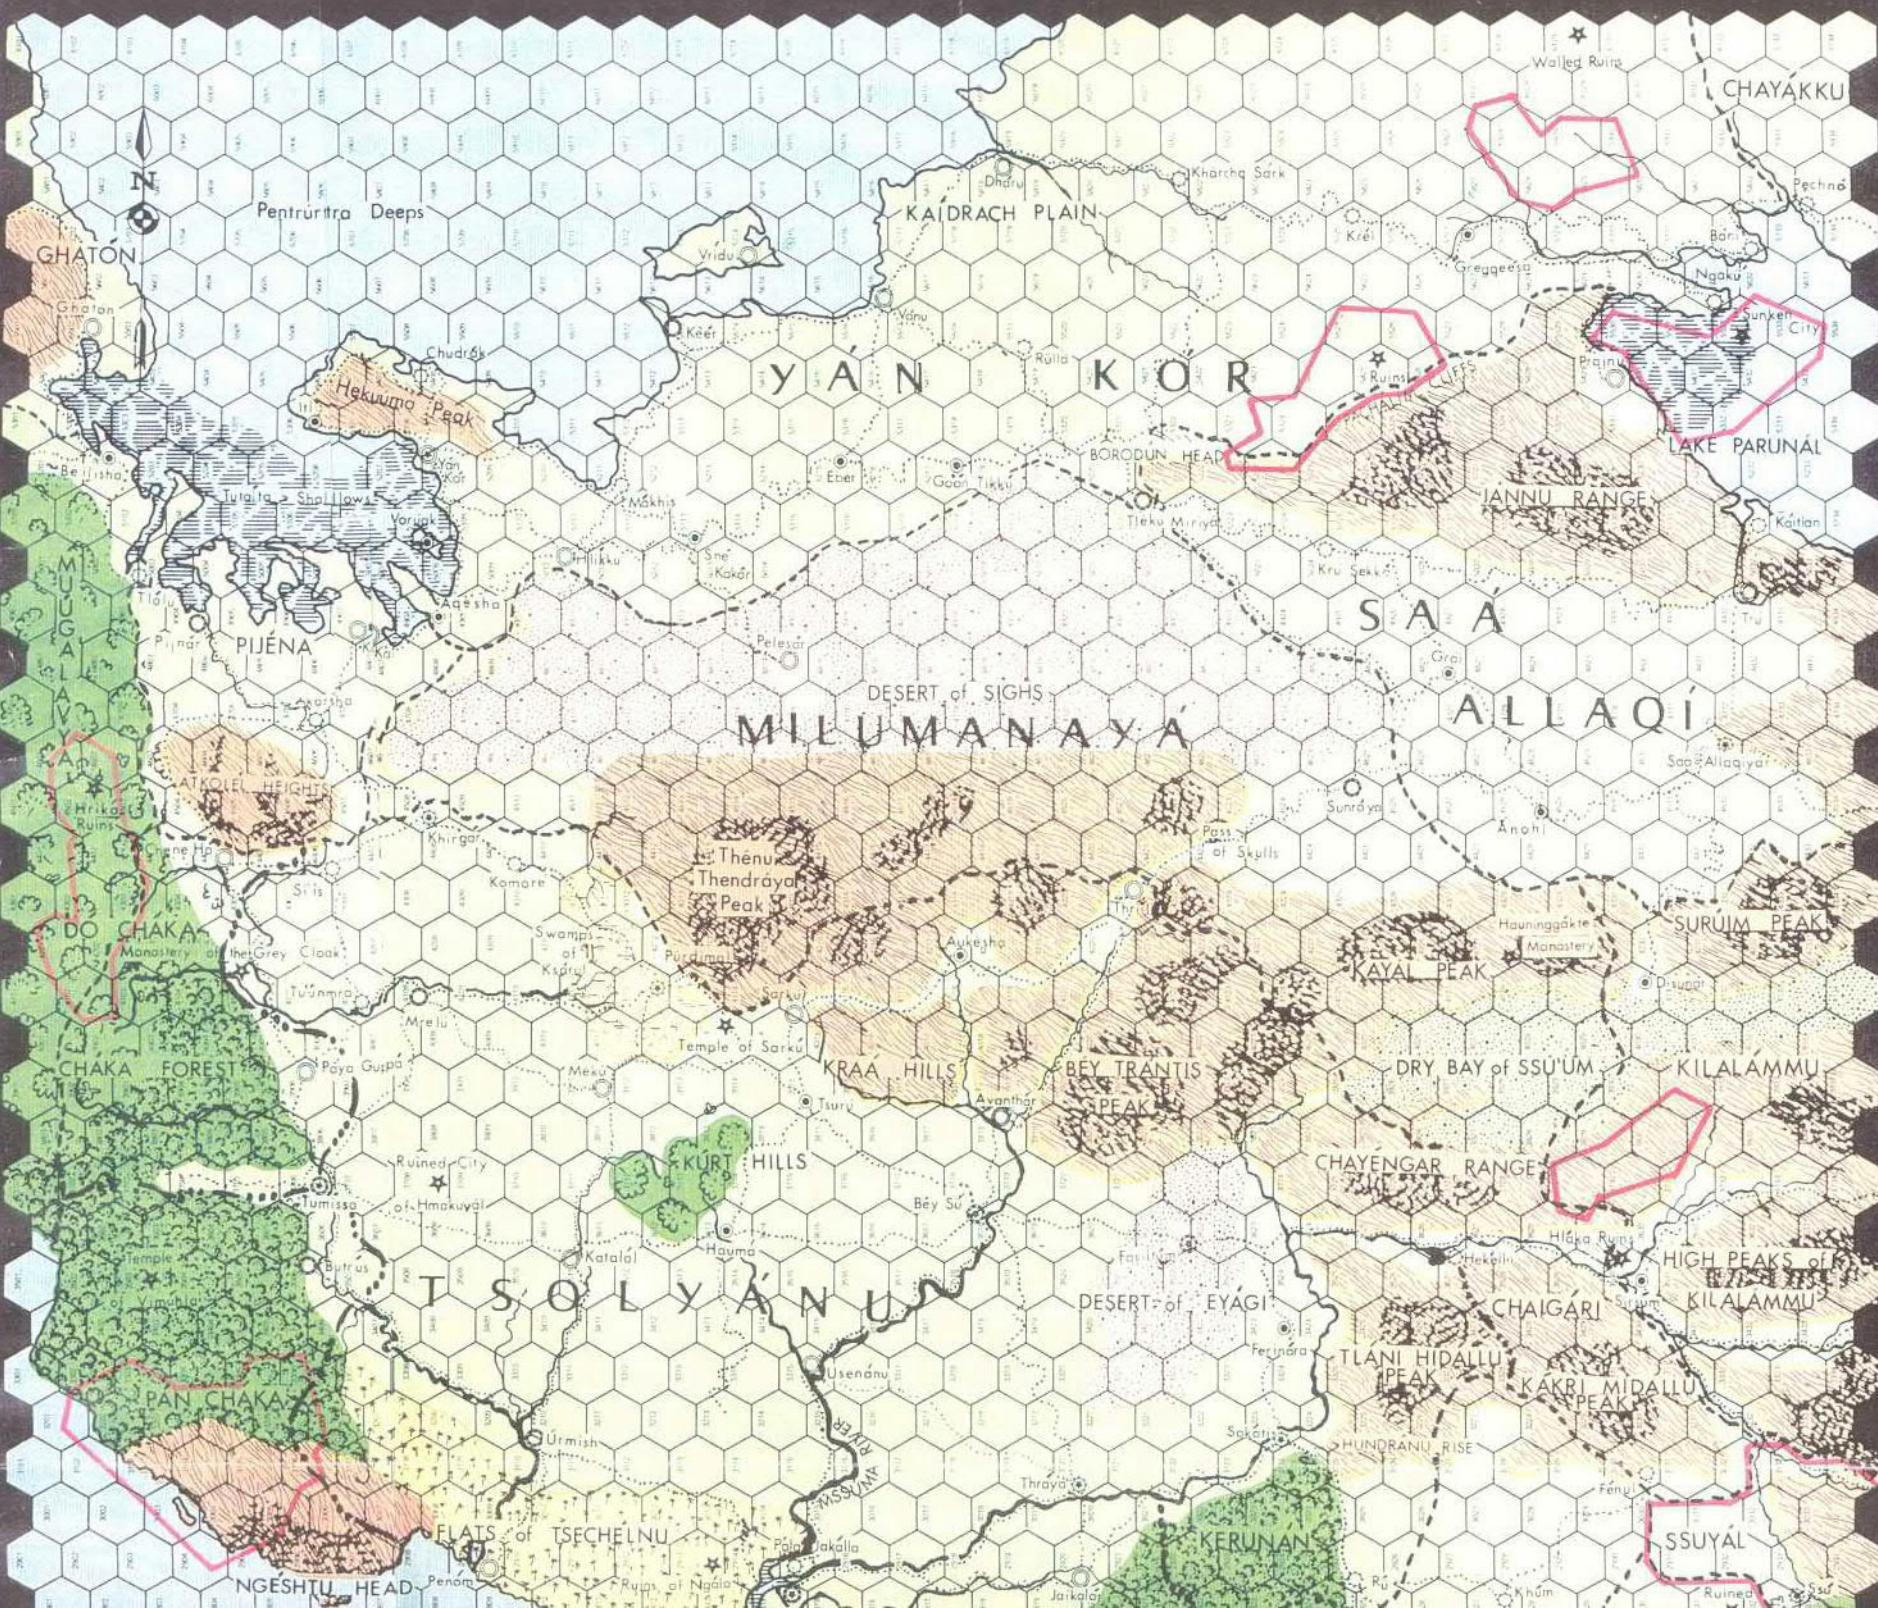

Tashkool

Mihgill Ruins

Tsaravtugu

Shretsaya

Jeggeth

Aijan

Shiggeth

Kagga

Fort Jarkkash

Pakor

Meallu

Oldun

Nesi

Pakajo

Rusu

Haflo

GHATON

Pentrurtra Deeps

KAI DRACH PLAIN

CHAYAKKU

YAN KOR

Hekuuma Peak

SA A

LAKE PARUNAL