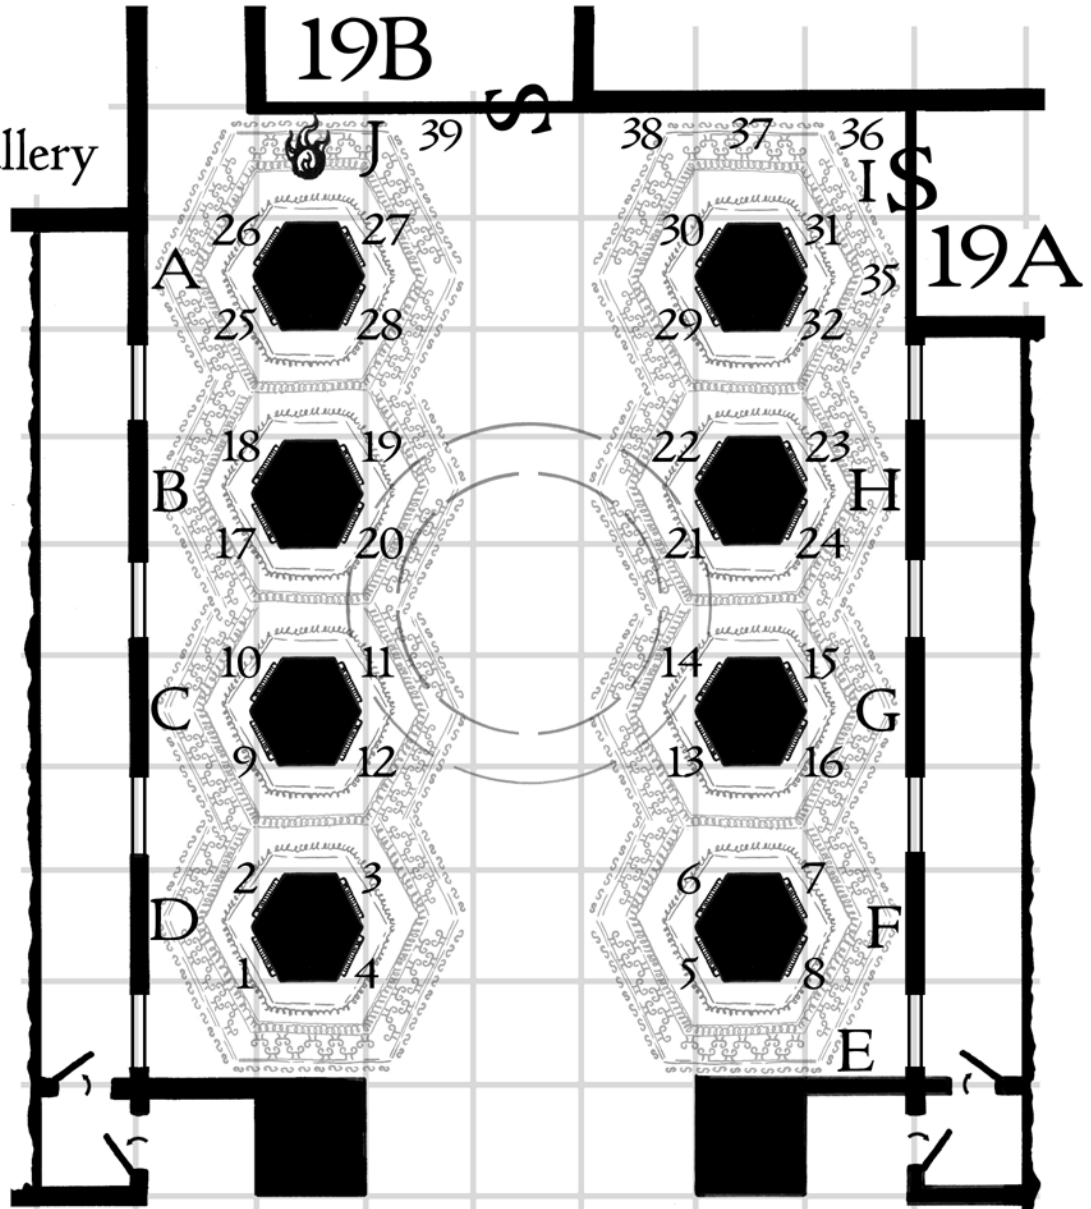

N

Elevation View

Pynyck's Art Gallery

KEY

-  Pillars
-  Stained Glass Window
-  Dome
-  Secret Door
-  Torch

1 Square equals 10 ft.

*Chris* 2/02