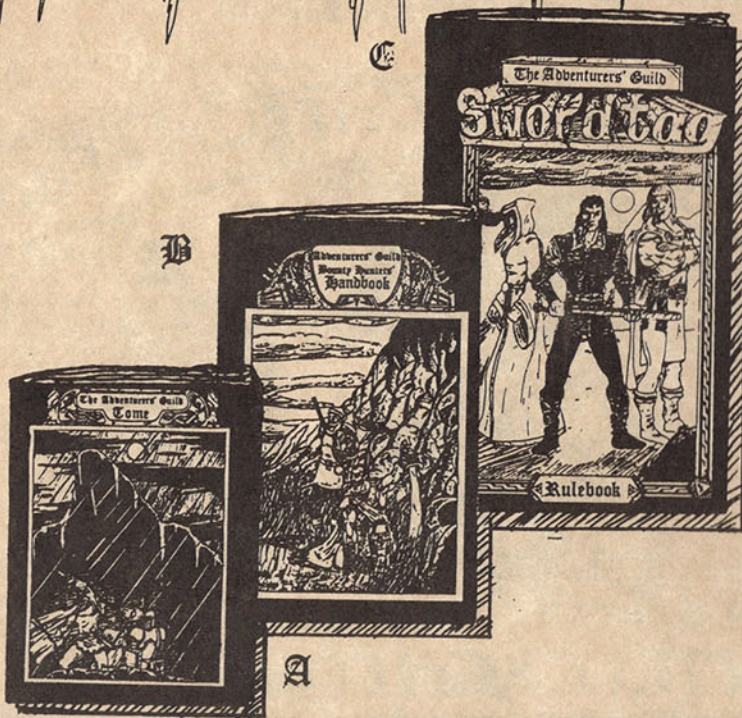

Books

A. ADVENTURERS' GUILD TOME The original from AG... A veritable treasure for the thinking GM, the Tome contains 300 NPC bust portraits brought to life by Bjornson, 1000 medieval/fantasy names for all races, 100 authoritative weapon diagrams, armor, shield and helmet pictorials. Material GM's can't do without! IC 101 $5.50

B. AG BOUNTY HUNTERS' HANDBOOK So you fancy yourself a bounty hunter? Get your gear ready and go after these archvillians, then! Godriax the Hammer, Nyach Dal Qaphon, Xenu the 42nd sk lev Mageking of the Zorian Circle. Just a few of the worst of the worst in these 48 teeming pages. Chock full of stats, personalities, maps, and adventures for the brave (or foolish!)...20 complete Archfiends in all! Now is your chance to be the hero you've always wanted to be! IC 103 $4.75

C. AG SWORDTAG RULEBOOK Find out about the new game that is causing AG Chapters to spring up all over the country and the world! Swordtag is full-scale FRP. Start a campaign of REAL adventure. The game is safe, extensively tested, and inexpensive. Everything is covered. Magic and combat. Padded weaponry. Costumes and armor. Adventures, races, and classes. Recently received a favorable review in Abyss Magazine!

SWORDTAG... No Table, No Dice... Just Action!!! IC 104 $4.50

AG Cardstock Miniatures

These mini's are gray parchment with foldable bases. Standard size. All sets are $2.00 except IC 201F, which is $5.00.

Humans and Elves-78 figures	201A
Ettins and Orion-39 figures	201B
Hill and Forest Giants-39 figures	201C
Orcs and Hobgoblins-78 figures	201D
Dwarves and Gnomes-78 figures	201E
Lower Planes Nasties-57 figures	201G
Bluislee's Baddies-40 figures	201H
Telk, Comrades, Ice Gorn-57 figures	201I
Legion of the Shadowmaster-140 fig.	201F