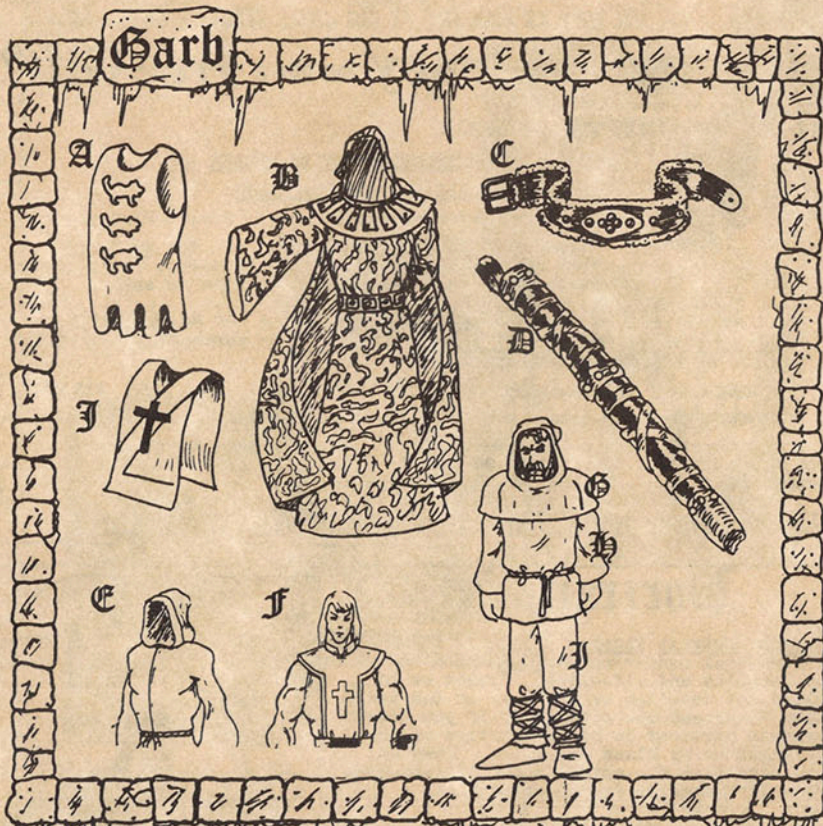

SWORDTAG GARB AND ACCESSORIES

The Adventurers' Guild is your one-stop Swordtaggers' Shoppe!

ORDERING INSTRUCTIONS FOR GARB:

Note the options open for a particular article and consult the options charts. Some special costumes and accessories have no options other than possibly size. Always indicate Sm, Med, or Lg and your height when ordering a costume.

- A. Knight's Regal Tunic IC 352 $55.00
  (in plush velvet, golden symbols)
- B. Mageking's Robe, Cape IC 361 $230.00
  (complete as shown in red and silver plush velvet)
- C. Barbarian's Girdle IC 328 $26.00
- D. Fancy Swordtag Scabbard IC 339 $31.00
  (fits most Swordtag swords, inlaid with fake gems)
- E. Mage's Robe IC 301 $44.95
  (hooded, tie-belt, phoenix feathers, sigil trim, indicate Material/Color and Size)
- F. Warriorpriest's Robes IC 303 $83.00
  (inner robe, outer tunic, belt, gold trim, indicate Material/Color for both inner and outer parts, using whichever material price is higher if there is a difference)
- G. Cowl IC 349 $15.00
  (indicate Material/Color, one size fits all)

- H. Jerkin IC 348 $24.00
  (Size and Material/Color)
- I. Breeches IC 324 $27.00
  (indicate Material/Color, Length and Waist)
- J. Wide Heraldic Tunic IC 347 $27.00
  (indicate Material/Color for base material and for bands, Symbol choice and Size)

Not Pictured

- Priest's Robe IC 302 $44.95
  (hooded, enclosed front, tie-belt, holy items, indicate Material/Color, Symbol, and Size)
- Knight's Half-Color Tabbard IC 353 $32.00
  (indicate two Material/Color choices, using whichever material price is higher if there is a difference, also Symbol and Size)
- Winged Cleric's Robe IC 357 $52.00
  (similar to Priest's Robe, except has winged wide sleeves)
- Pelicon IC 358 $32.00
  (a female-styled cape/cloak, indicate Material/Color and Size)
- Triangular Tunic IC 365 $27.00
  (comes with trim that matches symbol color, indicate Material/Color, Symbol, and Size)
- Sash IC 366 $10.00
  (for the mystical look, used as belt, indicate Material/Color)

ADVENTURERS' GUILD Garb Continued...

- Crusaders' Tunic IC 305 $20.00
  (comes with trim that matches symbol color, indicate Material/Color, Symbol, and Size)
- Warrior's Cape IC 306 $20.00
  (Material/Color and Size- optionally indicate actual length desired)
- Hooded Cloak IC 368 $40.00
  (Material/Color and length desired)
- Monk's Garment IC 311 $42.00
  (thigh length, made of cotton blend with satin sash and band, indicate Material/Color choices and Size)
- Leather Elven Boots IC 504 $25.00
  (kit, low, soft boots, sizes 7 to 9)

SYMBOL Choices (for certain costumes, see above)
Indicate choice of symbol and any basic color for the symbol.

Cross	Star	Lamp	(Add $2.00 for these)
Eastern Cross	Star Of David	Candlestick	2-color Banner
Moon, Quarter	Hammer	Hourglass	Sun
Moon, Half	Axe	Owl	Skull/Crossbones
Equal Cross	Eye	Face	Trimmed Cross
Moon w/ Star	Sword	Bear	Lion

MATERIAL/COLOR Chart (for the preceding costumes)