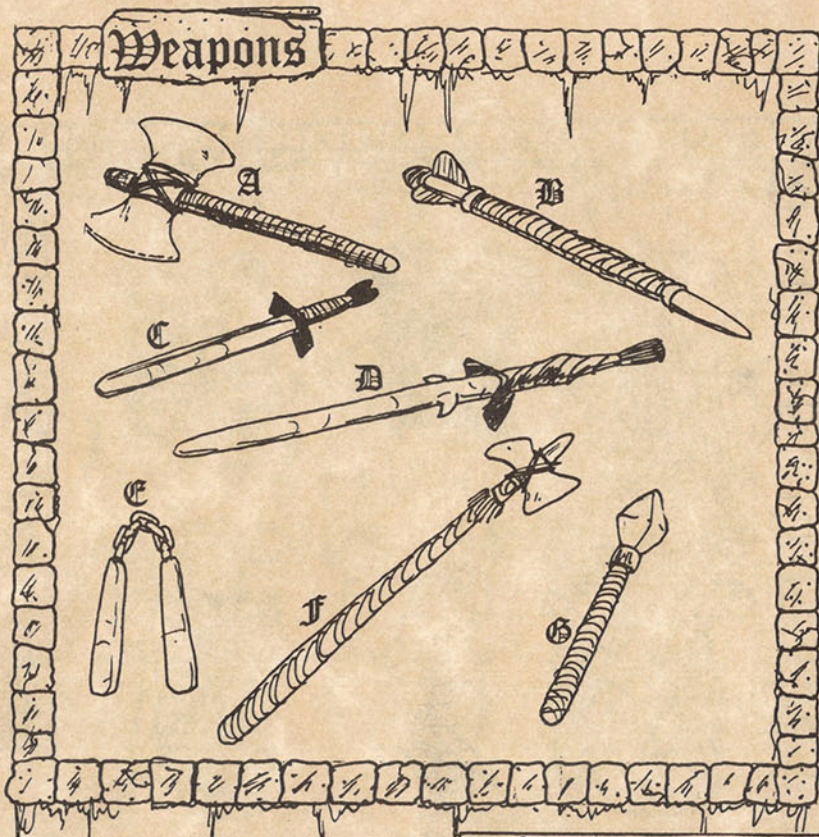

SWORDTAG WEAPONRY

All Swordtag weaponry is padded and constructed with vinyl covering in the correct colors for a very realistic look!

A. Battle-Axe (3½')	IC 705	$42.00
B. Spear (5')	IC 707	$35.00
C. Longsword (3½')	IC 701	$37.95
D. Two-Hand Sword (4½')	IC 713	$45.00
E. Nunchaku (3')	IC 715	$30.00
F. Polearm (5')	IC 714	$45.00
G. Mace (3')	IC 712	$36.00

More SWORDTAG Weaponry (not pictured)

Shortsword (2½')	IC 702	$29.95
Flail (3' plus)	IC 706	$45.00
Aklys (2½')	IC 708	$30.00
Plain Staff (5')	IC 709	$35.00
War Hammer (3½')	IC 710	$42.00
Holy Water Sprinkler (5')	IC 711	$45.00
Triple Rod (5')	IC 716	$37.00

Plastic Shortsword/Scabbard IC 601 $9.00
(very realistic injection molded, detailed, durable)

Illusions

For the Swordtag Mage:
In this Issue- Fire Illusions...
Fingertip Flashpot #901 $22
(uses flashpaper)
Wand of Firebursts #902 $36
(flash and bang, uses flashpaper)
Flashpaper (20 pieces) #903 $6.

Bandolier #350 $26.00
(with 3 Swordtag throwing "knives")
Overback Scabbard #351 $30.00
(for bigger swords)