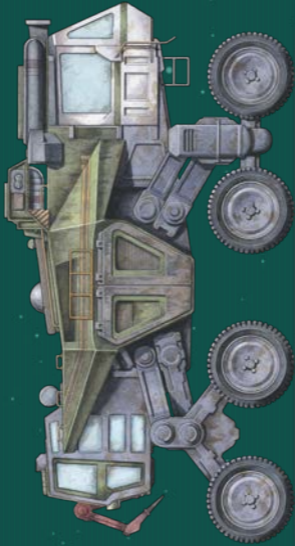

AK-4047 Pulse Assault Rifle

M-5 RPG Launcher

Daihotai Series 8XB Tractor

Armored Personnel Carrier

UD-4L Cheyenne Series VTOL
Tactical Dropship

USCMC M40E Ridgeway
Heavy Tank

UPP MI-222 Krokodil Dropship

UPP Mikoyan-Liu OX Series
6x6 Multi Purpose Vehicle

W6JCIK

CARVALHO

WRIGHT

REESE

MEYERS

JAELL

BOTOS

ECKFORD

DAVYDOVICH

**PERSONAL
AGENDA**

A soldier in a dark, futuristic environment, possibly a space station or industrial facility. The soldier is wearing a helmet and carrying a large, complex weapon. In the background, a large, dark, alien creature is visible, and the air is filled with falling debris and sparks. The scene is lit with a cool, blueish light, creating a dramatic and intense atmosphere.

STORY CARD